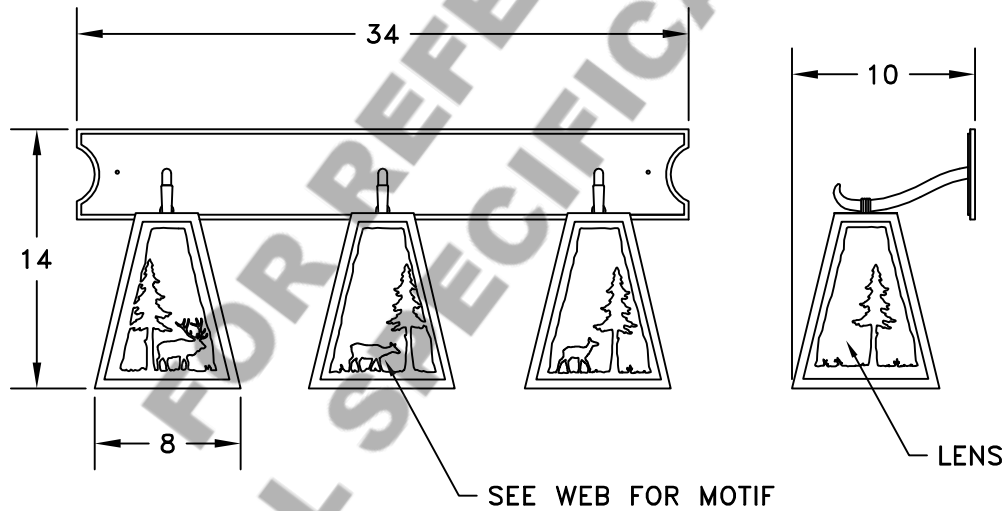

# SPECIFICATION DRAWING

Location:

Product #: VL6015-L

Visit [hammerton.com](http://hammerton.com) for product options and specifications.

Mounting Style: F	Electrical Type: INCANDESCENT
Approximate lbs.: 30	Bulb Qty: 3 Wattage: 60
Finish: SEE WEB SITE FOR OPTIONS	Voltage: 120
Top Diffuser: CLOSED STEEL	Socket Type: MEDIUM
Bottom Diffuser: OPEN	UL Location: DAMP

### Mounting Detail

CAUTION  
HARDWARE PACKET "F"  
MOUNTS  
USING TOGGLE BOLTS

All fixtures created by Hammerton are handcrafted by artisans. Dimensions may vary up to 1/8".

©Copyright 2013. All rights in design, detail or invention of this drawing are reserved as the property of Hammerton. Any imitation or adaptation without written consent is strictly prohibited.