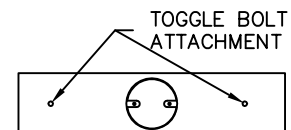

# SPECIFICATION DRAWING

Location:

Product #: VL6015-L

Visit [hammerton.com](http://hammerton.com) for product options and specifications.

Mounting Style: F	Electrical Type: INCANDESCENT
Approximate lbs.: 30	Bulb Qty: 3 Wattage: 60
Finish: SEE WEB SITE FOR OPTIONS	Voltage: 120
Top Diffuser: CLOSED STEEL	Socket Type: MEDIUM
Bottom Diffuser: OPEN	UL Location: DAMP

### Mounting Detail

CAUTION  
HARDWARE PACKET "F"  
MOUNTS  
USING TOGGLE BOLTS

All fixtures created by Hammerton are handcrafted by artisans. Dimensions may vary up to 1/8".

©Copyright 2013. All rights in design, detail or invention of this drawing are reserved as the property of Hammerton. Any imitation or adaptation without written consent is strictly prohibited.