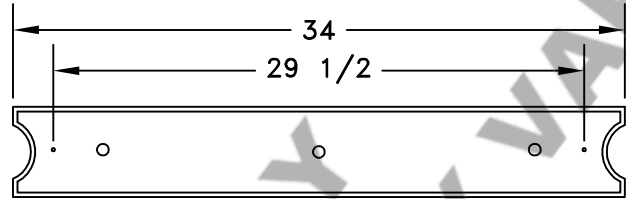

# SPECIFICATION DRAWING

Location:

Product #: VL6015-L

Visit [hammerton.com](http://hammerton.com) for product options and specifications.

Mounting Style: F	Electrical Type: INCANDESCENT
Approximate lbs.: 30	Bulb Qty: 3 Wattage: 60
Finish: SEE WEB SITE FOR OPTIONS	Voltage: 120
Top Diffuser: CLOSED STEEL	Socket Type: MEDIUM
Bottom Diffuser: OPEN	UL Location: DAMP

### Mounting Detail

CAUTION  
HARDWARE PACKET "F"  
MOUNTS  
USING TOGGLE BOLTS

All fixtures created by Hammerton are handcrafted by artisans. Dimensions may vary up to 1/8".

©Copyright 2013. All rights in design, detail or invention of this drawing are reserved as the property of Hammerton. Any imitation or adaptation without written consent is strictly prohibited.