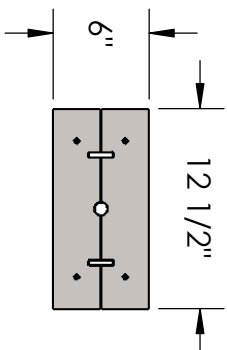

Approved By:

Product #: PL8093

Date:12/27/2017

Mounting Style: FLAT	Electrical Type: INCANDESCENT	Mounting Detail
Approximate lbs.: 85	Bulb Qty: 9 Wattage: 60	<p>UL APPROVED J-BOX BUILDING STRUCTURE</p> <p><b>CAUTION</b> HARDWARE PACKET "A" MOUNTS DIRECTLY TO BUILDING STRUCTURE.</p>
Finish:SEE WEB SITE FOR OPTIONS	Voltage:120	
Top Diffuser: NONE – OPEN	Socket Type:MEDIUM	
Bottom Diffuser:SAME AS LENS	UL Location: DRY	
All fixtures created by Hammerton are handcrafted by artisans—dimensions may vary.		
© Copyright 2018. All rights in design, detail or invention of this drawing are reserved as the property of Hammerton. Any imitation or adaptation without consent is strictly prohibited.		
Hammerton Inc. • 217 Wright Brothers Dr. Salt Lake City, UT 84116 (801) 973-8095		