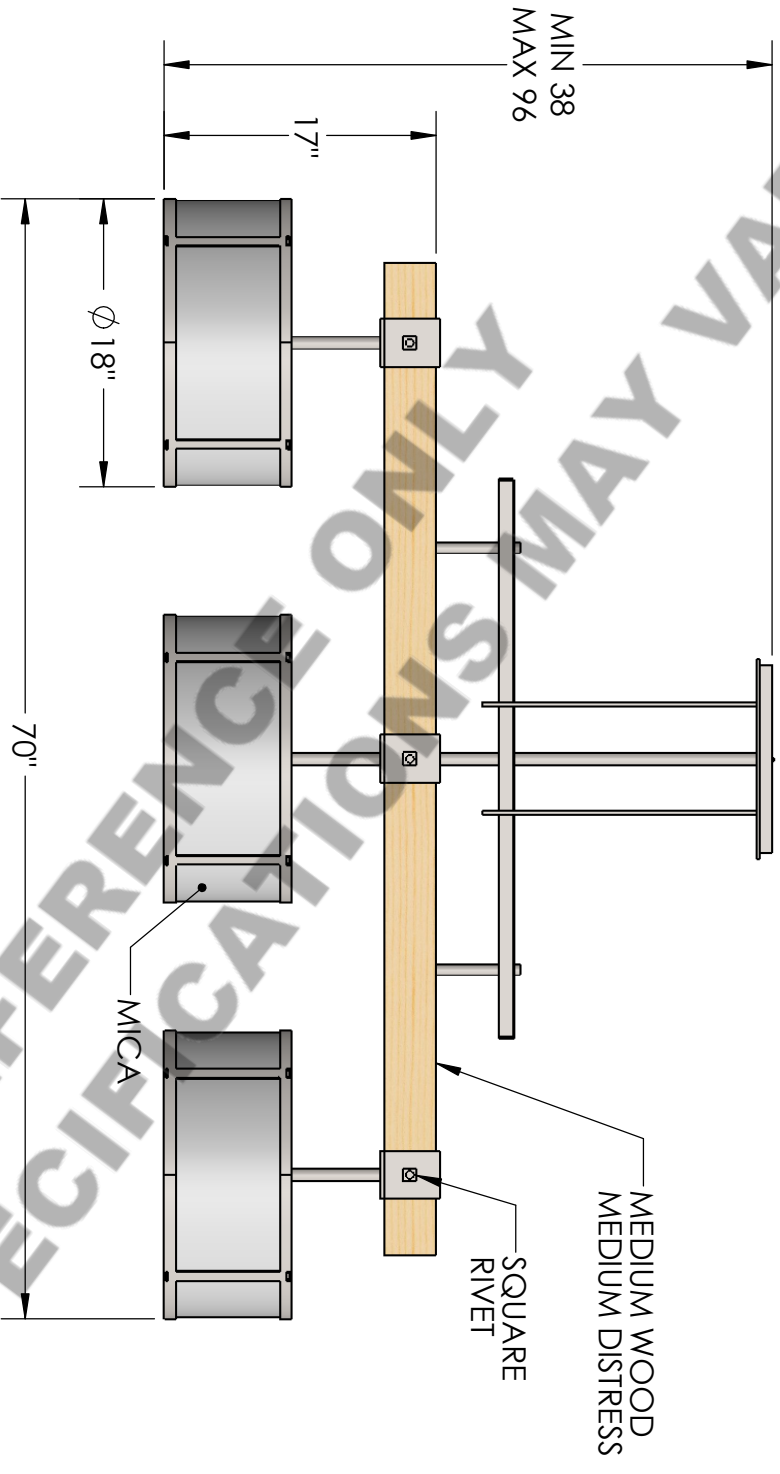

Approved By:

Product #: PL8093

Date:12/27/2017

Mounting Style: FLAT	Electrical Type: INCANDESCENT	Mounting Detail
Approximate lbs.: 85	Bulb Qty: 9 Wattage: 60	<p>UL APPROVED J-BOX BUILDING STRUCTURE</p> <p><b>CAUTION</b> HARDWARE PACKET "A" MOUNTS DIRECTLY TO BUILDING STRUCTURE.</p>
Finish:SEE WEB SITE FOR OPTIONS	Voltage:120	
Top Diffuser: NONE – OPEN	Socket Type:MEDIUM	
Bottom Diffuser:SAME AS LENS	UL Location: DRY	
All fixtures created by Hammerton are handcrafted by artisans—dimensions may vary.		
© Copyright 2018. All rights in design, detail or invention of this drawing are reserved as the property of Hammerton. Any imitation or adaptation without consent is strictly prohibited.		
Hammerton Inc. • 217 Wright Brothers Dr. Salt Lake City, UT 84116 (801) 973-8095		