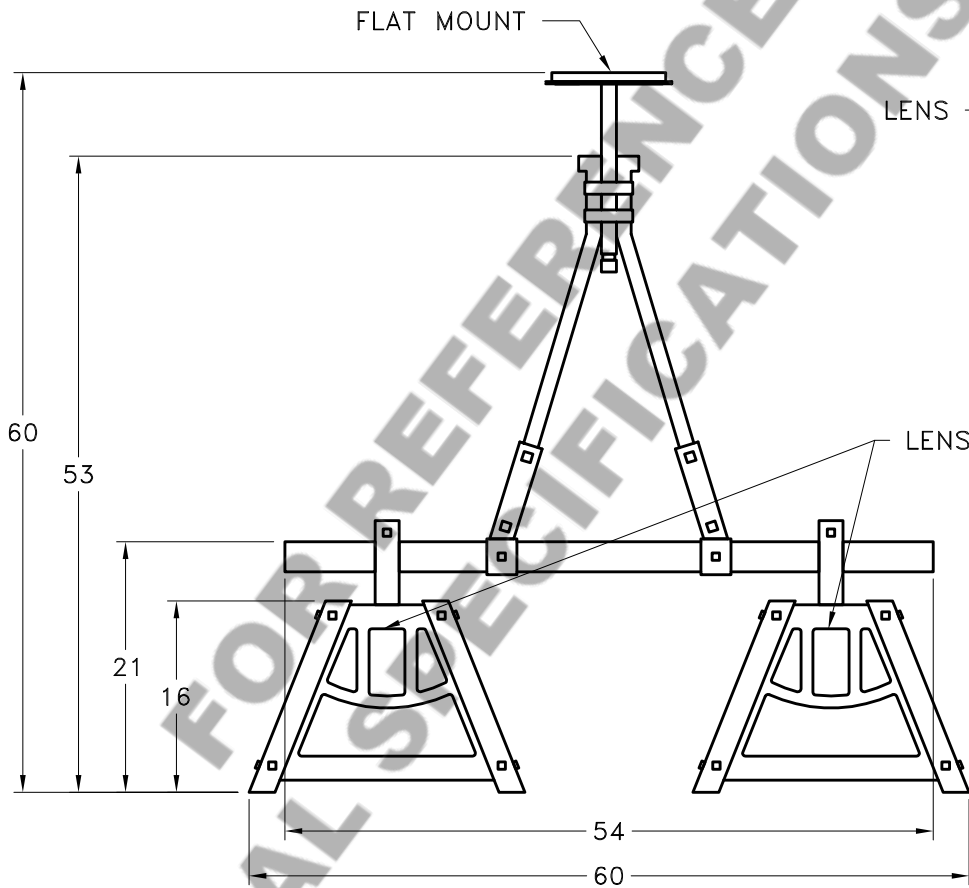

Location:

Product #: PL8030

Visit hammerton.com for product options and specifications.

Mounting Style: B	Electrical Type: INCANDESCENT
Approximate lbs.: 250	Bulb Qty: 8 Wattage: 60
Finish: SEE WEB SITE FOR OPTIONS	Voltage: 120
Top Diffuser: OPEN	Socket Type: MEDIUM
Bottom Diffuser: LARGE MESH	UL Location: DRY

All fixtures created by Hammerton are handcrafted by artisans. Dimensions may vary up to 1/8".

©Copyright 2013. All rights in design, detail or invention of this drawing are reserved as the property of Hammerton. Any imitation or adaptation without written consent is strictly prohibited.