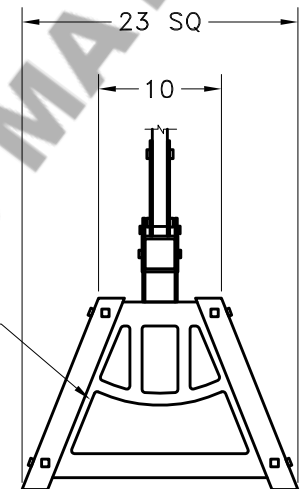

Location:

Product #: PL8030

Visit hammerton.com for product options and specifications.

Mounting Style: B	Electrical Type: INCANDESCENT
Approximate lbs.: 250	Bulb Qty: 8 Wattage: 60
Finish: SEE WEB SITE FOR OPTIONS	Voltage: 120
Top Diffuser: OPEN	Socket Type: MEDIUM
Bottom Diffuser: LARGE MESH	UL Location: DRY

All fixtures created by Hammerton are handcrafted by artisans. Dimensions may vary up to 1/8".

©Copyright 2013. All rights in design, detail or invention of this drawing are reserved as the property of Hammerton. Any imitation or adaptation without written consent is strictly prohibited.