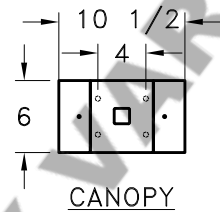

Location:

Product #: PL8030

Visit hammerton.com for product options and specifications.

Mounting Style: B	Electrical Type: INCANDESCENT
Approximate lbs.: 250	Bulb Qty: 8 Wattage: 60
Finish: SEE WEB SITE FOR OPTIONS	Voltage: 120
Top Diffuser: OPEN	Socket Type: MEDIUM
Bottom Diffuser: LARGE MESH	UL Location: DRY

All fixtures created by Hammerton are handcrafted by artisans. Dimensions may vary up to 1/8".

©Copyright 2013. All rights in design, detail or invention of this drawing are reserved as the property of Hammerton. Any imitation or adaptation without written consent is strictly prohibited.