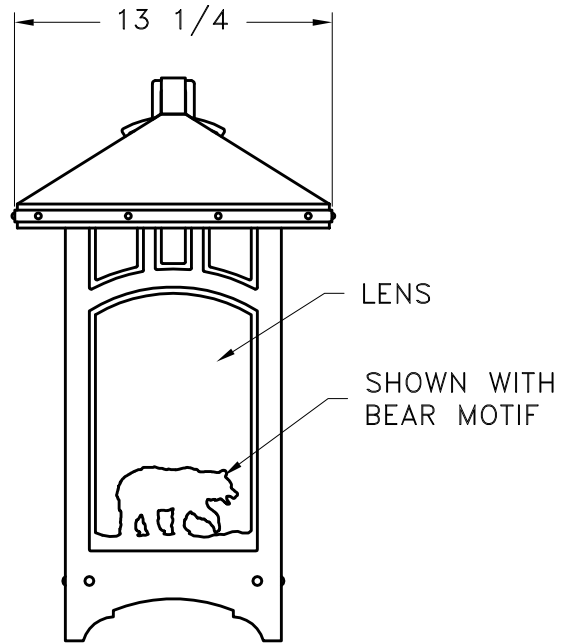

Location:

Product #: OD6032-M

**ANIMAL MOTIF OPTIONS:**  
RIGHT FACING SHOWN  
LEFT FACING AVAILABLE

Visit [hammerton.com](http://hammerton.com) for product options and specifications.

Mounting Style: C	Electrical Type: INCANDESCENT
Approximate lbs.: 35	Bulb Qty: 1 Wattage: 100
Finish: SEE WEB SITE FOR OPTIONS	Voltage: 120
Top Diffuser: CLOSED STEEL	Socket Type: MEDIUM
Bottom Diffuser: OPEN	UL Location: DAMP

Mounting Detail

**CAUTION**  
HARDWARE PACKET "c"  
MOUNTS DIRECTLY TO  
BUILDING STRUCTURE.

All fixtures created by Hammerton are handcrafted by artisans. Dimensions may vary up to 7/8".

©Copyright 2013. All rights in design, detail or invention of this drawing are reserved as the property of Hammerton. Any imitation or adaptation without written consent is strictly prohibited.