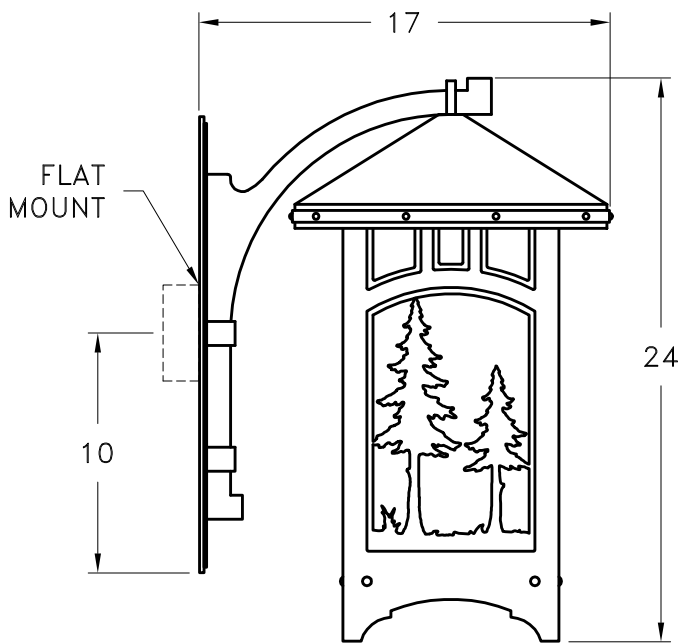

Location:

Product #: OD6032-M

**ANIMAL MOTIF OPTIONS:**  
RIGHT FACING SHOWN  
LEFT FACING AVAILABLE

Visit [hammerton.com](http://hammerton.com) for product options and specifications.

Mounting Style: C	Electrical Type: INCANDESCENT
Approximate lbs.: 35	Bulb Qty: 1 Wattage: 100
Finish: SEE WEB SITE FOR OPTIONS	Voltage: 120
Top Diffuser: CLOSED STEEL	Socket Type: MEDIUM
Bottom Diffuser: OPEN	UL Location: DAMP

Mounting Detail

**CAUTION**  
HARDWARE PACKET "c"  
MOUNTS DIRECTLY TO  
BUILDING STRUCTURE.

All fixtures created by Hammerton are handcrafted by artisans. Dimensions may vary up to 7/8".

©Copyright 2013. All rights in design, detail or invention of this drawing are reserved as the property of Hammerton. Any imitation or adaptation without written consent is strictly prohibited.