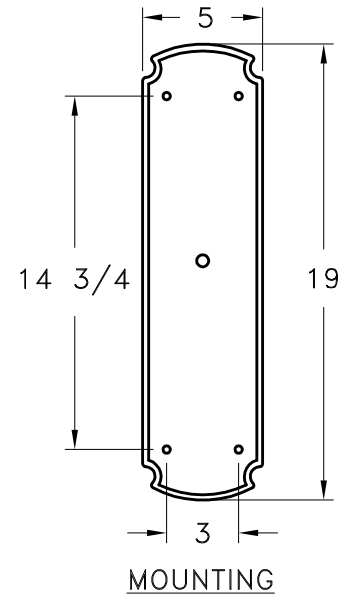

Location:

Product #: OD6032-M

**ANIMAL MOTIF OPTIONS:**  
RIGHT FACING SHOWN  
LEFT FACING AVAILABLE

Visit [hammerton.com](http://hammerton.com) for product options and specifications.

Mounting Style: C	Electrical Type: INCANDESCENT
Approximate lbs.: 35	Bulb Qty: 1 Wattage: 100
Finish: SEE WEB SITE FOR OPTIONS	Voltage: 120
Top Diffuser: CLOSED STEEL	Socket Type: MEDIUM
Bottom Diffuser: OPEN	UL Location: DAMP

Mounting Detail

**CAUTION**  
HARDWARE PACKET "c"  
MOUNTS DIRECTLY TO  
BUILDING STRUCTURE.

All fixtures created by Hammerton are handcrafted by artisans. Dimensions may vary up to 7/8".

©Copyright 2013. All rights in design, detail or invention of this drawing are reserved as the property of Hammerton. Any imitation or adaptation without written consent is strictly prohibited.