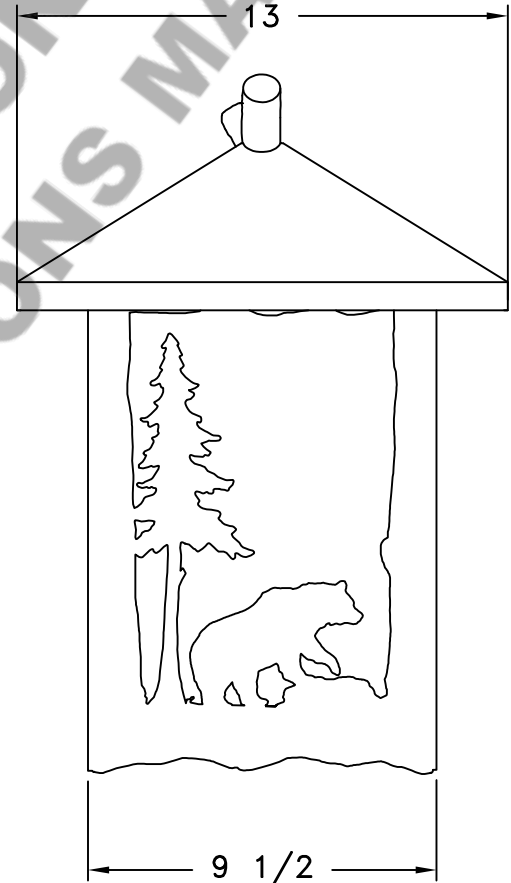

Location:

Product #: OD6008-L

ANIMAL MOTIF OPTIONS:
RIGHT FACING SHOWN
LEFT FACING AVAILABLE

Visit hammerton.com for product options and specifications.

Mounting Style: C	Electrical Type: INCANDESCENT	<p>UL APPROVED J-BOX</p> <p>BUILDING STRUCTURE</p>
Approximate lbs.: 25	Bulb Qty: 1 Wattage: 100	
Finish: SEE WEB SITE FOR OPTIONS	Voltage: 120	
Top Diffuser: CLOSED	Socket Type: MEDIUM	
Bottom Diffuser: OPEN	UL Location: WET	

All fixtures created by Hammerton are handcrafted by artisans. Dimensions may vary up to 7/8".

©Copyright 2013. All rights in design, detail or invention of this drawing are reserved as the property of Hammerton. Any imitation or adaptation without written consent is strictly prohibited.