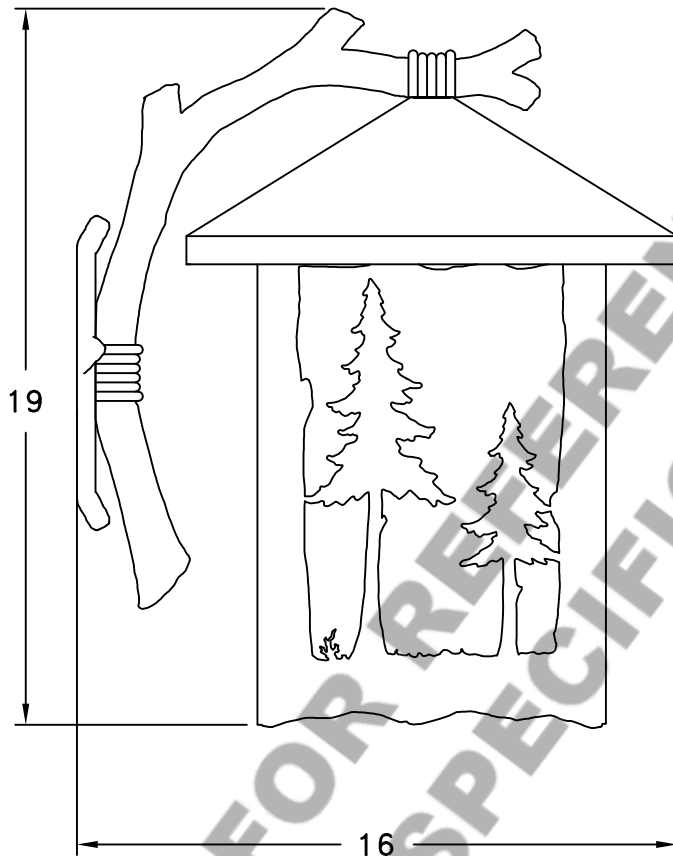

Location:

Product #: OD6008-L

ANIMAL MOTIF OPTIONS:
RIGHT FACING SHOWN
LEFT FACING AVAILABLE

Visit hammerton.com for product options and specifications.

Mounting Style: C	Electrical Type: INCANDESCENT	<p>UL APPROVED J-BOX</p> <p>BUILDING STRUCTURE</p>
Approximate lbs.: 25	Bulb Qty: 1 Wattage: 100	
Finish: SEE WEB SITE FOR OPTIONS	Voltage: 120	
Top Diffuser: CLOSED	Socket Type: MEDIUM	
Bottom Diffuser: OPEN	UL Location: WET	

All fixtures created by Hammerton are handcrafted by artisans. Dimensions may vary up to 7/8".

©Copyright 2013. All rights in design, detail or invention of this drawing are reserved as the property of Hammerton. Any imitation or adaptation without written consent is strictly prohibited.