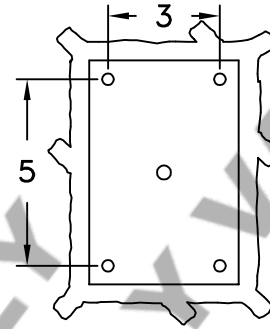

Location:

Product #: OD6008-L

ANIMAL MOTIF OPTIONS:
RIGHT FACING SHOWN
LEFT FACING AVAILABLE

Visit hammerton.com for product options and specifications.

Mounting Style: C	Electrical Type: INCANDESCENT	<p>UL APPROVED J-BOX</p> <p>BUILDING STRUCTURE</p>
Approximate lbs.: 25	Bulb Qty: 1 Wattage: 100	
Finish: SEE WEB SITE FOR OPTIONS	Voltage: 120	
Top Diffuser: CLOSED	Socket Type: MEDIUM	
Bottom Diffuser: OPEN	UL Location: WET	

All fixtures created by Hammerton are handcrafted by artisans. Dimensions may vary up to 7/8".

©Copyright 2013. All rights in design, detail or invention of this drawing are reserved as the property of Hammerton. Any imitation or adaptation without written consent is strictly prohibited.