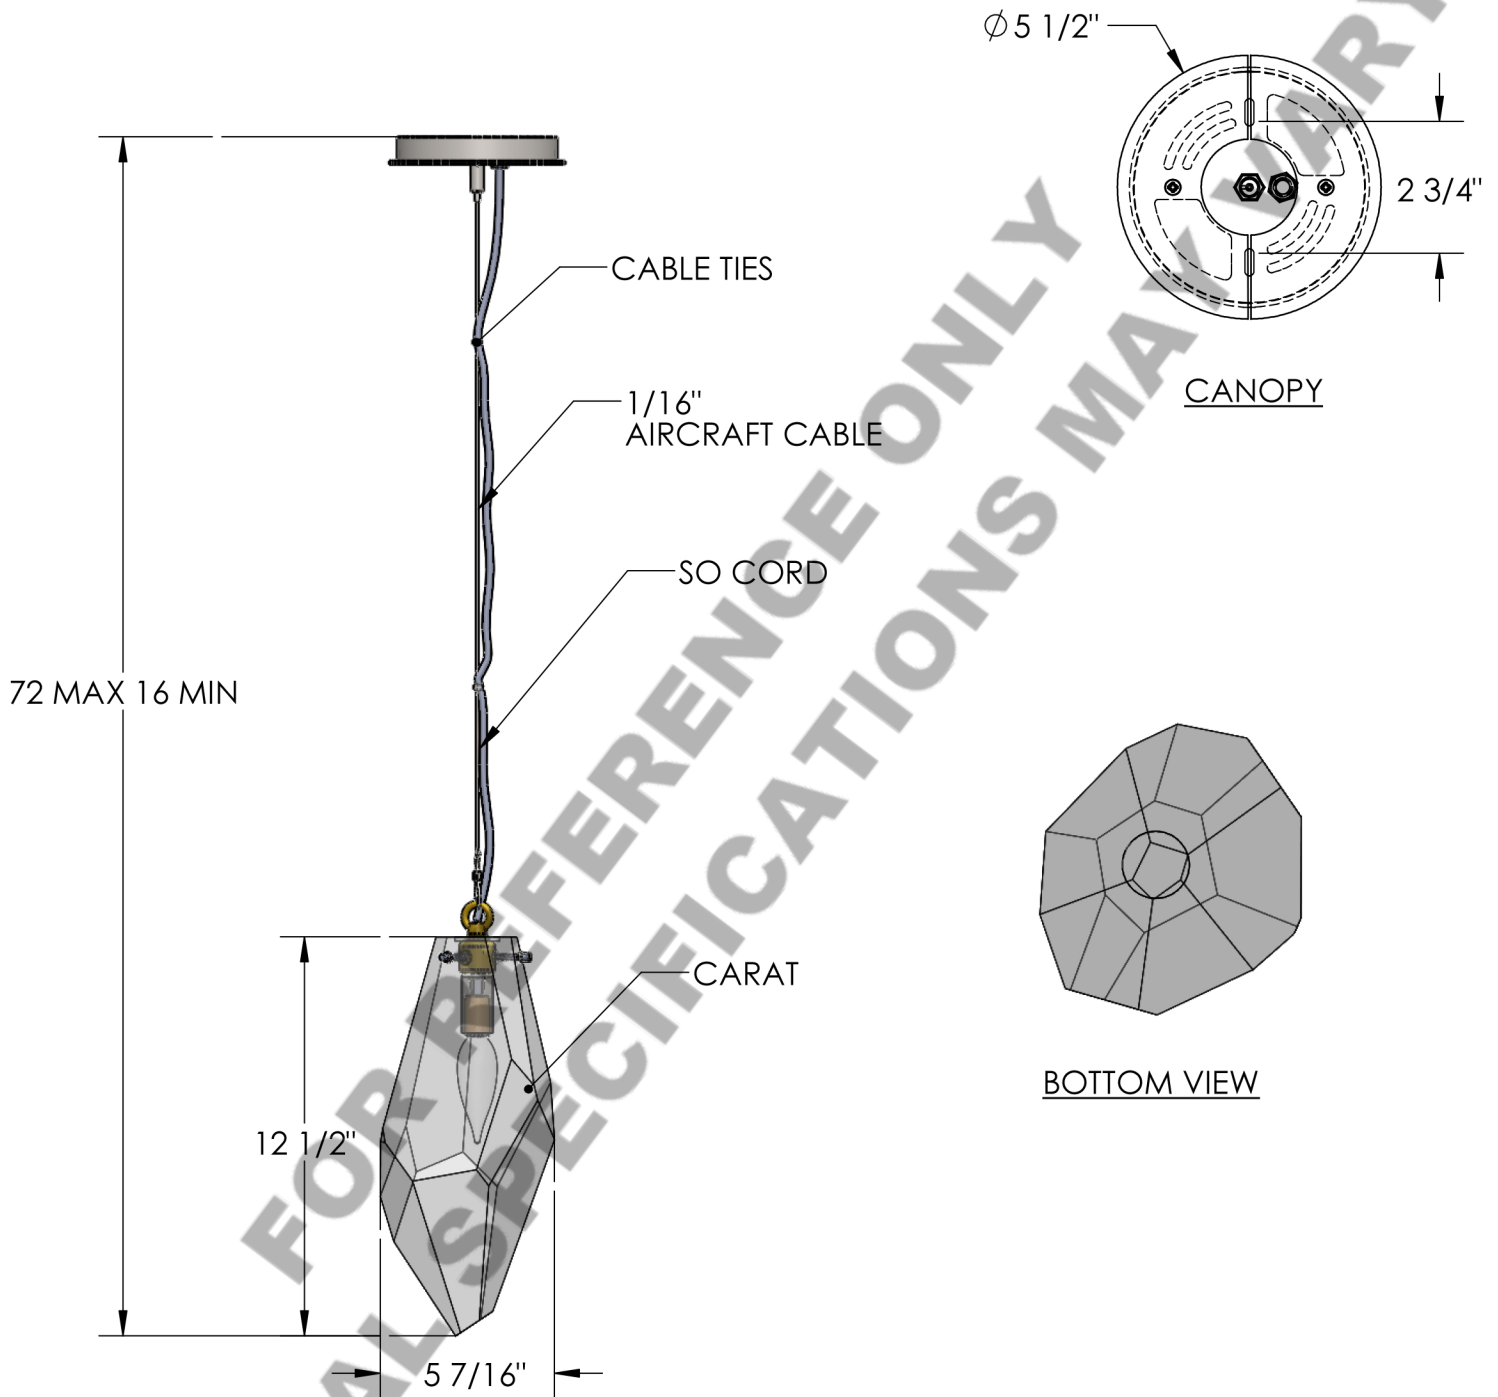

Approved By:

Product #: LAA2159

Date: 8/30/2016

Mounting Style: FLAT	Electrical Type: INCANDESCENT
Approximate lbs.: 25	Bulb Qty: 1 Wattage: 40
Finish: SEE WEBSITE FOR OPTIONS	Voltage: 120
Top Diffuser: OPEN	Socket Type: CANDELABRA
Bottom Diffuser: CLOSED	UL Location: DRY

Mounting Detail

UL APPROVED
J-BOX

CAUTION

HARDWARE PACKET "J"
MOUNTS DIRECTLY TO J-BOX.

All fixtures created by Hammerton are handcrafted by artisans—dimensions may vary.

© Copyright 2015. All rights in design, detail or invention of this drawing are reserved as the property of Hammerton. Any imitation or adaptation without written consent is strictly prohibited.