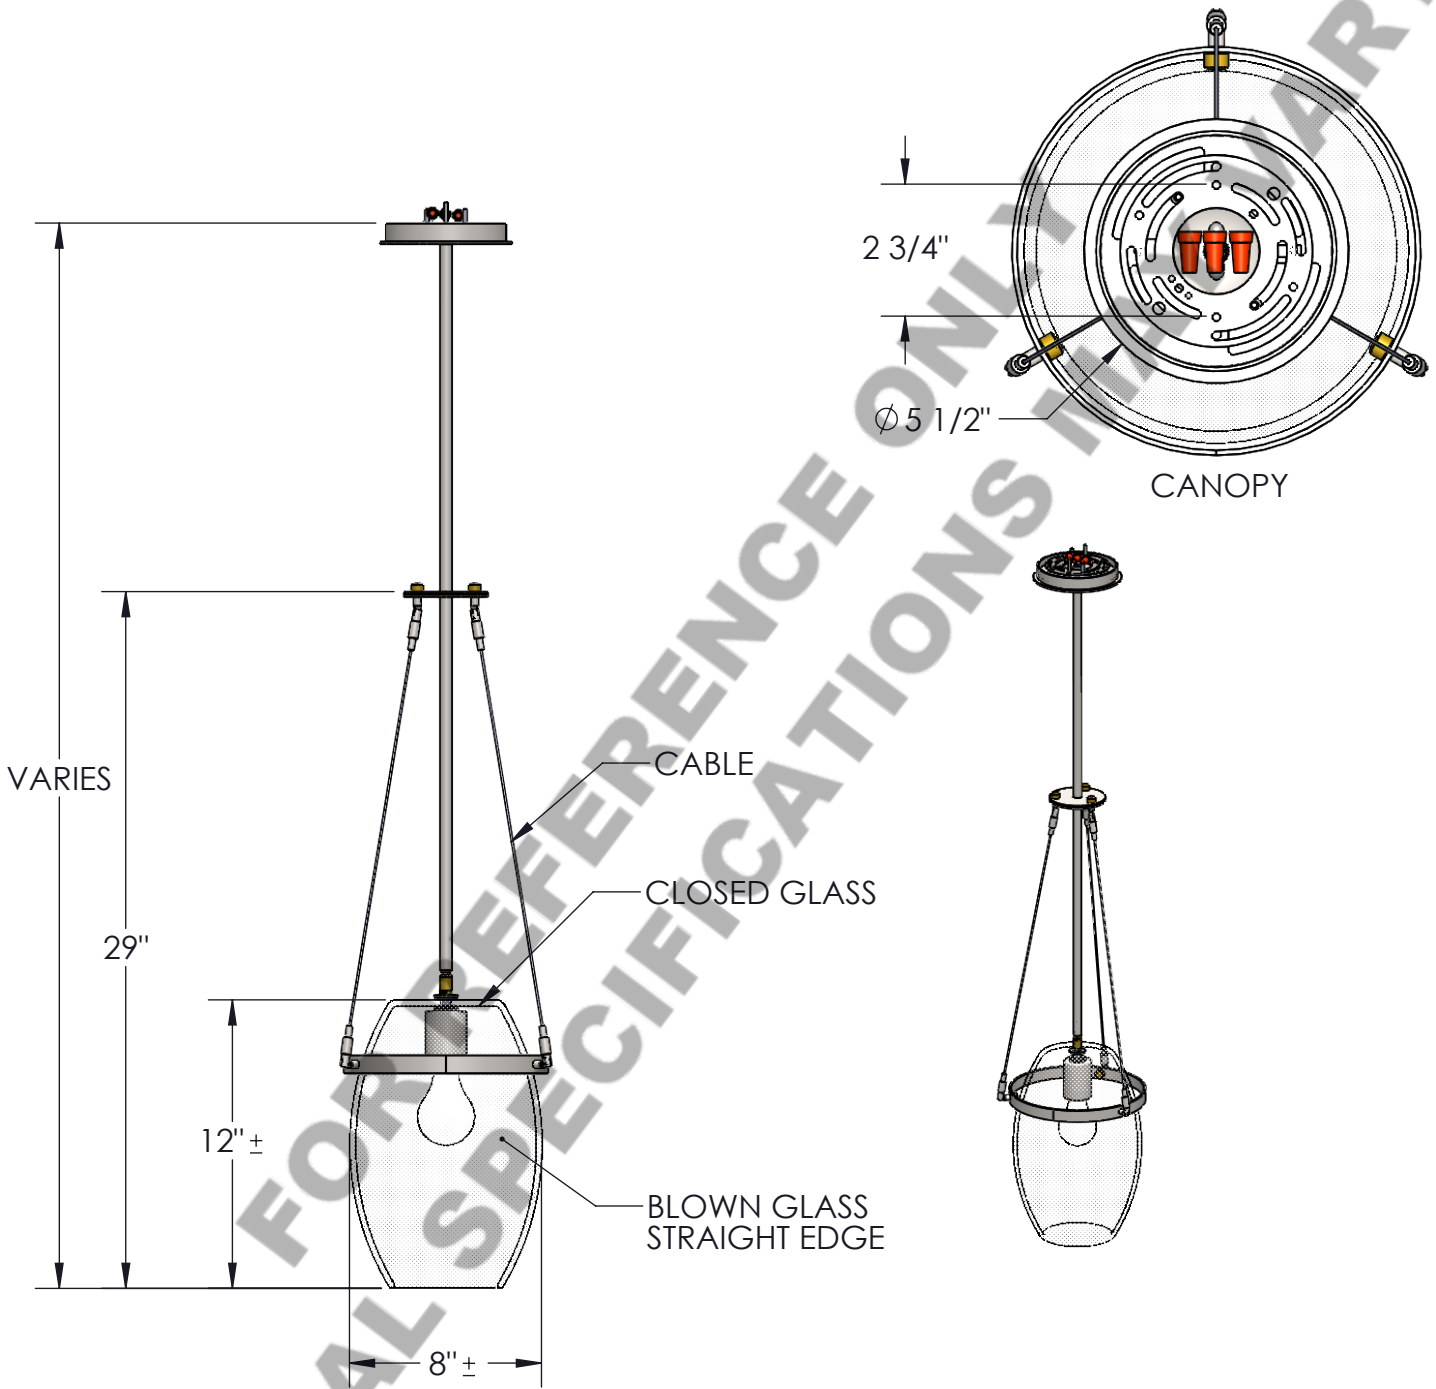

Approved By:

Product #: LAA2013

Date: 9/5/2018 (A)

Mounting Style: FLAT	Electrical Type: INCANDESCENT
Approximate lbs.: 11	Bulb Qty: 1 Wattage: 60
Finish: SEE WEBSITE FOR OPTIONS	Voltage: 120
Top Diffuser: CLOSED	Socket Type: E26
Bottom Diffuser: OPEN	UL Location: DRY