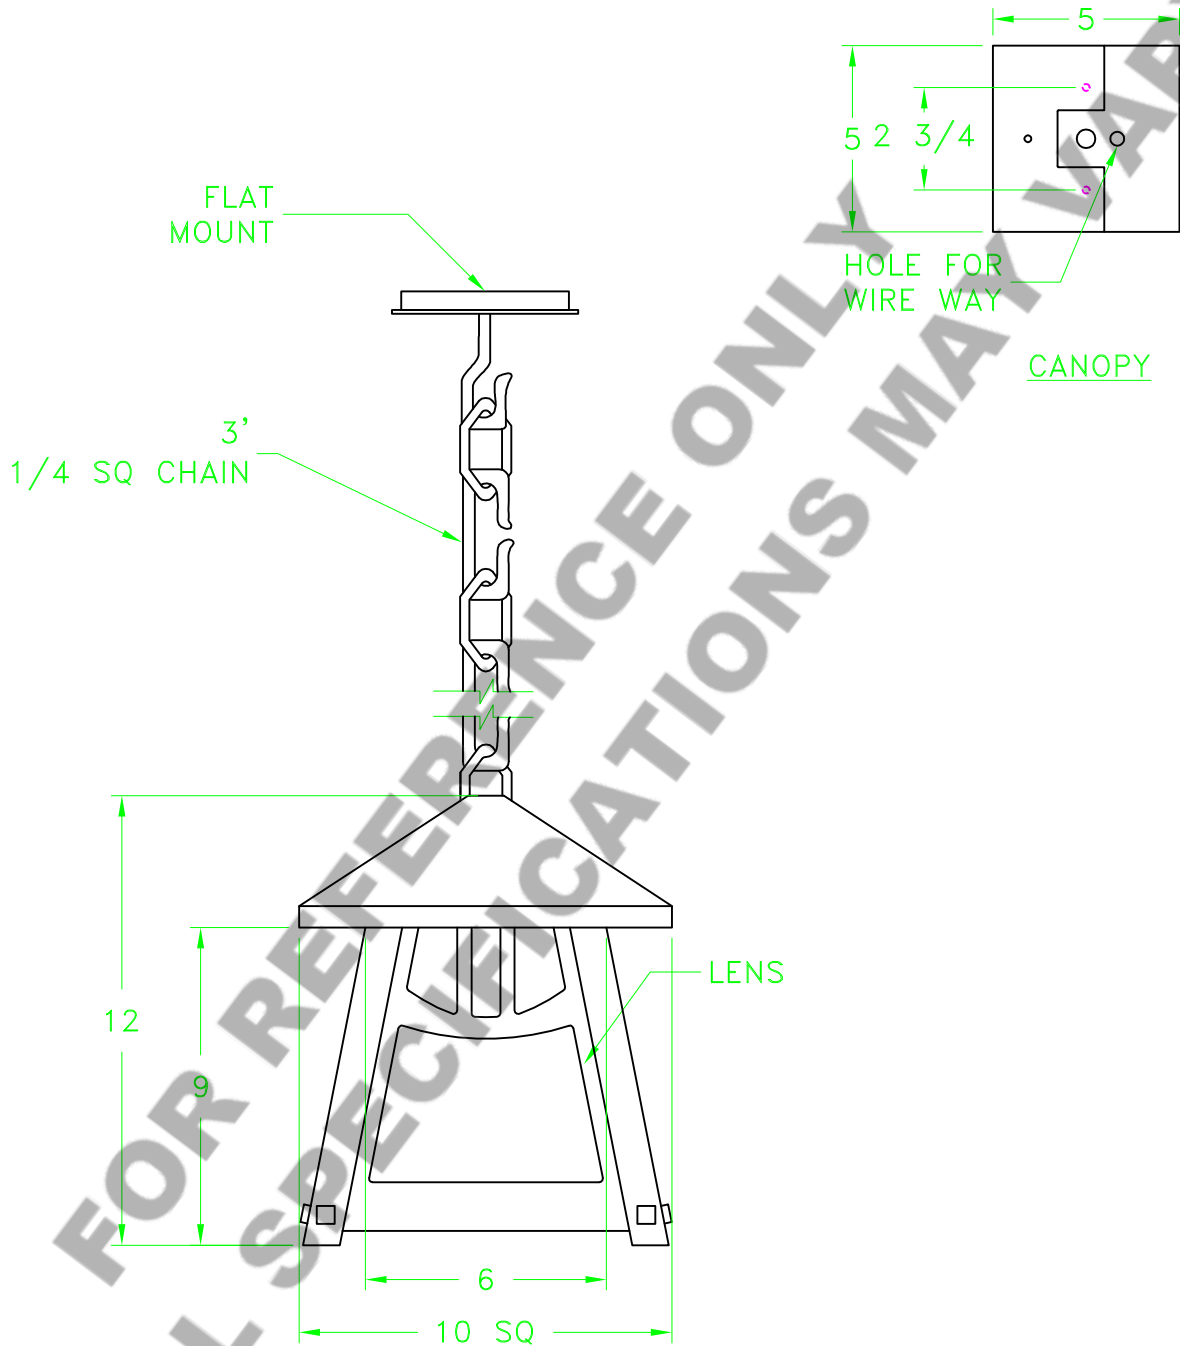

Location:

Product #: LA8016-M

Visit hammerton.com for product options and specifications.

Mounting Style: J	Electrical Type: INCANDESCENT	<p>Mounting Detail</p> <p>UL APPROVED J-BOX</p> <p>CAUTION HARDWARE PACKET "J" MOUNTS DIRECTLY TO J-BOX.</p>
Approximate lbs.: 25	Bulb Qty: 1 Wattage: 100	
Finish: SEE WEB SITE FOR OPTIONS	Voltage: 120	
Top Diffuser: N/A	Socket Type: MEDIUM	
Bottom Diffuser: OPEN	UL Location: DRY	
<p>All fixtures created by Hammerton are handcrafted by artisans. Dimensions may vary up to 7/8".</p> <p>©Copyright 2013. All rights in design, detail or invention of this drawing are reserved as the property of Hammerton. Any imitation or adaptation without written consent is strictly prohibited.</p> <p>Hammerton Inc. · 217 Wright Brothers Dr. · Salt Lake City, UT 84116 · (801) 973-8095</p>		