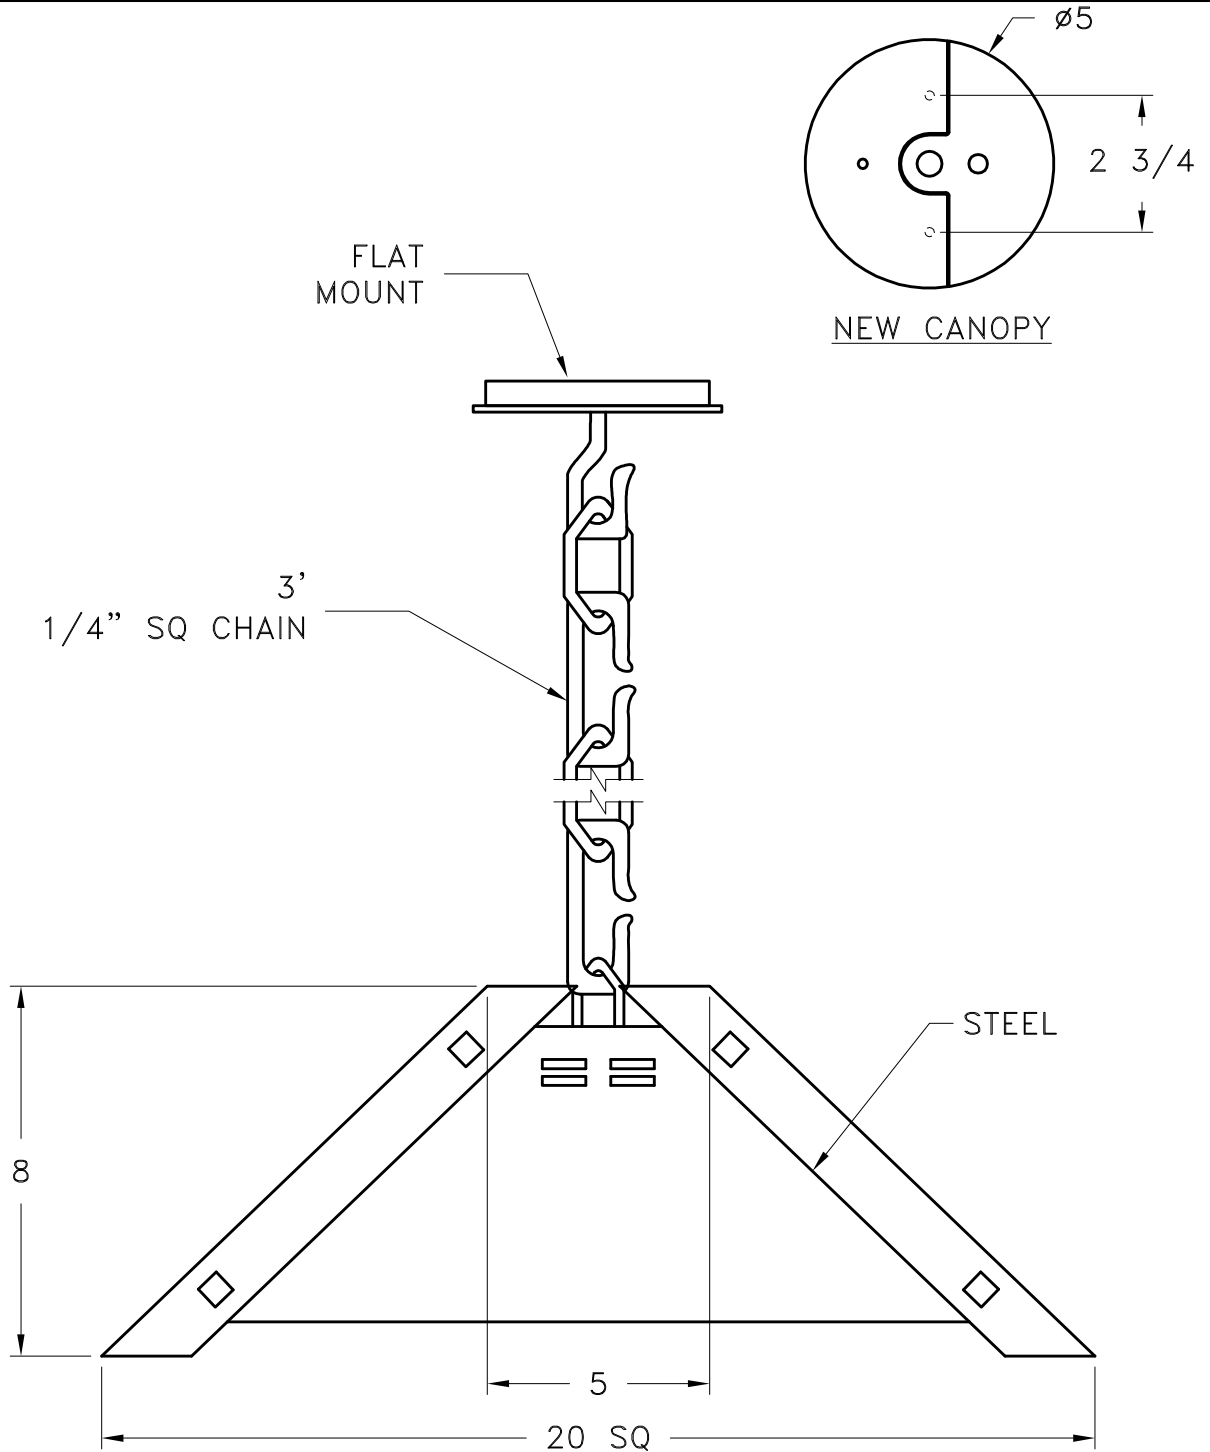

Location:

Product #: LA8008

Visit hammerton.com for product options and specifications.

Mounting Style: J	Electrical Type: INCANDESCENT	<p>Mounting Detail</p>  <p>UL APPROVED J-BOX</p> <p>CAUTION HARDWARE PACKET "J" MOUNTS DIRECTLY TO J-BOX.</p>
Approximate lbs.: 30	Bulb Qty: 2 Wattage: 100	
Finish: SEE WEB SITE FOR OPTIONS	Voltage: 120	
Top Diffuser: STEEL	Socket Type: MEDIUM	
Bottom Diffuser: MEDIUM MESH W/ MICA	UL Location: DRY	
<p>All fixtures created by Hammerton are handcrafted by artisans. Dimensions may vary up to 7/8".</p> <p>©Copyright 2013. All rights in design, detail or invention of this drawing are reserved as the property of Hammerton. Any imitation or adaptation without written consent is strictly prohibited.</p> <p>Hammerton Inc. · 217 Wright Brothers Dr. · Salt Lake City, UT 84116 · (801) 973-8095</p>		