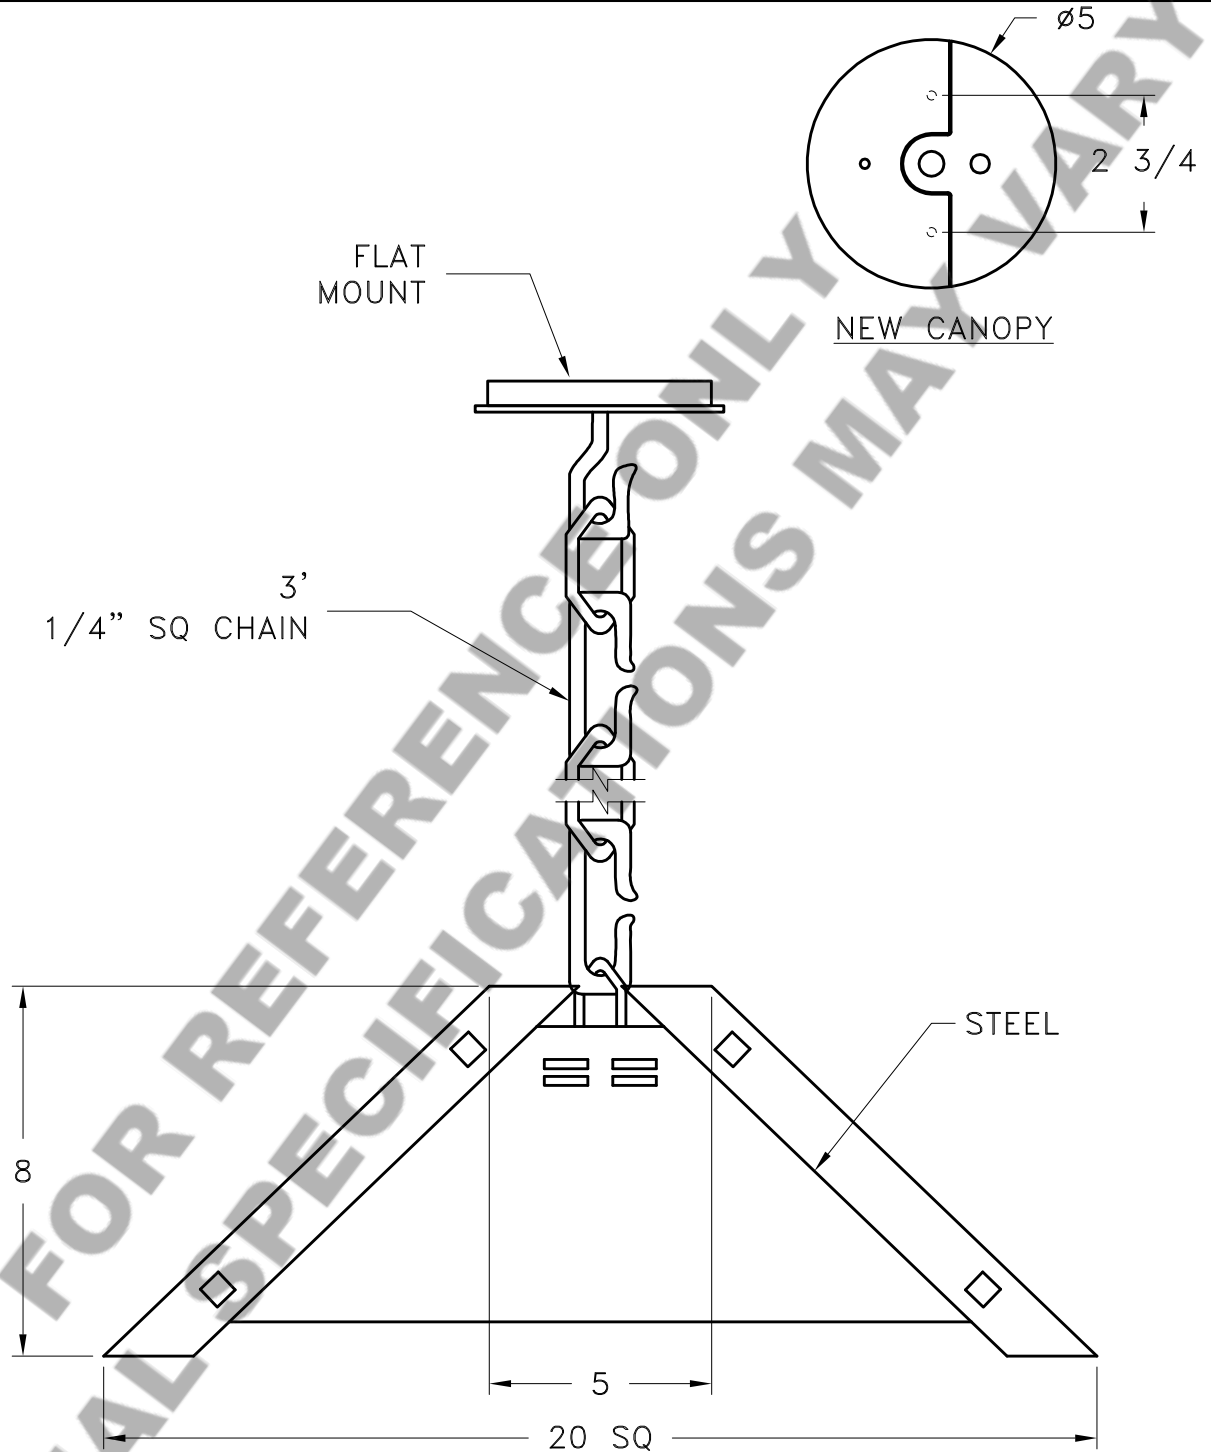

Location:

Product #: LA8008

Visit hammerton.com for product options and specifications.

Mounting Style: J	Electrical Type: INCANDESCENT	<p>Mounting Detail</p>  <p>UL APPROVED J-BOX</p> <p>CAUTION HARDWARE PACKET "J" MOUNTS DIRECTLY TO J-BOX.</p>
Approximate lbs.: 30	Bulb Qty: 2 Wattage: 100	
Finish: SEE WEB SITE FOR OPTIONS	Voltage: 120	
Top Diffuser: STEEL	Socket Type: MEDIUM	
Bottom Diffuser: MEDIUM MESH W/ MICA	UL Location: DRY	
<p>All fixtures created by Hammerton are handcrafted by artisans. Dimensions may vary up to 7/8".</p> <p>©Copyright 2013. All rights in design, detail or invention of this drawing are reserved as the property of Hammerton. Any imitation or adaptation without written consent is strictly prohibited.</p> <p>Hammerton Inc. · 217 Wright Brothers Dr. · Salt Lake City, UT 84116 · (801) 973-8095</p>		