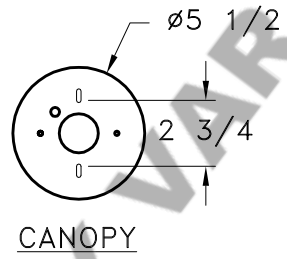

Location:

Product #: LA7075

Visit [hammerton.com](http://hammerton.com) for product options and specifications.

Mounting Style: J	Electrical Type: INCANDESCENT
Approximate lbs.: 5	Bulb Qty: 1 Wattage: 60
Finish: SEE WEB SITE FOR OPTIONS	Voltage: 120
Top Diffuser: OPEN	Socket Type: MEDIUM
Bottom Diffuser: OPEN	UL Location: DRY

All fixtures created by Hammerton are handcrafted by artisans. Dimensions may vary up to 1/8".

©Copyright 2016. All rights in design, detail or invention of this drawing are reserved as the property of Hammerton. Any imitation or adaptation without written consent is strictly prohibited.