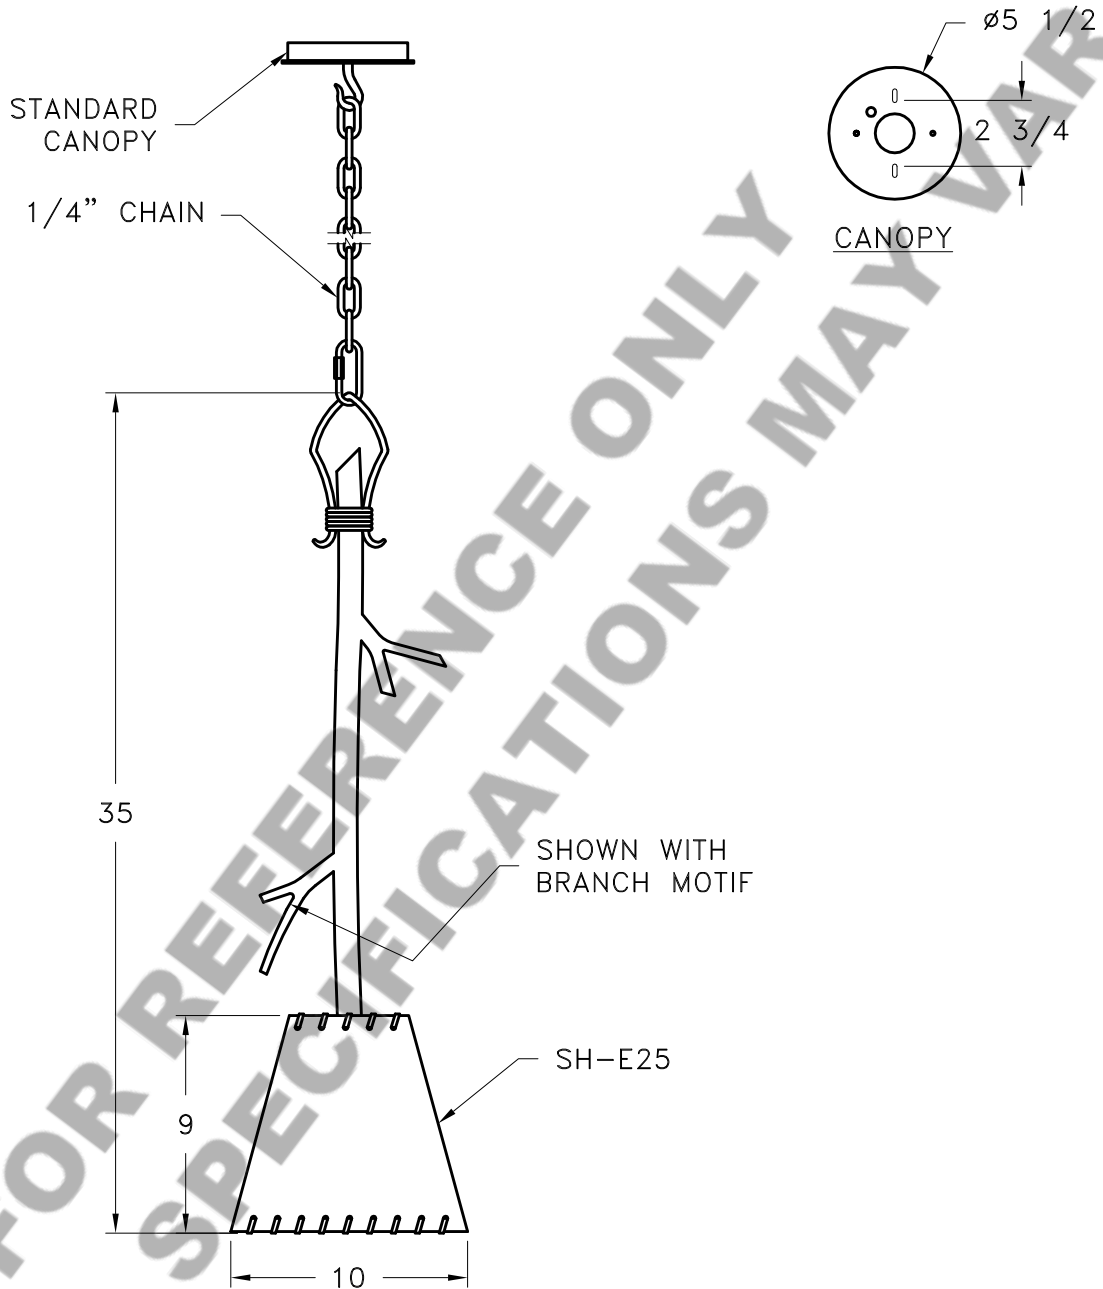

Location:

Product #: LA7075

Visit [hammerton.com](http://hammerton.com) for product options and specifications.

Mounting Style: J	Electrical Type: INCANDESCENT
Approximate lbs.: 5	Bulb Qty: 1 Wattage: 60
Finish: SEE WEB SITE FOR OPTIONS	Voltage: 120
Top Diffuser: OPEN	Socket Type: MEDIUM
Bottom Diffuser: OPEN	UL Location: DRY

All fixtures created by Hammerton are handcrafted by artisans. Dimensions may vary up to 1/8".

©Copyright 2016. All rights in design, detail or invention of this drawing are reserved as the property of Hammerton. Any imitation or adaptation without written consent is strictly prohibited.

**CAUTION**  
HARDWARE PACKET "J"  
MOUNTS DIRECTLY TO  
J-BOX.