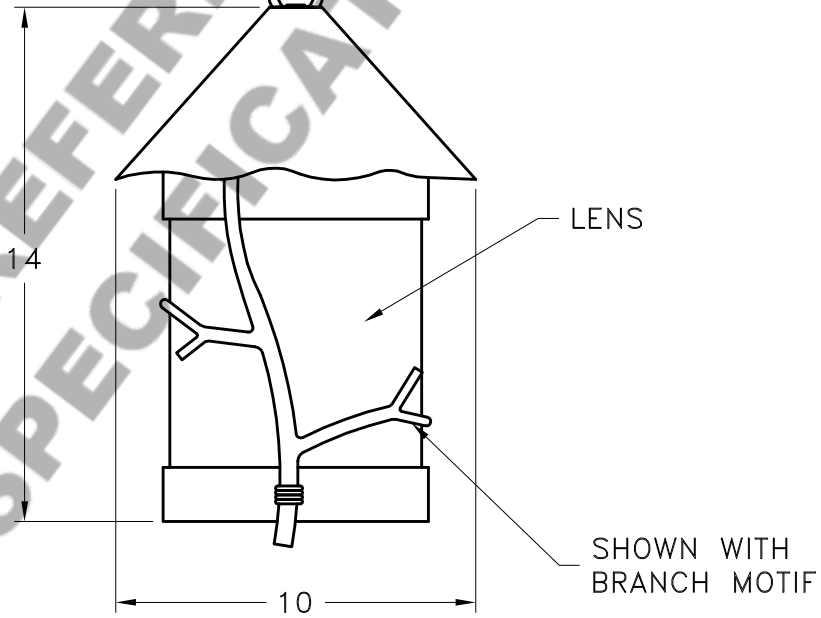

Location:

Product #: LA7037-M

SEE WEB FOR
MOTIF OPTIONS

Visit hammerton.com for product options and specifications.

Mounting Style: J	Electrical Type: INCANDESCENT
Approximate lbs.: 15	Bulb Qty: 1 Wattage: 100
Finish: SEE WEB SITE FOR OPTIONS	Voltage: 120
Top Diffuser: METAL CAP	Socket Type: MEDIUM
Bottom Diffuser: OPEN	UL Location: DAMP

Mounting Detail

CAUTION

**HARDWARE PACKET "J"
MOUNTS DIRECTLY TO
J-BOX.**

All fixtures created by Hammerton are handcrafted by artisans. Dimensions may vary up to 7/8".

©Copyright 2013. All rights in design, detail or invention of this drawing are reserved as the property of Hammerton. Any imitation or adaptation without written consent is strictly prohibited.