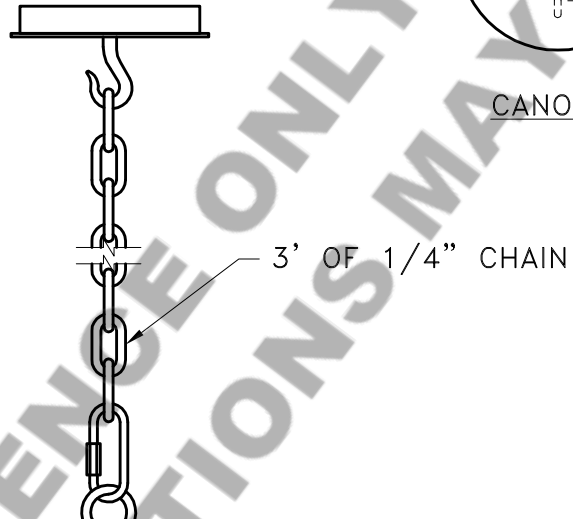

Location:

Product #: LA7037-M

SEE WEB FOR
MOTIF OPTIONS

Visit hammerton.com for product options and specifications.

Mounting Style: J	Electrical Type: INCANDESCENT
Approximate lbs.: 15	Bulb Qty: 1 Wattage: 100
Finish: SEE WEB SITE FOR OPTIONS	Voltage: 120
Top Diffuser: METAL CAP	Socket Type: MEDIUM
Bottom Diffuser: OPEN	UL Location: DAMP

Mounting Detail

CAUTION

**HARDWARE PACKET "J"
MOUNTS DIRECTLY TO
J-BOX.**

All fixtures created by Hammerton are handcrafted by artisans. Dimensions may vary up to 7/8".

©Copyright 2013. All rights in design, detail or invention of this drawing are reserved as the property of Hammerton. Any imitation or adaptation without written consent is strictly prohibited.