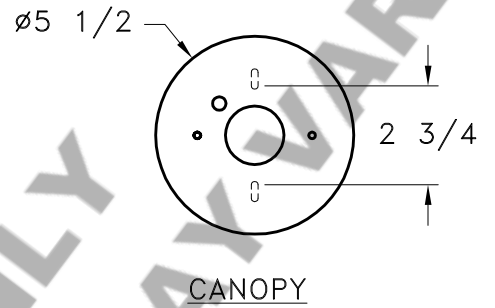

Location:

Product #: LA7037-M

SEE WEB FOR
MOTIF OPTIONS

Visit hammerton.com for product options and specifications.

Mounting Style: J	Electrical Type: INCANDESCENT
Approximate lbs.: 15	Bulb Qty: 1 Wattage: 100
Finish: SEE WEB SITE FOR OPTIONS	Voltage: 120
Top Diffuser: METAL CAP	Socket Type: MEDIUM
Bottom Diffuser: OPEN	UL Location: DAMP

Mounting Detail

CAUTION

**HARDWARE PACKET "J"
MOUNTS DIRECTLY TO
J-BOX.**

All fixtures created by Hammerton are handcrafted by artisans. Dimensions may vary up to 7/8".

©Copyright 2013. All rights in design, detail or invention of this drawing are reserved as the property of Hammerton. Any imitation or adaptation without written consent is strictly prohibited.