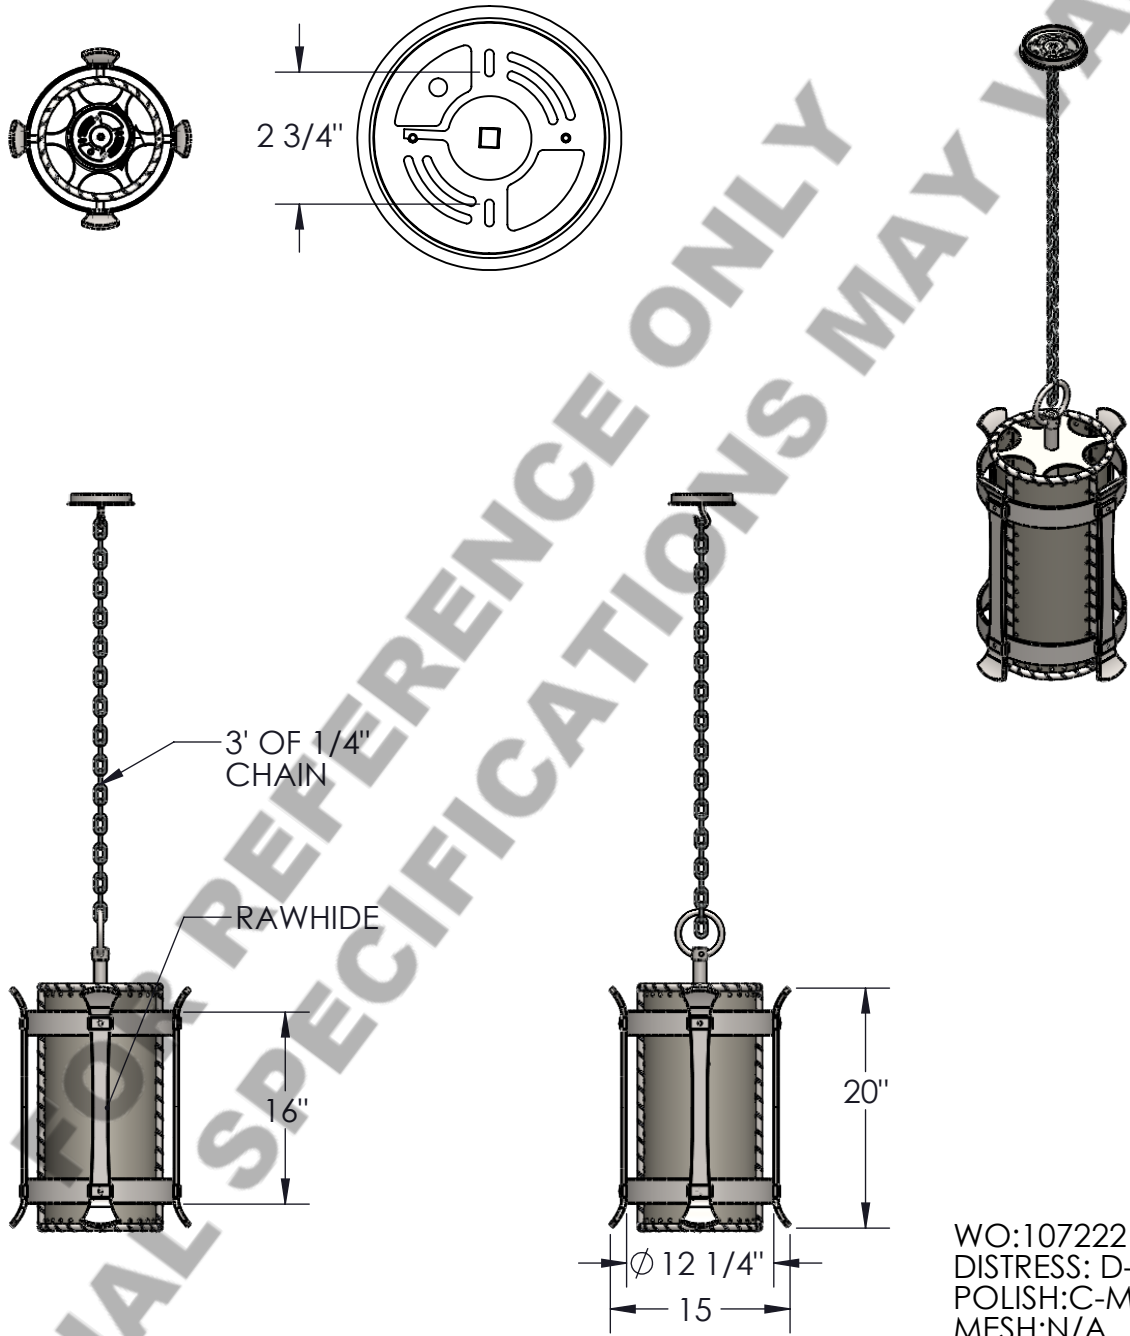

Approved By:

Product #: LA5043

Date:12/1/2016

WO:107222
 DISTRESS: D-1
 POLISH:C-Mottled finish
 MESH:N/A

Mounting Style: J	Electrical Type: INCANDESCENT
Approximate lbs.: 36	Bulb Qty: 1 Wattage: 100
Finish: Standard Mottled	Voltage: 120
Top Diffuser: OPEN	Socket Type: E26/Medium
Bottom Diffuser: OPEN	UL Location: DRY

Mounting Detail

UL APPROVED
 J-BOX

CAUTION

HARDWARE PACKET "J"
 MOUNTS DIRECTLY TO J-BOX.

All fixtures created by Hammerton are handcrafted by artisans—dimensions may vary.

© Copyright 2015. All rights in design, detail or invention of this drawing are reserved as the property of Hammerton. Any imitation or adaptation without written consent is strictly prohibited.