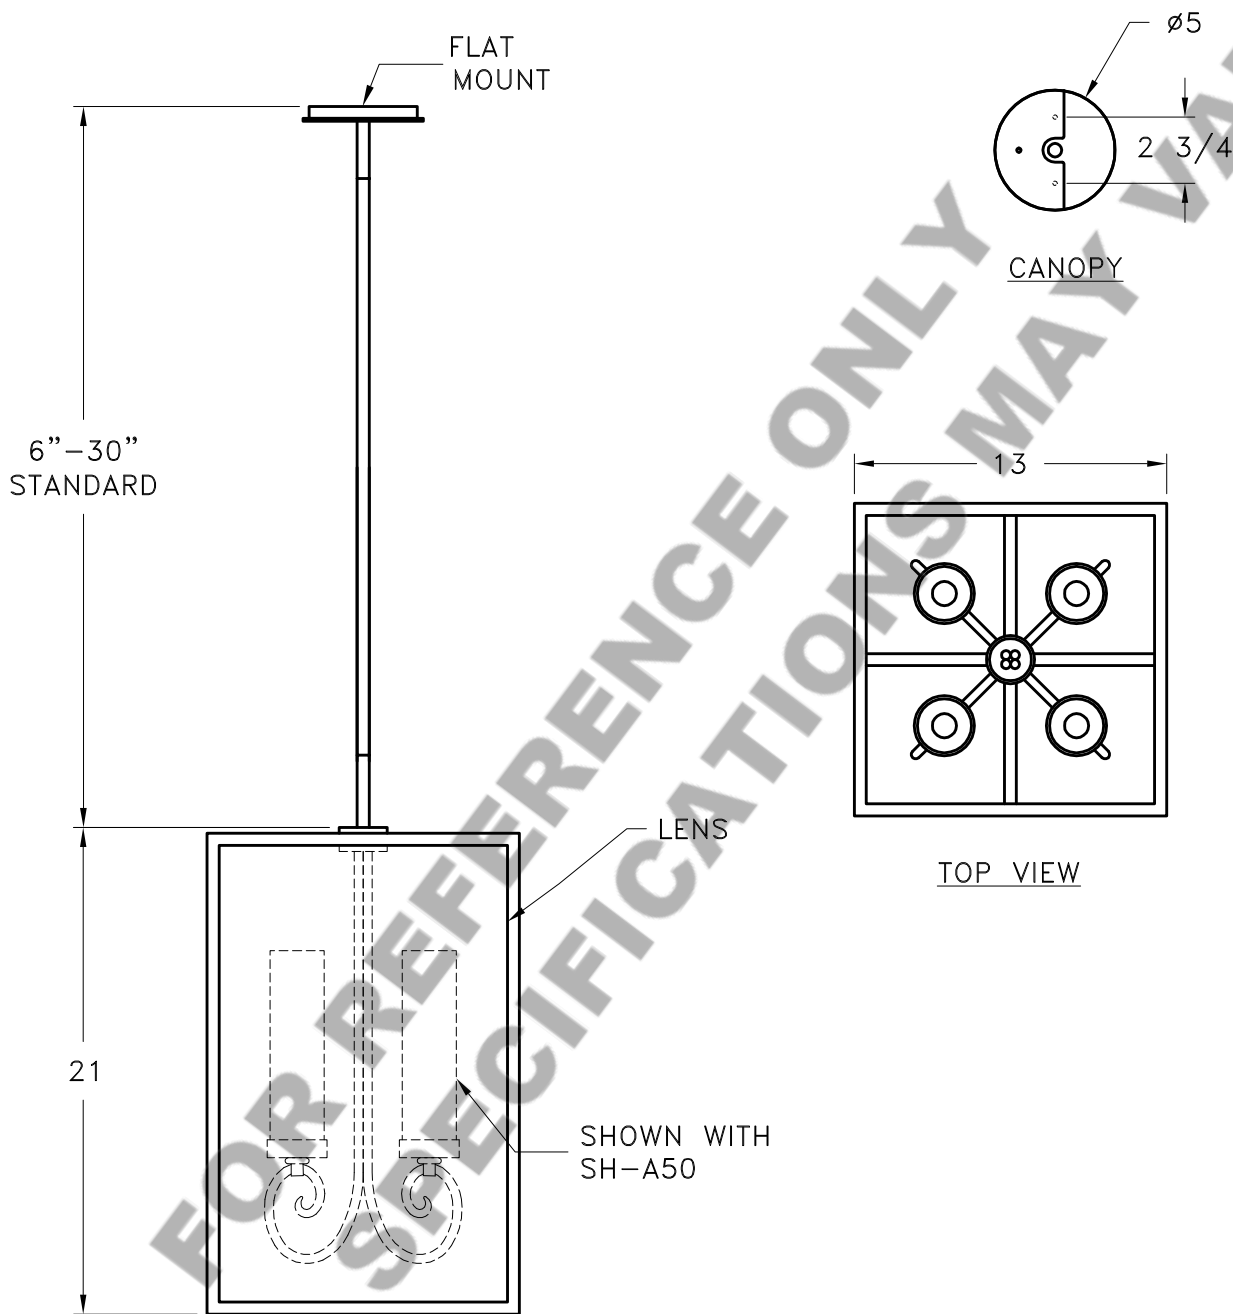

Location:

Product #: LA1027

Visit hammerton.com for product options and specifications.

Mounting Style: J	Electrical Type: INCANDESCENT
Approximate lbs.: 38	Bulb Qty: 4 Wattage: SEE SHADE
Finish: SEE WEB SITE FOR OPTIONS	Voltage: 120
Top Diffuser: OPEN	Socket Type: CANDELABRA
Bottom Diffuser: OPEN	UL Location: DRY

All fixtures created by Hammerton are handcrafted by artisans. Dimensions may vary up to 7/8".

© Copyright 2013. All rights in design, detail or invention of this drawing are reserved as the property of Hammerton. Any imitation or adaptation without written consent is strictly prohibited.