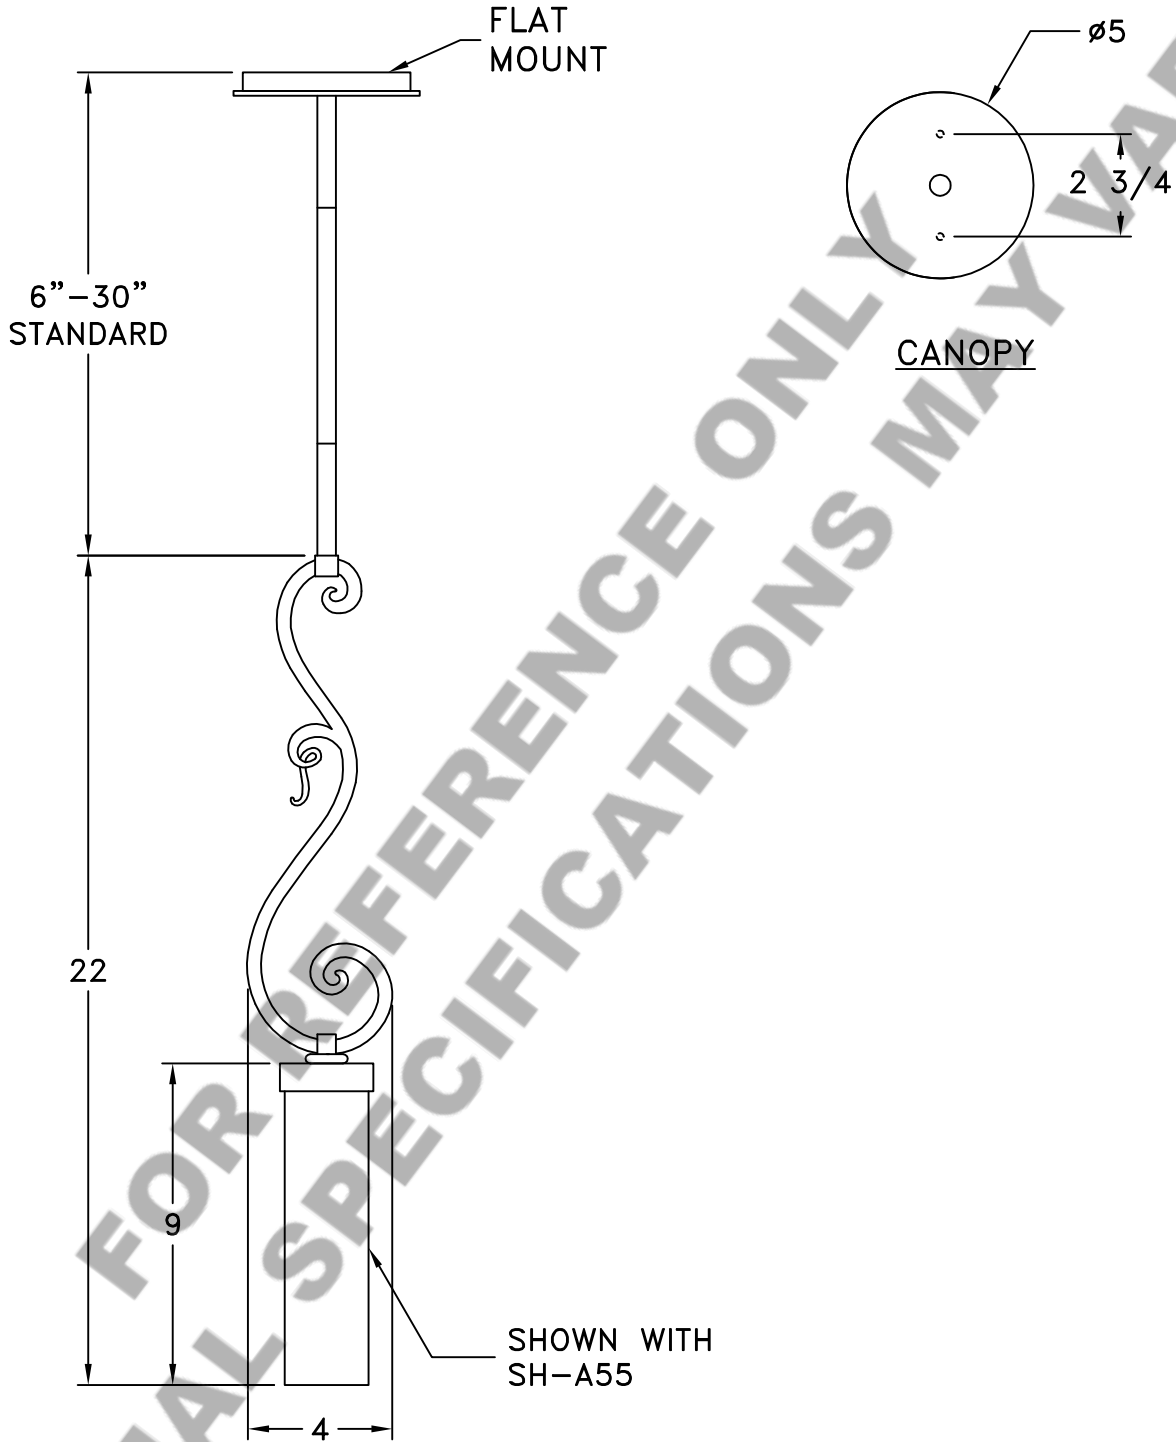

Location:

Product #: LA1024

Visit hammerton.com for product options and specifications.

Mounting Style: J	Electrical Type: INCANDESCENT
Approximate lbs.: 19	Bulb Qty: 1 Wattage: 40
Finish: SEE WEB SITE FOR OPTIONS	Voltage: 120
Top Diffuser: N/A	Socket Type: CANDELABRA
Bottom Diffuser: N/A	UL Location: DRY

Mounting Detail

CAUTION

HARDWARE PACKET "J" MOUNTS DIRECTLY TO J-BOX.

All fixtures created by Hammerton are handcrafted by artisans. Dimensions may vary up to 7/8".

©Copyright 2013. All rights in design, detail or invention of this drawing are reserved as the property of Hammerton. Any imitation or adaptation without written consent is strictly prohibited.