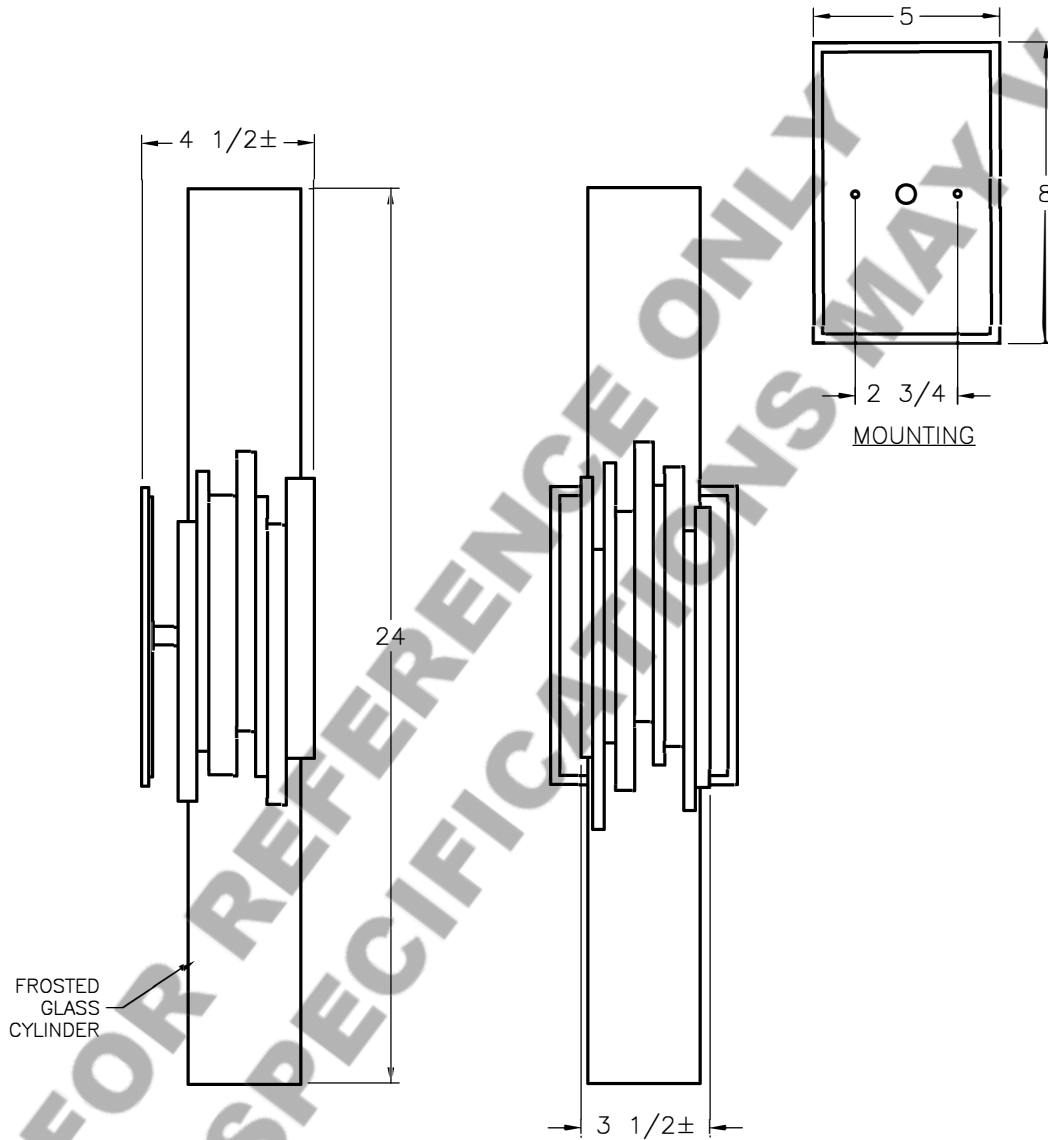

Location:

Product #: IDA2162

Visit hammerton.com for product options.

Mounting Packet: D	Electrical Type: INCANDESCENT
Approximate lbs.: 18	Bulb Qty: 2 Wattage: 35
Finish: SEE WEB SITE FOR OPTIONS	Voltage: 120
Top Diffuser: OPEN	Socket Type: E26
Bottom Diffuser: OPEN	UL Location: DRY

Mounting Detail

CAUTION
HARDWARE PACKET "D"
MOUNTS DIRECTLY TO
J-BOX.

All fixtures created by Hammerton are handcrafted by artisans. Dimensions may vary up to $\frac{7}{8}$ ".

©Copyright 2018. All rights in design, detail or invention of this drawing are reserved as the property of Hammerton. Any imitation or adaptation without written consent is strictly prohibited.