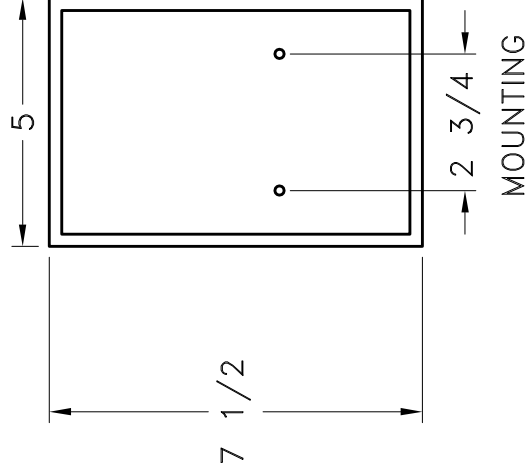

HAMMERTON

SPECIFICATION DRAWING

Location:

Product #: ID8109

Visit hammertron.com for product options.

Mounting Packet: D	Electrical Type: INCANDESCENT	Mounting Detail
Approximate lbs.: 24	Bulb Qty: 1 Wattage: 60	<p>2 3/4 O.C.</p>
Finish: SEE WEB SITE FOR OPTIONS	Voltage: 120	
Top Diffuser: OPEN	Socket Type: E26	
Bottom Diffuser: OPEN	UL Location: DRY	

All fixtures created by Hammertron are handcrafted by artisans. Dimensions may vary up to 7/8".

©Copyright 2018. All rights in design, detail or invention of this drawing are reserved as the property of Hammertron. Any limitation or adaptation without written consent is strictly prohibited.