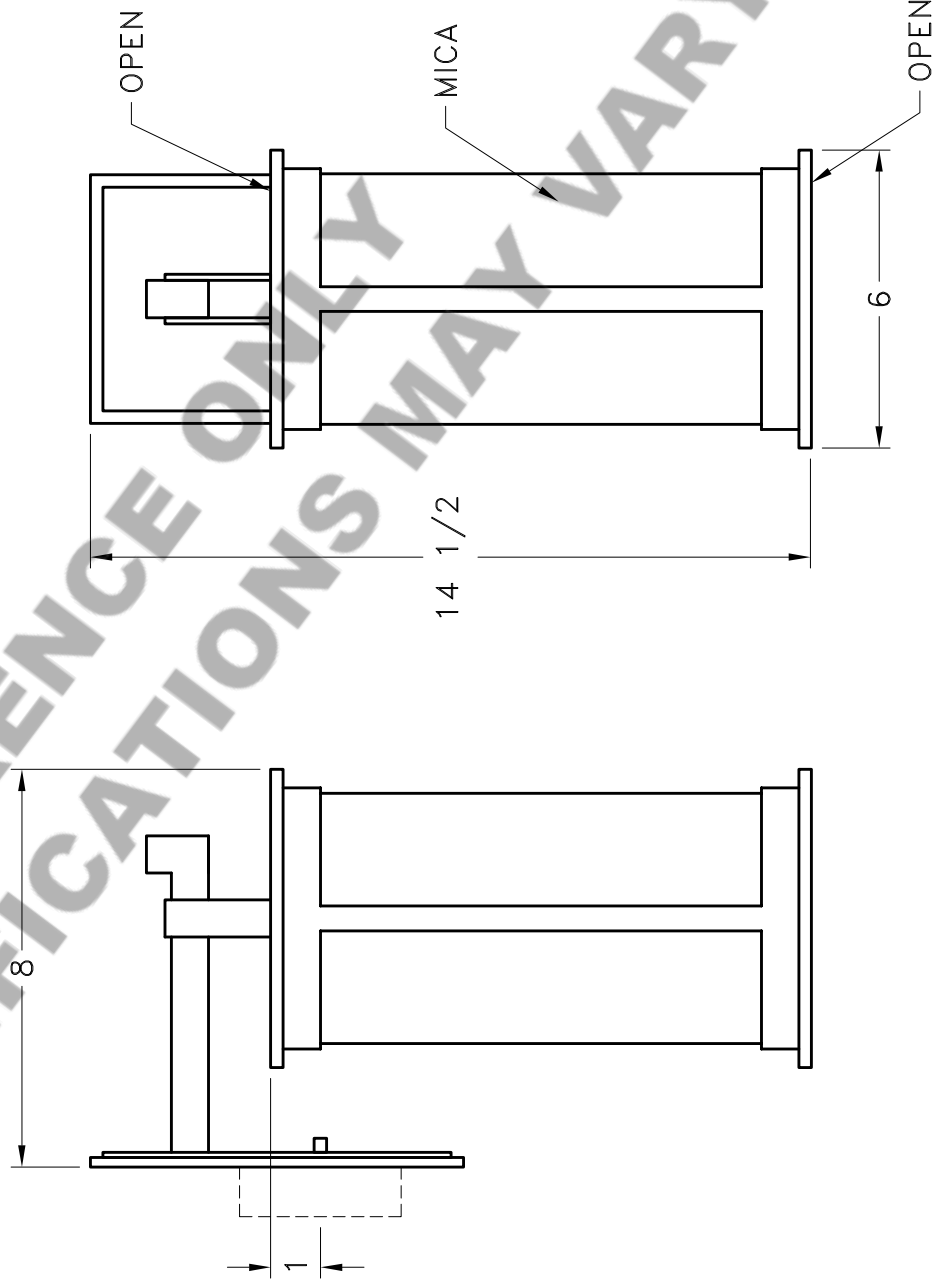

HAMMERTON

SPECIFICATION DRAWING

Location:

Product #: ID8109

Visit hammertron.com for product options.

Mounting Packet: D	Electrical Type: INCANDESCENT	Mounting Detail
Approximate lbs.: 24	Bulb Qty: 1 Wattage: 60	<p>2 3/4 O.C.</p>
Finish: SEE WEB SITE FOR OPTIONS	Voltage: 120	
Top Diffuser: OPEN	Socket Type: E26	
Bottom Diffuser: OPEN	UL Location: DRY	

All fixtures created by Hammertron are handcrafted by artisans. Dimensions may vary up to 7/8".

©Copyright 2018. All rights in design, detail or invention of this drawing are reserved as the property of Hammertron. Any limitation or adaptation without written consent is strictly prohibited.