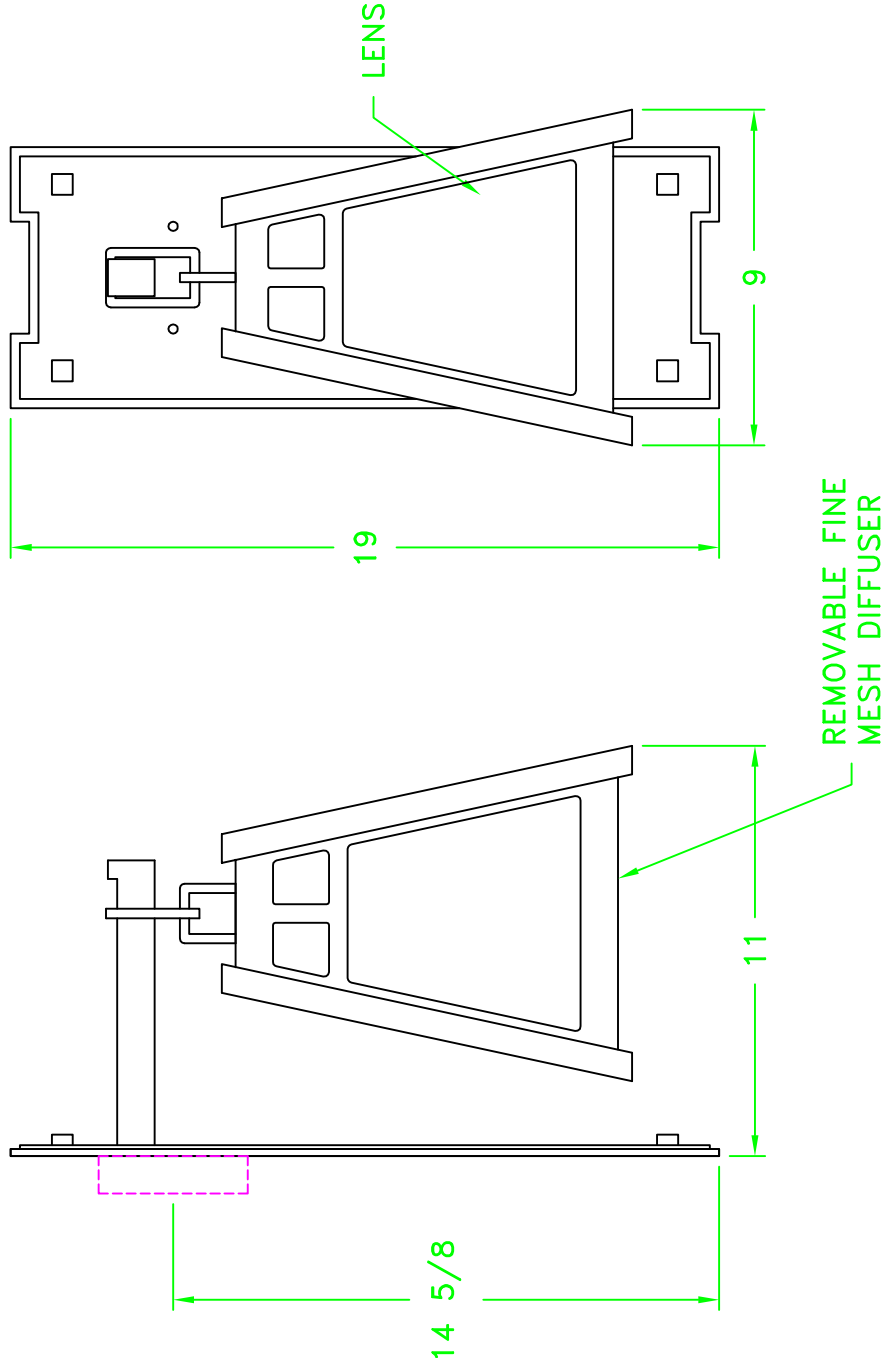

Location:

Product #: ID8089

Visit [hammerton.com](http://hammerton.com) for product options and specifications.

Mounting Style: FLAT	Electrical Type: INCANDESCENT	Mounting Detail
Approximate lbs.: 15	Bulb Qty: 1 Wattage: 60	
Finish: SEE WEB SITE FOR OPTIONS	Voltage: 120	
Top Diffuser: OPEN	Socket Type: MEDIUM	
Bottom Diffuser: FINE MESH	UL Location: DRY	

All fixtures created by Hammerton are handcrafted by artisans. Dimensions may vary up to  $\frac{7}{8}$ ".  
 ©Copyright 2016. All rights in design, detail or invention of this drawing are reserved as the property of Hammerton. Any limitation or adaptation without written consent is strictly prohibited.  
 Hammerton Inc. · 217 Wright Brothers Dr. · Salt Lake City, UT 84116 · (801) 973-8095

CAUTION  
 HARDWARE PACKET "D"  
 MOUNTS DIRECTLY TO  
 J-BOX.