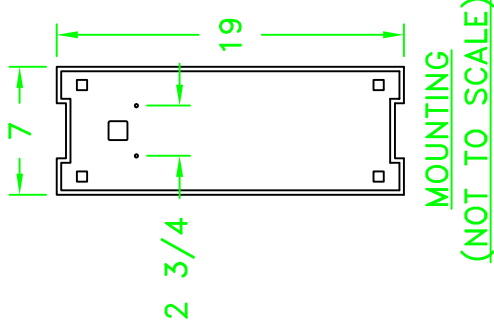

Location:

Product #: ID8089

Visit [hammerton.com](http://hammerton.com) for product options and specifications.

Mounting Style: FLAT	Electrical Type: INCANDESCENT	Mounting Detail
Approximate lbs.: 15	Bulb Qty: 1 Wattage: 60	
Finish: SEE WEB SITE FOR OPTIONS	Voltage: 120	
Top Diffuser: OPEN	Socket Type: MEDIUM	
Bottom Diffuser: FINE MESH	UL Location: DRY	

All fixtures created by Hammerton are handcrafted by artisans. Dimensions may vary up to  $\frac{7}{8}$ ".  
 ©Copyright 2016. All rights in design, detail or invention of this drawing are reserved as the property of Hammerton. Any limitation or adaptation without written consent is strictly prohibited.  
 Hammerton Inc. · 217 Wright Brothers Dr. · Salt Lake City, UT 84116 · (801) 973-8095