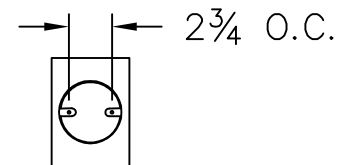

Mounting Detail

CAUTION:
HARDWARE PACKET "D"
MOUNTS DIRECTLY TO
J-BOX.