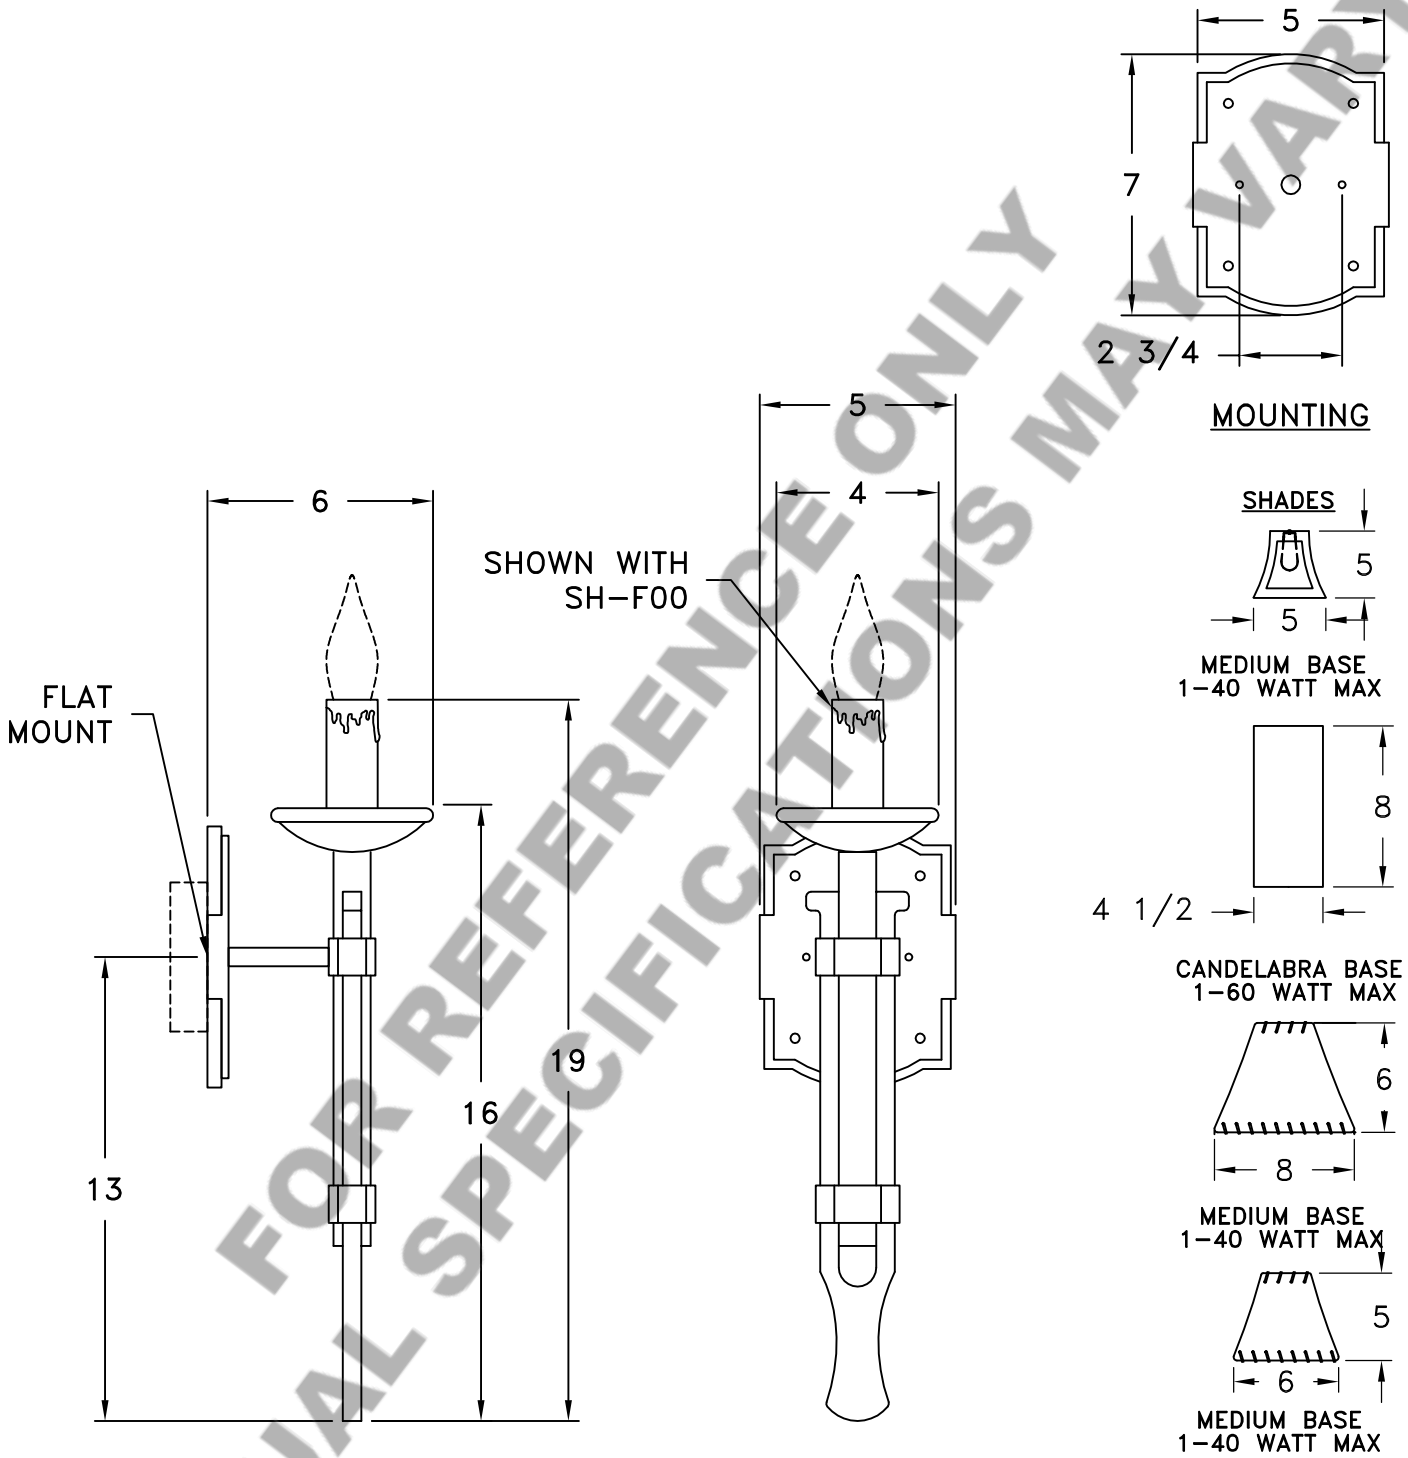

Location:

Product #: ID8075

Visit hammerton.com for product options and specifications.

Mounting Style: D	Electrical Type: INCANDESCENT
Approximate lbs.: 9	Bulb Qty: 1 Wattage: SEE SHADE
Finish: SEE WEB SITE FOR OPTIONS	Voltage: 120
Top Diffuser: N/A	Socket Type: SEE SHADE
Bottom Diffuser: N/A	UL Location: DRY

Mounting Detail

CAUTION:
HARDWARE PACKET "D"
MOUNTS DIRECTLY TO
J-BOX.