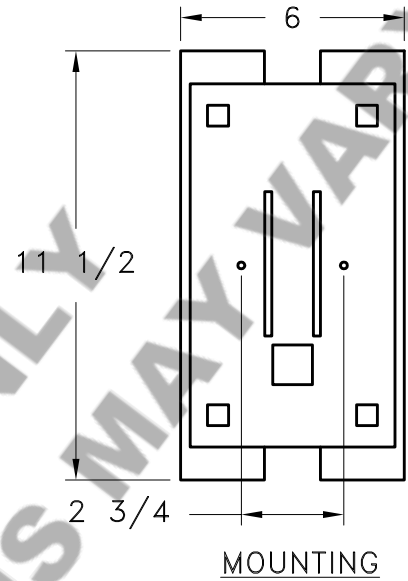

Location:

Product #: ID8054

Visit [hammerton.com](http://hammerton.com) for product options and specifications.

Mounting Style: D	Electrical Type: INCANDESCENT	Mounting Detail  2 3/4 O.C. <b>CAUTION</b> HARDWARE PACKET "D" MOUNTS DIRECTLY TO J-BOX.
Approximate lbs.: 10	Bulb Qty: 1    Wattage: 40	
Finish: SEE WEB SITE FOR OPTIONS	Voltage: 120	
Top Diffuser: OPEN	Socket Type: MEDIUM	
Bottom Diffuser: OPEN	UL Location: DRY	
All fixtures created by Hammerton are handcrafted by artisans. Dimensions may vary up to 7/8". ©Copyright 2013. All rights in design, detail or invention of this drawing are reserved as the property of Hammerton. Any imitation or adaptation without written consent is strictly prohibited. Hammerton Inc. · 217 Wright Brothers Dr. · Salt Lake City, UT 84116 · (801) 973-8095		