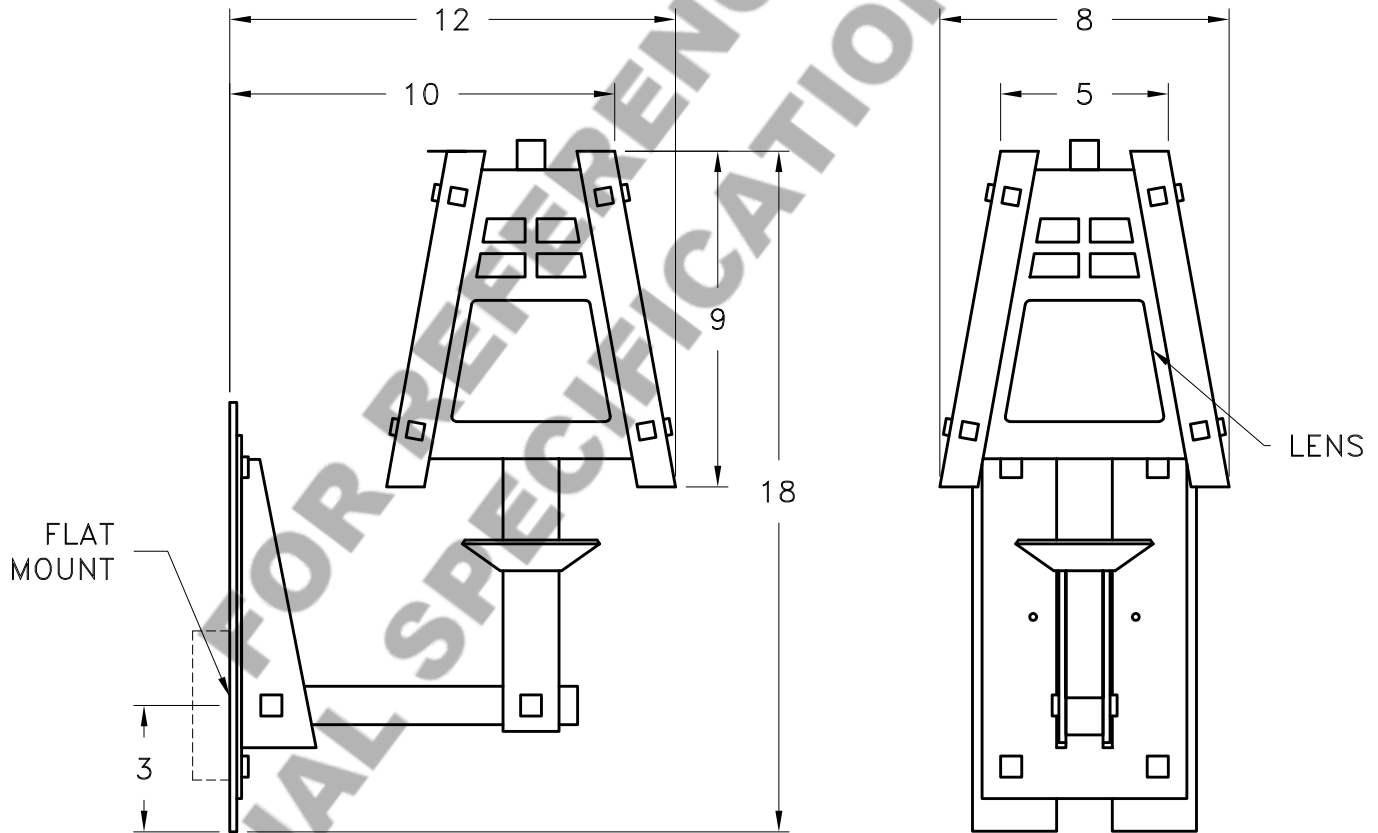

Location:

Product #: ID8054

Visit [hammerton.com](http://hammerton.com) for product options and specifications.

Mounting Style: D	Electrical Type: INCANDESCENT	Mounting Detail  2 3/4 O.C. <b>CAUTION</b> HARDWARE PACKET "D" MOUNTS DIRECTLY TO J-BOX.
Approximate lbs.: 10	Bulb Qty: 1    Wattage: 40	
Finish: SEE WEB SITE FOR OPTIONS	Voltage: 120	
Top Diffuser: OPEN	Socket Type: MEDIUM	
Bottom Diffuser: OPEN	UL Location: DRY	
All fixtures created by Hammerton are handcrafted by artisans. Dimensions may vary up to 7/8". ©Copyright 2013. All rights in design, detail or invention of this drawing are reserved as the property of Hammerton. Any imitation or adaptation without written consent is strictly prohibited. Hammerton Inc. · 217 Wright Brothers Dr. · Salt Lake City, UT 84116 · (801) 973-8095		