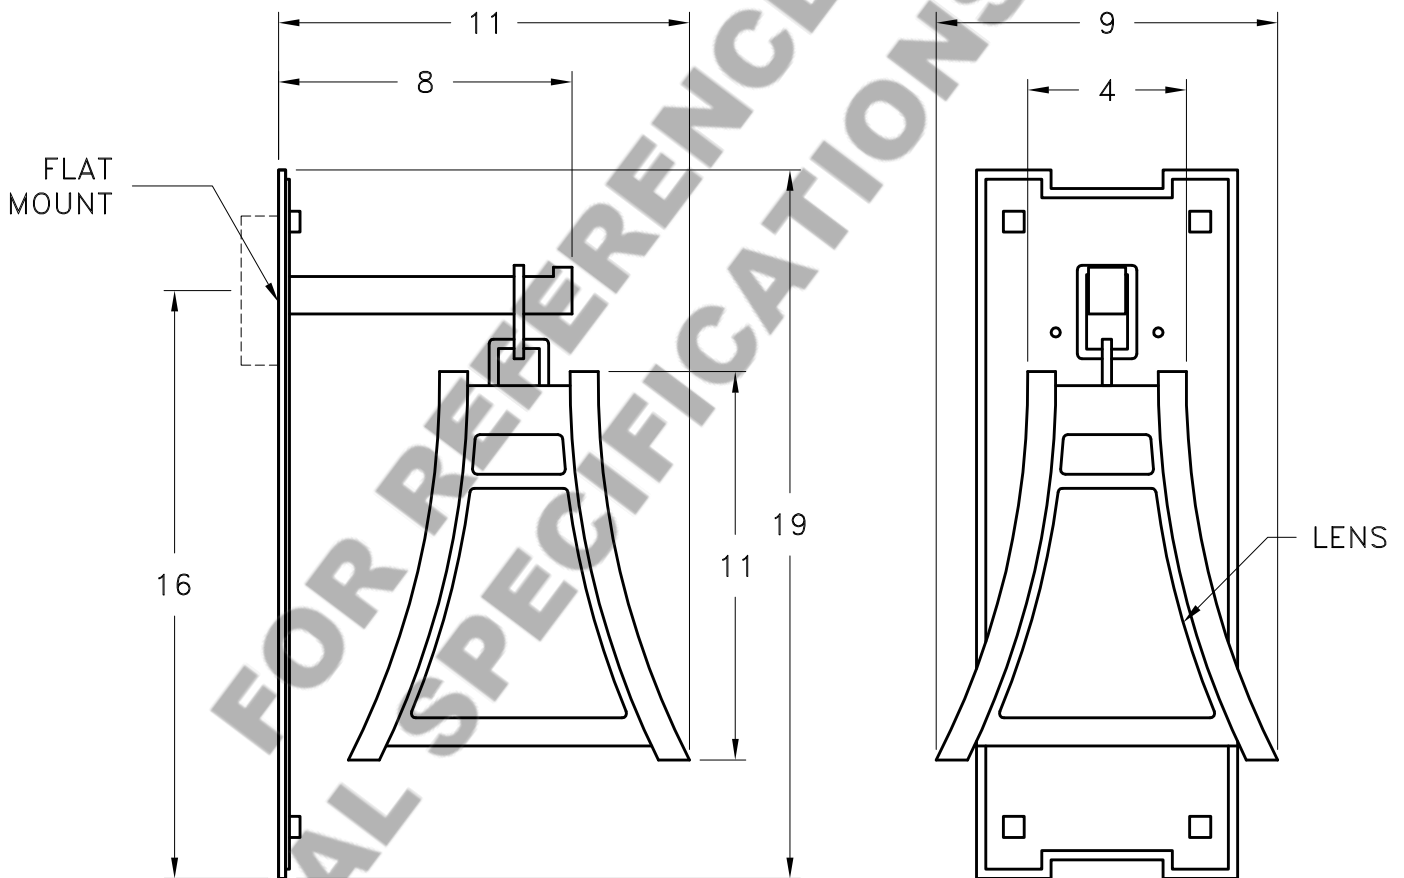

Location:

Product #: ID8051

Visit hammerton.com for product options and specifications.

Mounting Style: D	Electrical Type: INCANDESCENT	Mounting Detail  CAUTION HARDWARE PACKET "D" MOUNTS DIRECTLY TO J-BOX.
Approximate lbs.: 15	Bulb Qty: 1 Wattage: 60	
Finish: SEE WEB SITE FOR OPTIONS	Voltage: 120	
Top Diffuser: OPEN	Socket Type: MEDIUM	
Bottom Diffuser: OPEN	UL Location: DRY	
All fixtures created by Hammerton are handcrafted by artisans. Dimensions may vary up to $\frac{7}{8}$ ". ©Copyright 2013. All rights in design, detail or invention of this drawing are reserved as the property of Hammerton. Any imitation or adaptation without written consent is strictly prohibited. Hammerton Inc. · 217 Wright Brothers Dr. · Salt Lake City, UT 84116 · (801) 973-8095		