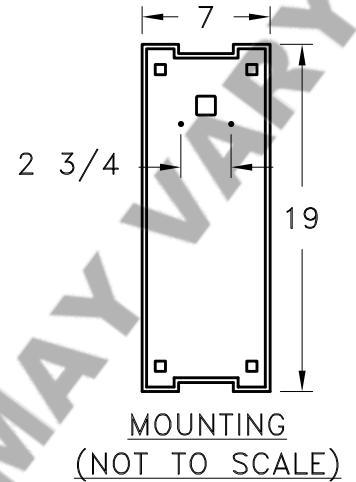

Location:

Product #: ID8051

Visit hammerton.com for product options and specifications.

Mounting Style: D	Electrical Type: INCANDESCENT	Mounting Detail  CAUTION HARDWARE PACKET "D" MOUNTS DIRECTLY TO J-BOX.
Approximate lbs.: 15	Bulb Qty: 1 Wattage: 60	
Finish: SEE WEB SITE FOR OPTIONS	Voltage: 120	
Top Diffuser: OPEN	Socket Type: MEDIUM	
Bottom Diffuser: OPEN	UL Location: DRY	
All fixtures created by Hammerton are handcrafted by artisans. Dimensions may vary up to $\frac{7}{8}$ ". ©Copyright 2013. All rights in design, detail or invention of this drawing are reserved as the property of Hammerton. Any imitation or adaptation without written consent is strictly prohibited. Hammerton Inc. · 217 Wright Brothers Dr. · Salt Lake City, UT 84116 · (801) 973-8095		