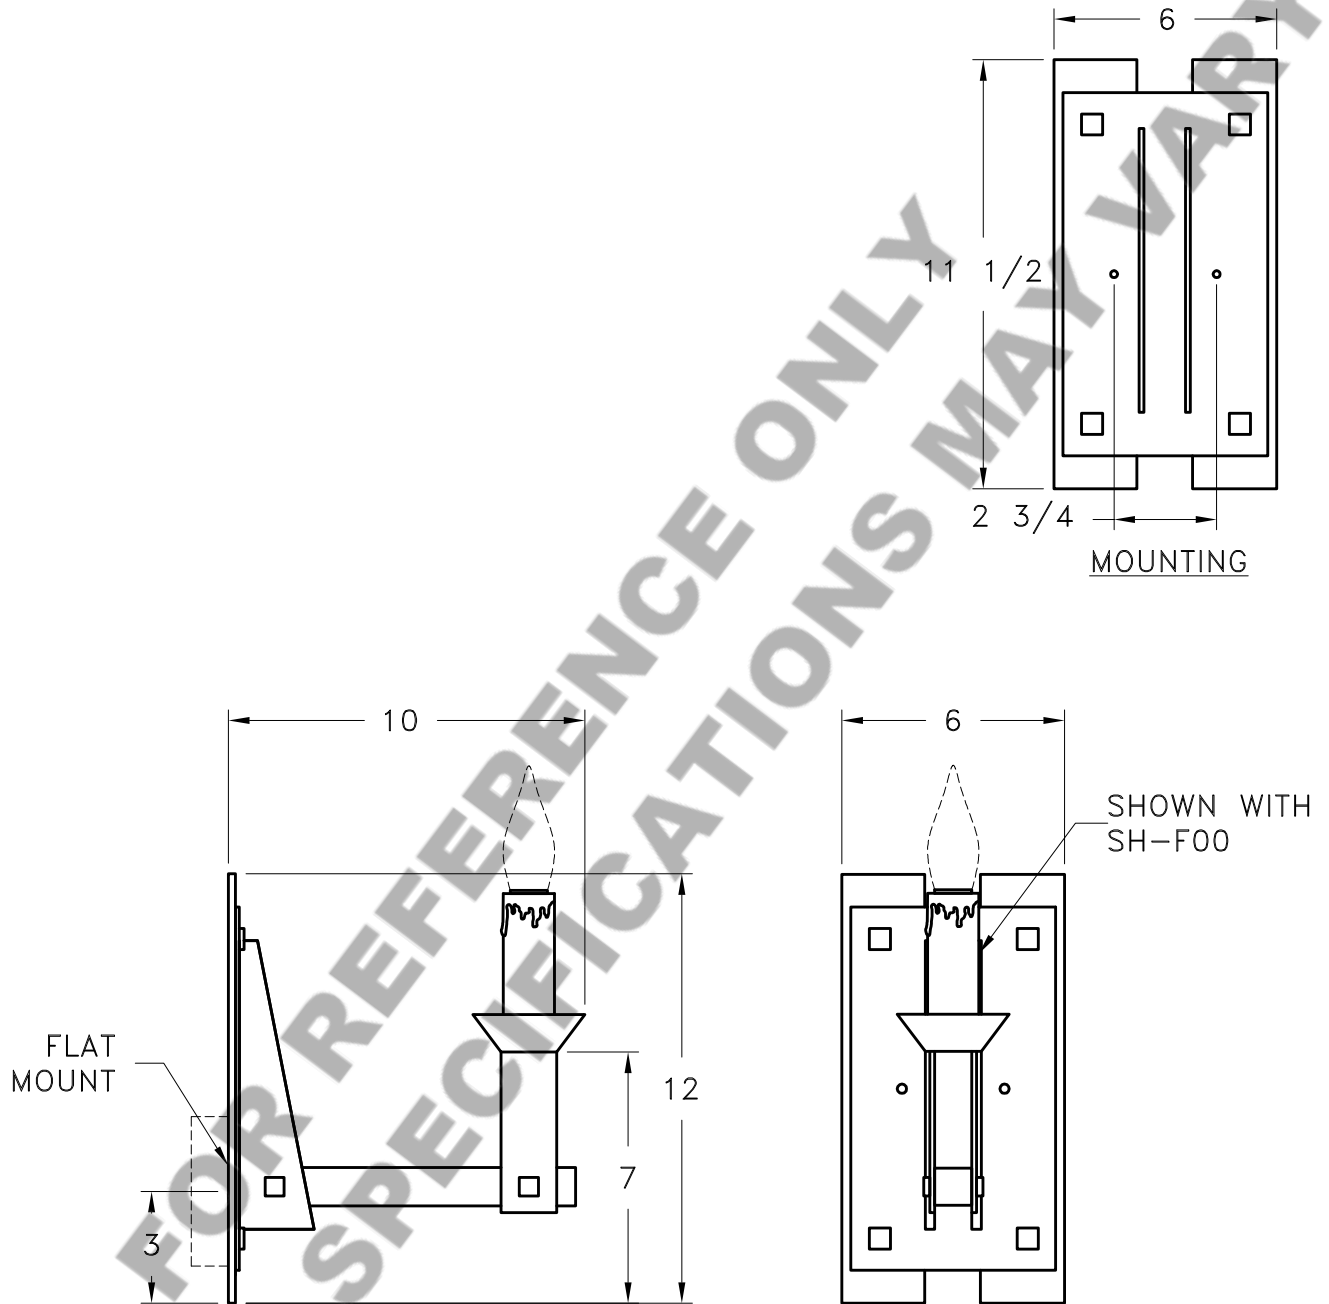

Location:

Product #: ID8014

Visit hammerton.com for product options and specifications.

Mounting Style: D	Electrical Type: INCANDESCENT	Mounting Detail  CAUTION HARDWARE PACKET "D" MOUNTS DIRECTLY TO J-BOX.
Approximate lbs.: 10	Bulb Qty: 1 Wattage: 40	
Finish: SEE WEB SITE FOR OPTIONS	Voltage: 120	
Top Diffuser: N/A	Socket Type: MEDIUM	
Bottom Diffuser: N/A	UL Location: DRY	
All fixtures created by Hammerton are handcrafted by artisans. Dimensions may vary up to 7/8". ©Copyright 2013. All rights in design, detail or invention of this drawing are reserved as the property of Hammerton. Any imitation or adaptation without written consent is strictly prohibited. Hammerton Inc. · 217 Wright Brothers Dr. · Salt Lake City, UT 84116 · (801) 973-8095		