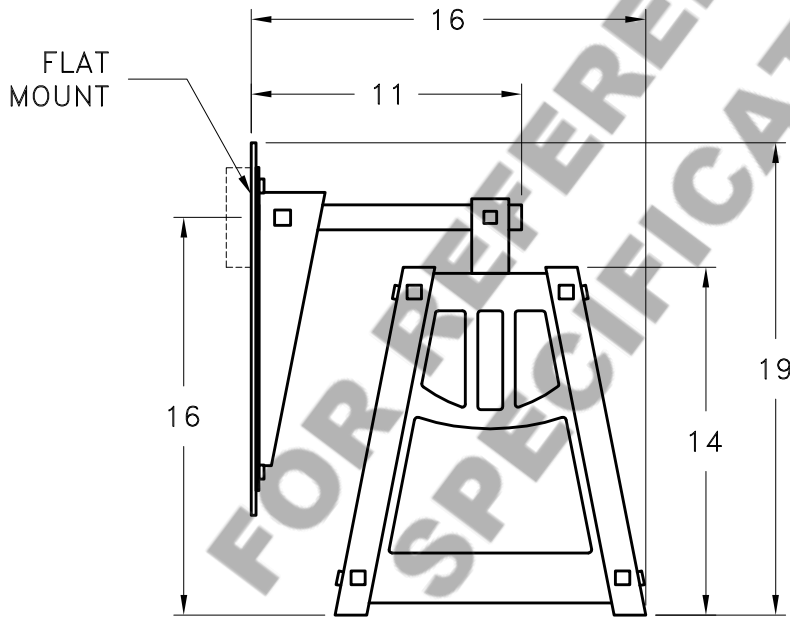

Location:

Product #: ID8012-L

Visit hammerton.com for product options and specifications.

Mounting Style: D	Electrical Type: INCANDESCENT	Mounting Detail  CAUTION HARDWARE PACKET "D" MOUNTS DIRECTLY TO J-BOX.
Approximate lbs.: 15	Bulb Qty: 1 Wattage: 60	
Finish: SEE WEB SITE FOR OPTIONS	Voltage: 120	
Top Diffuser: OPEN	Socket Type: MEDIUM	
Bottom Diffuser: OPEN	UL Location: DRY	
All fixtures created by Hammerton are handcrafted by artisans. Dimensions may vary up to $\frac{7}{8}$ ". ©Copyright 2013. All rights in design, detail or invention of this drawing are reserved as the property of Hammerton. Any imitation or adaptation without written consent is strictly prohibited. Hammerton Inc. · 217 Wright Brothers Dr. · Salt Lake City, UT 84116 · (801) 973-8095		