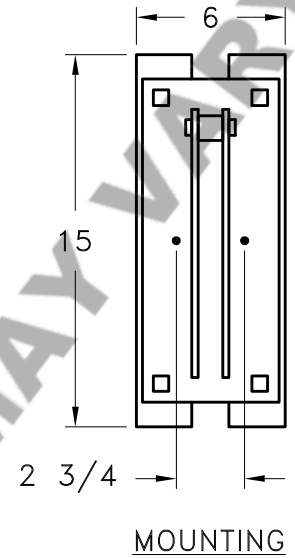

Location:

Product #: ID8012-L

Visit hammerton.com for product options and specifications.

Mounting Style: D	Electrical Type: INCANDESCENT	Mounting Detail  CAUTION HARDWARE PACKET "D" MOUNTS DIRECTLY TO J-BOX.
Approximate lbs.: 15	Bulb Qty: 1 Wattage: 60	
Finish: SEE WEB SITE FOR OPTIONS	Voltage: 120	
Top Diffuser: OPEN	Socket Type: MEDIUM	
Bottom Diffuser: OPEN	UL Location: DRY	
All fixtures created by Hammerton are handcrafted by artisans. Dimensions may vary up to $\frac{7}{8}$ ". ©Copyright 2013. All rights in design, detail or invention of this drawing are reserved as the property of Hammerton. Any imitation or adaptation without written consent is strictly prohibited. Hammerton Inc. · 217 Wright Brothers Dr. · Salt Lake City, UT 84116 · (801) 973-8095		