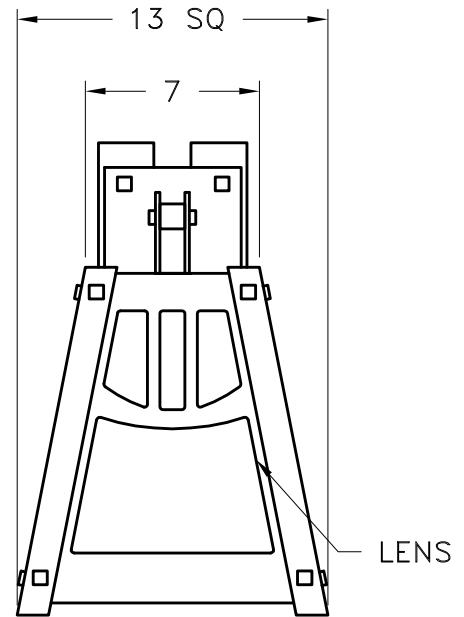

Location:

Product #: ID8012-L

Visit hammerton.com for product options and specifications.

Mounting Style: D	Electrical Type: INCANDESCENT	Mounting Detail  CAUTION HARDWARE PACKET "D" MOUNTS DIRECTLY TO J-BOX.
Approximate lbs.: 15	Bulb Qty: 1 Wattage: 60	
Finish: SEE WEB SITE FOR OPTIONS	Voltage: 120	
Top Diffuser: OPEN	Socket Type: MEDIUM	
Bottom Diffuser: OPEN	UL Location: DRY	
All fixtures created by Hammerton are handcrafted by artisans. Dimensions may vary up to $\frac{7}{8}$ ". ©Copyright 2013. All rights in design, detail or invention of this drawing are reserved as the property of Hammerton. Any imitation or adaptation without written consent is strictly prohibited. Hammerton Inc. · 217 Wright Brothers Dr. · Salt Lake City, UT 84116 · (801) 973-8095		