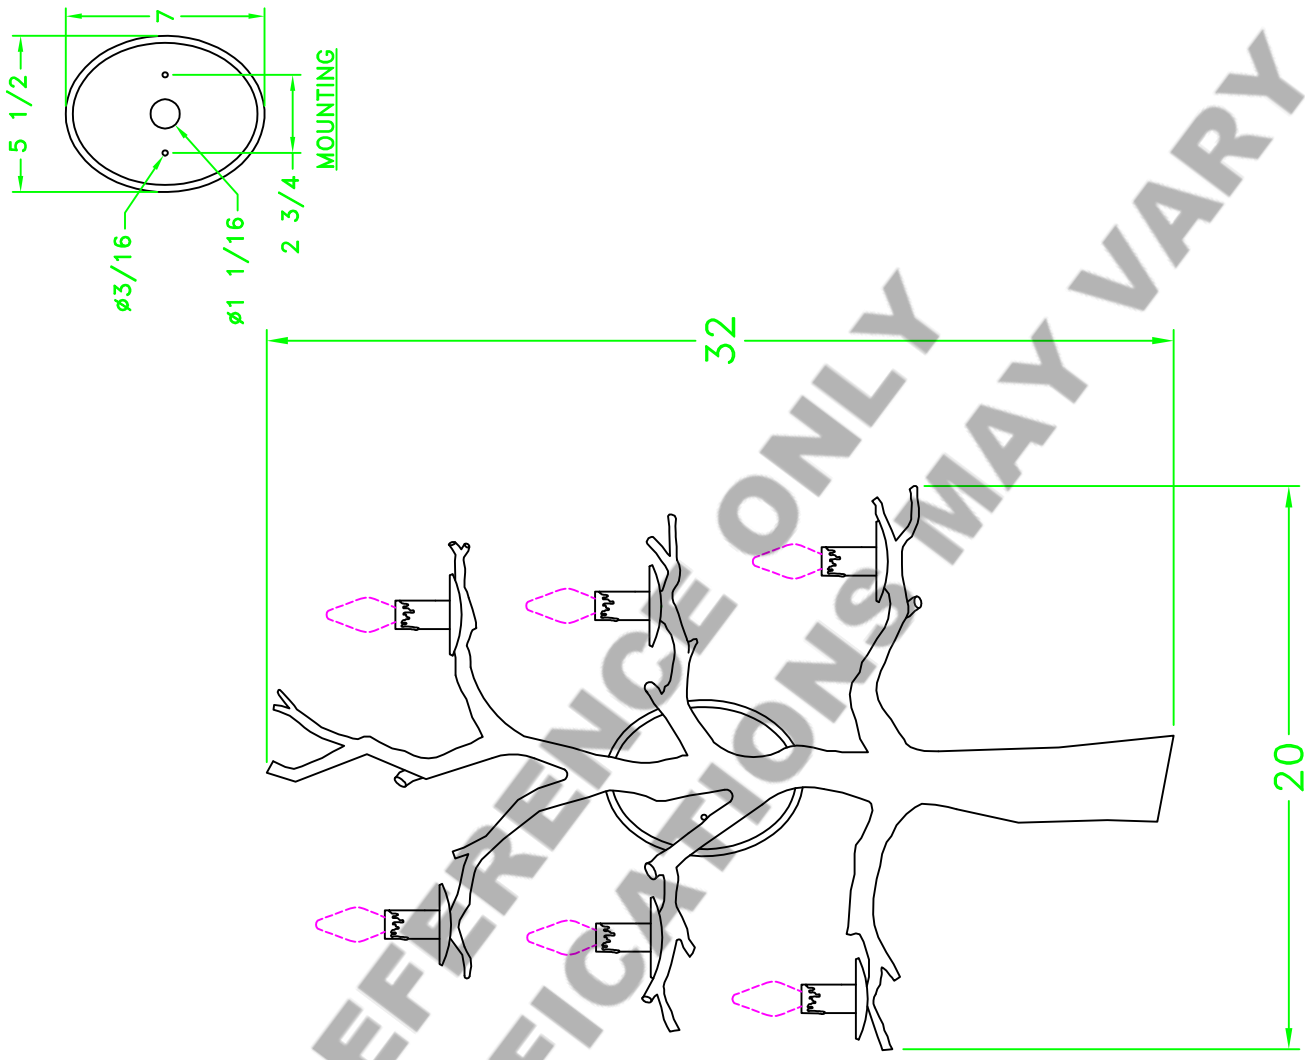

Location:

Product #: ID7174

Visit hammerton.com for product options and specifications.

Mounting Style: FLAT	Electrical Type: INCANDESCENT	Mounting Detail
Approximate lbs.: 45	Bulb Qty: 6 Wattage: 60	<p>UL APPROVED J-BOX BUILDING STRUCTURE</p> <p>CAUTION HARDWARE PACKET "C" MOUNTS DIRECTLY TO BUILDING STRUCTURE.</p>
Finish: SEE WEB SITE FOR OPTIONS	Voltage: 120	
Top Diffuser: N/A	Socket Type: MEDIUM	
Bottom Diffuser: N/A	UL Location: DRY	

All fixtures created by Hammerton are handcrafted by artisans. Dimensions may vary up to 7/8".

©Copyright 2016. All rights in design, detail or invention of this drawing are reserved as the property of Hammerton. Any limitation or adaptation without written consent is strictly prohibited.