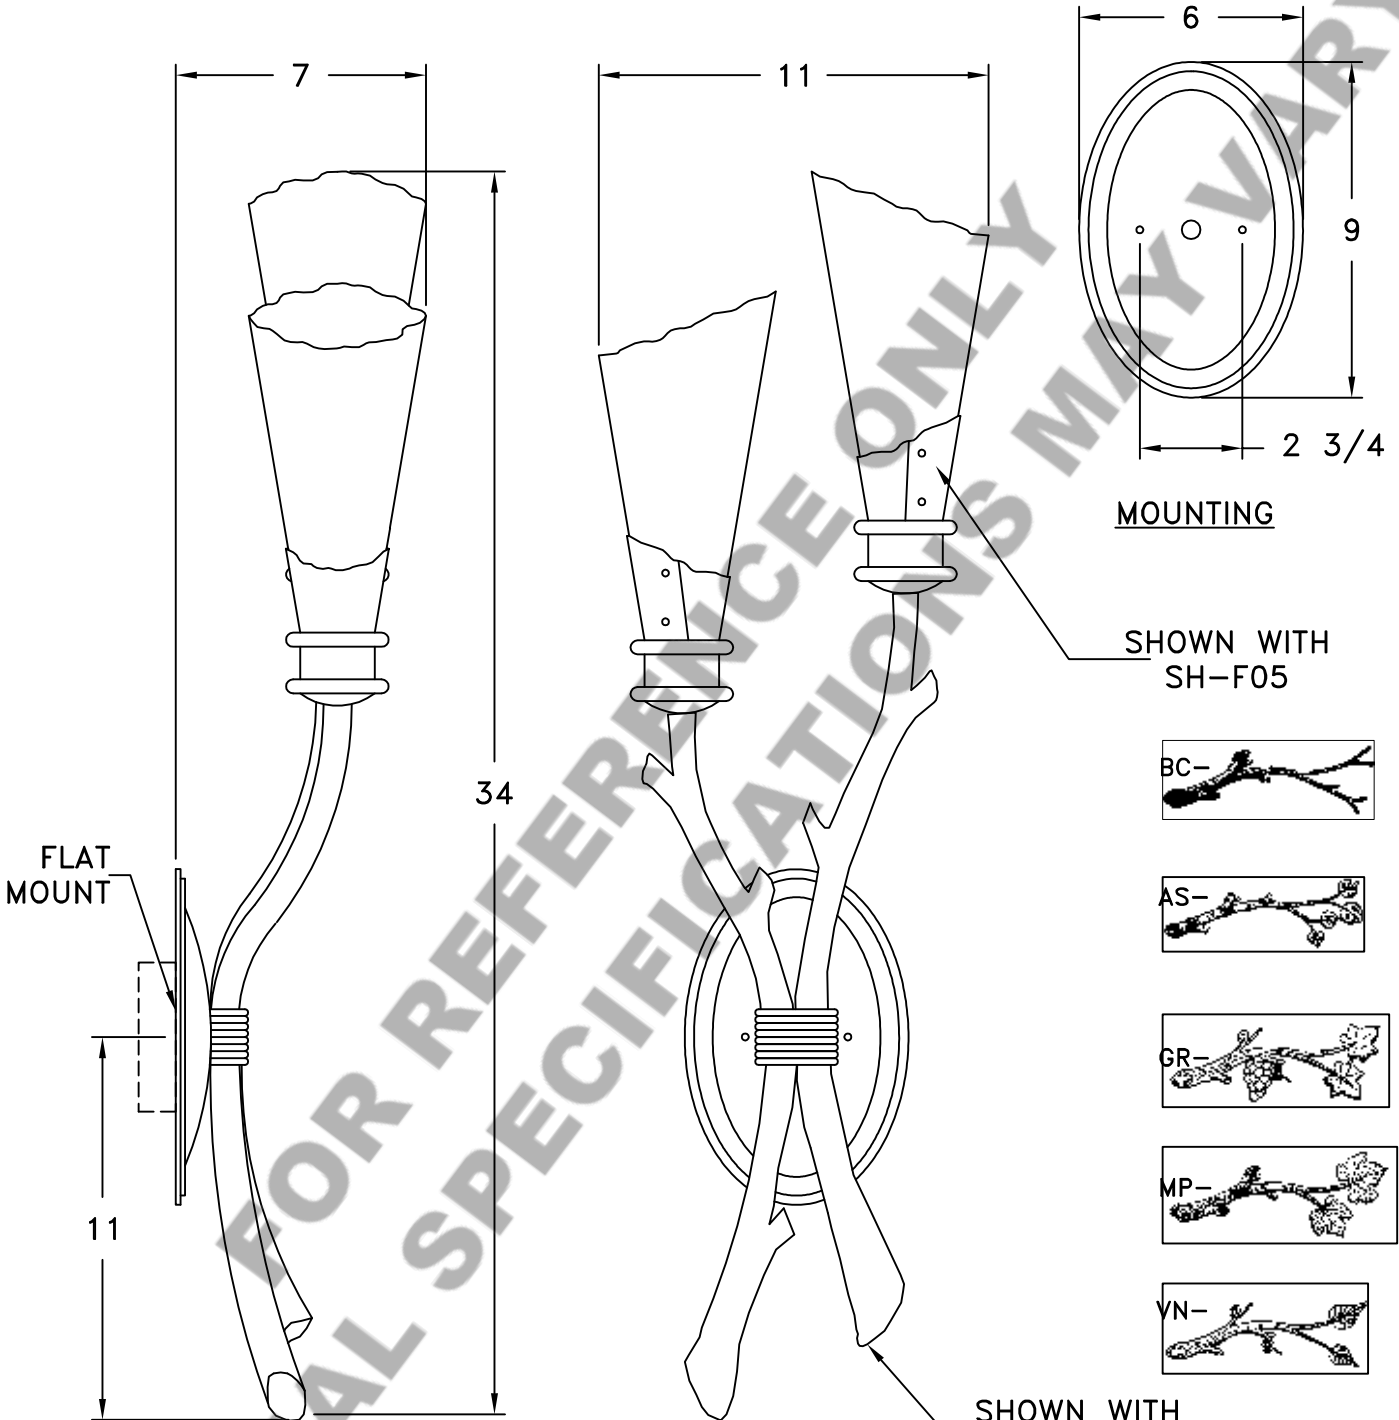

Location:

Product #: ID7151

Visit hammerton.com for product options and specifications.

| | |
|----------------------------------|--------------------------------|
| Mounting Style: D | Electrical Type: INCANDESCENT |
| Approximate lbs.: 9 | Bulb Qty: 2 Wattage: SEE SHADE |
| Finish: SEE WEB SITE FOR OPTIONS | Voltage: 120 |
| Top Diffuser: OPEN | Socket Type: CANDELABRA |
| Bottom Diffuser: N/A | UL Location: DRY |

All fixtures created by Hammerton are handcrafted by artisans. Dimensions may vary up to 7/8".

©Copyright 2013. All rights in design, detail or invention of this drawing are reserved as the property of Hammerton. Any imitation or adaptation without written consent is strictly prohibited.