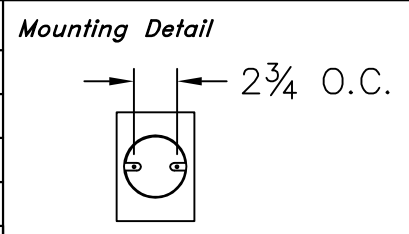

Location:

Product #: ID7151

Visit hammerton.com for product options and specifications.

| | |
|----------------------------------|--------------------------------|
| Mounting Style: D | Electrical Type: INCANDESCENT |
| Approximate lbs.: 9 | Bulb Qty: 2 Wattage: SEE SHADE |
| Finish: SEE WEB SITE FOR OPTIONS | Voltage: 120 |
| Top Diffuser: OPEN | Socket Type: CANDELABRA |
| Bottom Diffuser: N/A | UL Location: DRY |

All fixtures created by Hammerton are handcrafted by artisans. Dimensions may vary up to 7/8".

©Copyright 2013. All rights in design, detail or invention of this drawing are reserved as the property of Hammerton. Any imitation or adaptation without written consent is strictly prohibited.