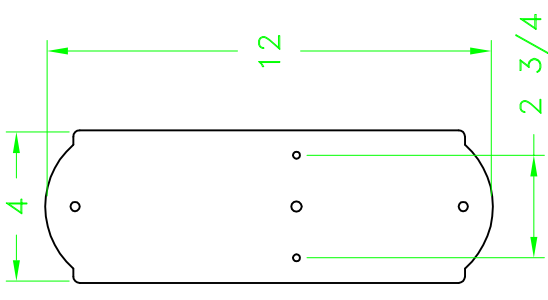

HAMMERTON

SPECIFICATION DRAWING

Location:

Product #: ID71116

MOUNTING

Visit hammerton.com for product options and specifications.

<i>Mounting Style:</i> D	<i>Electrical Type:</i> INCANDESCENT
<i>Approximate lbs.:</i> 18	<i>Bulb Qty:</i> 2 <i>Wattage:</i> 40
<i>Finish:</i> SEE WEB SITE FOR OPTIONS	<i>Voltage:</i> 120
<i>Top Diffuser:</i> N/A	<i>Socket Type:</i> MEDIUM
<i>Bottom Diffuser:</i> N/A	<i>UL Location:</i> DRY

All fixtures created by Hammerton are handcrafted by artisans. Dimensions may vary up to 7/8".

©Copyright 2013. All rights in design, detail or invention of this drawing are reserved as the property of Hammerton. Any limitation or adaptation without written consent is strictly prohibited.