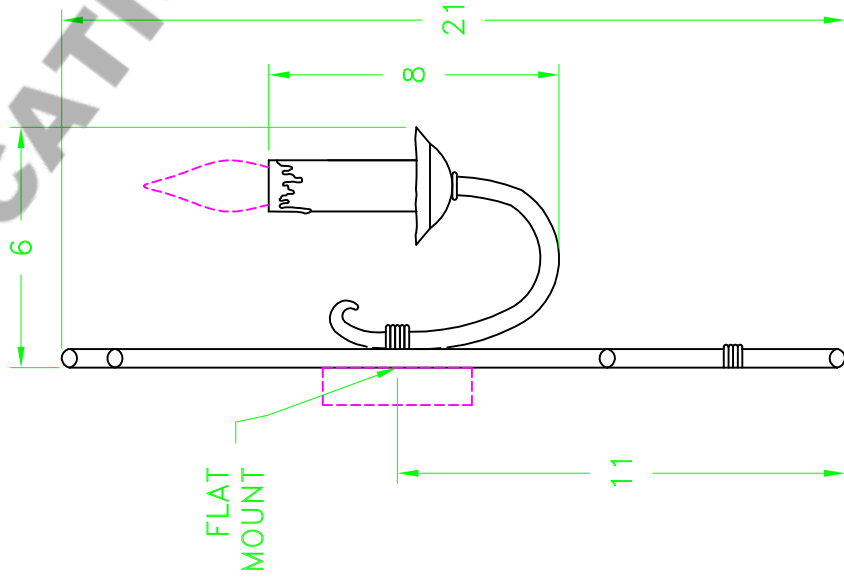

HAMMERTON

SPECIFICATION DRAWING

Location:

Product #: ID71116

MOUNTING

Visit hammerton.com for product options and specifications.

<i>Mounting Style:</i> D	<i>Electrical Type:</i> INCANDESCENT
<i>Approximate lbs.:</i> 18	<i>Bulb Qty:</i> 2 <i>Wattage:</i> 40
<i>Finish:</i> SEE WEB SITE FOR OPTIONS	<i>Voltage:</i> 120
<i>Top Diffuser:</i> N/A	<i>Socket Type:</i> MEDIUM
<i>Bottom Diffuser:</i> N/A	<i>UL Location:</i> DRY

All fixtures created by Hammerton are handcrafted by artisans. Dimensions may vary up to 7/8".

©Copyright 2013. All rights in design, detail or invention of this drawing are reserved as the property of Hammerton. Any limitation or adaptation without written consent is strictly prohibited.

Hammerton Inc. · 217 Wright Brothers Dr. · Salt Lake City, UT 84116 · (801) 973-8095

Mounting Detail

CAUTION
HARDWARE PACKET "D"
MOUNTS DIRECTLY TO
J-BOX.