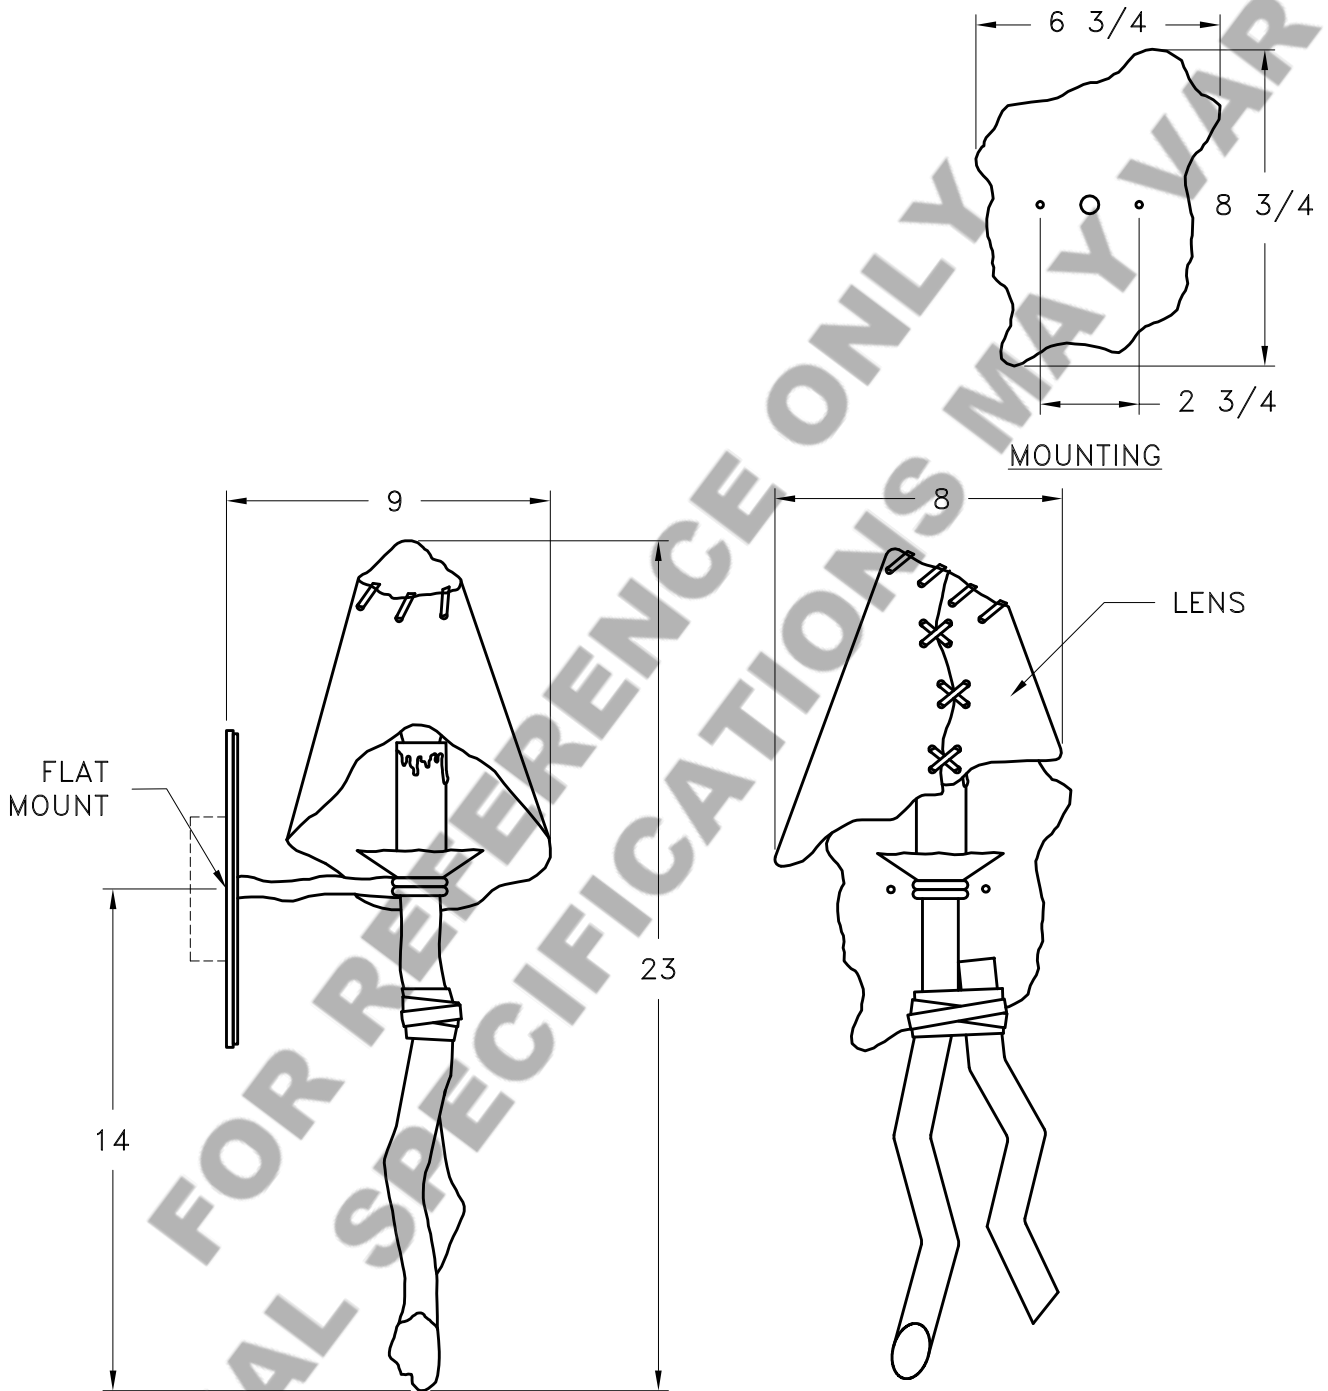

Location:

Product #: ID5041

Visit hammerton.com for product options and specifications.

Mounting Style: D	Electrical Type: INCANDESCENT	Mounting Detail 
Approximate lbs.: 15	Bulb Qty: Wattage: 40	
Finish: SEE WEB SITE FOR OPTIONS	Voltage: 120	
Top Diffuser: OPEN	Socket Type: MEDIUM	
Bottom Diffuser: OPEN	UL Location: DRY	

All fixtures created by Hammerton are handcrafted by artisans. Dimensions may vary up to 1/8".

©Copyright 2013. All rights in design, detail or invention of this drawing are reserved as the property of Hammerton. Any imitation or adaptation without written consent is strictly prohibited.