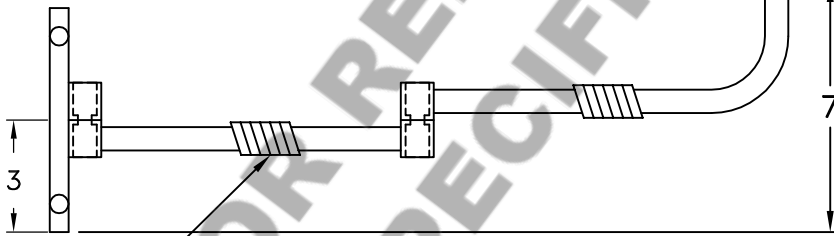

Location:

Product #: ID5005

SHOWN WITH SH-E15

LEATHER WRAP

LEATHER WRAP

Visit hammerton.com for product options and specifications.

Mounting Style: D	Electrical Type: INCANDESCENT
Approximate lbs.: 10	Bulb Qty: 1 Wattage: 40
Finish: SEE WEB SITE FOR OPTIONS	Voltage: 120
Top Diffuser: N/A	Socket Type: MEDIUM
Bottom Diffuser: N/A	UL Location: DRY

Mounting Detail

CAUTION
HARDWARE PACKET "D"
MOUNTS DIRECTLY TO
J-BOX.

All fixtures created by Hammerton are handcrafted by artisans. Dimensions may vary up to $\frac{7}{8}$ ".

©Copyright 2013. All rights in design, detail or invention of this drawing are reserved as the property of Hammerton. Any imitation or adaptation without written consent is strictly prohibited.