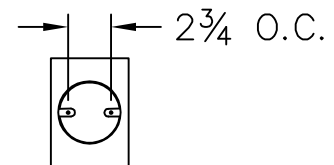

Location:

Product #: ID5005

SHOWN WITH SH-E15

LEATHER WRAP

LEATHER WRAP

Visit hammerton.com for product options and specifications.

Mounting Style: D	Electrical Type: INCANDESCENT
Approximate lbs.: 10	Bulb Qty: 1 Wattage: 40
Finish: SEE WEB SITE FOR OPTIONS	Voltage: 120
Top Diffuser: N/A	Socket Type: MEDIUM
Bottom Diffuser: N/A	UL Location: DRY

Mounting Detail

CAUTION
HARDWARE PACKET "D"
MOUNTS DIRECTLY TO
J-BOX.

All fixtures created by Hammerton are handcrafted by artisans. Dimensions may vary up to $\frac{7}{8}$ ".

©Copyright 2013. All rights in design, detail or invention of this drawing are reserved as the property of Hammerton. Any imitation or adaptation without written consent is strictly prohibited.