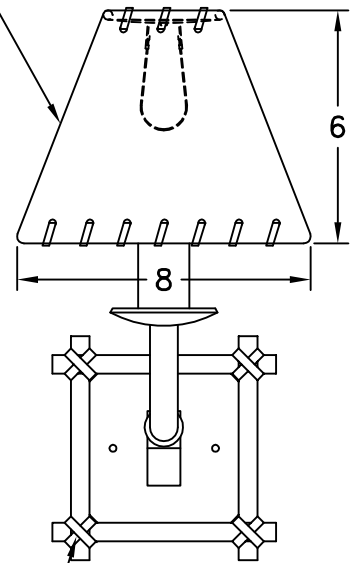

Location:

Product #: ID5005

SHOWN WITH SH-E15

LEATHER WRAP

LEATHER WRAP

Visit hammerton.com for product options and specifications.

Mounting Style: D	Electrical Type: INCANDESCENT
Approximate lbs.: 10	Bulb Qty: 1 Wattage: 40
Finish: SEE WEB SITE FOR OPTIONS	Voltage: 120
Top Diffuser: N/A	Socket Type: MEDIUM
Bottom Diffuser: N/A	UL Location: DRY

Mounting Detail

CAUTION
HARDWARE PACKET "D"
MOUNTS DIRECTLY TO
J-BOX.

All fixtures created by Hammerton are handcrafted by artisans. Dimensions may vary up to $\frac{7}{8}$ ".

©Copyright 2013. All rights in design, detail or invention of this drawing are reserved as the property of Hammerton. Any imitation or adaptation without written consent is strictly prohibited.