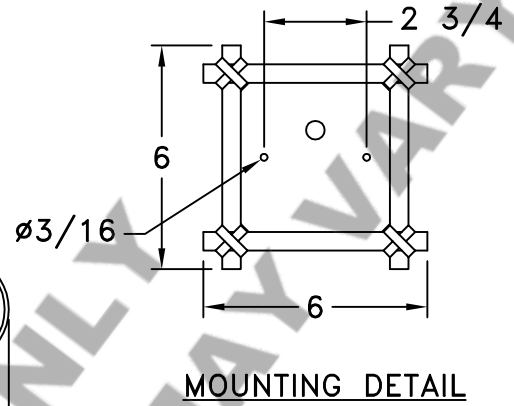

Location:

Product #: ID5005

SHOWN WITH SH-E15

LEATHER WRAP

LEATHER WRAP

Visit hammerton.com for product options and specifications.

Mounting Style: D	Electrical Type: INCANDESCENT
Approximate lbs.: 10	Bulb Qty: 1 Wattage: 40
Finish: SEE WEB SITE FOR OPTIONS	Voltage: 120
Top Diffuser: N/A	Socket Type: MEDIUM
Bottom Diffuser: N/A	UL Location: DRY

Mounting Detail

CAUTION
HARDWARE PACKET "D"
MOUNTS DIRECTLY TO
J-BOX.

All fixtures created by Hammerton are handcrafted by artisans. Dimensions may vary up to $\frac{7}{8}$ ".

©Copyright 2013. All rights in design, detail or invention of this drawing are reserved as the property of Hammerton. Any imitation or adaptation without written consent is strictly prohibited.