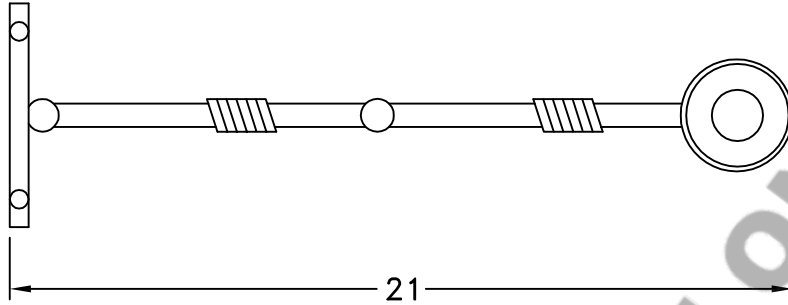

Location:

Product #: ID5005

SHOWN WITH SH-E15

LEATHER WRAP

LEATHER WRAP

Visit hammerton.com for product options and specifications.

Mounting Style: D	Electrical Type: INCANDESCENT
Approximate lbs.: 10	Bulb Qty: 1 Wattage: 40
Finish: SEE WEB SITE FOR OPTIONS	Voltage: 120
Top Diffuser: N/A	Socket Type: MEDIUM
Bottom Diffuser: N/A	UL Location: DRY

Mounting Detail

CAUTION
HARDWARE PACKET "D"
MOUNTS DIRECTLY TO
J-BOX.

All fixtures created by Hammerton are handcrafted by artisans. Dimensions may vary up to $\frac{7}{8}$ ".

©Copyright 2013. All rights in design, detail or invention of this drawing are reserved as the property of Hammerton. Any imitation or adaptation without written consent is strictly prohibited.