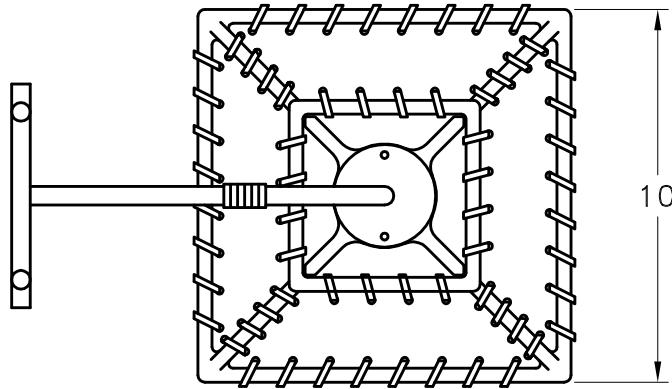

Location:

Product #: ID5003

MOUNTING PLATE

Visit hammerton.com for product options and specifications.

| | |
|----------------------------------|-------------------------------|
| Mounting Style: D | Electrical Type: INCANDESCENT |
| Approximate lbs.: 8 | Bulb Qty: 1 Wattage: 60 |
| Finish: SEE WEB SITE FOR OPTIONS | Voltage: 120 |
| Top Diffuser: NONE | Socket Type: E26/MEDIUM BASE |
| Bottom Diffuser: NONE | UL Location: DRY |

Mounting Detail

CAUTION
HARDWARE PACKET "D"
MOUNTS DIRECTLY TO
J-BOX.

All fixtures created by Hammerton are handcrafted by artisans. Dimensions may vary up to $\frac{7}{8}$ ".

©Copyright 2013. All rights in design, detail or invention of this drawing are reserved as the property of Hammerton. Any imitation or adaptation without written consent is strictly prohibited.