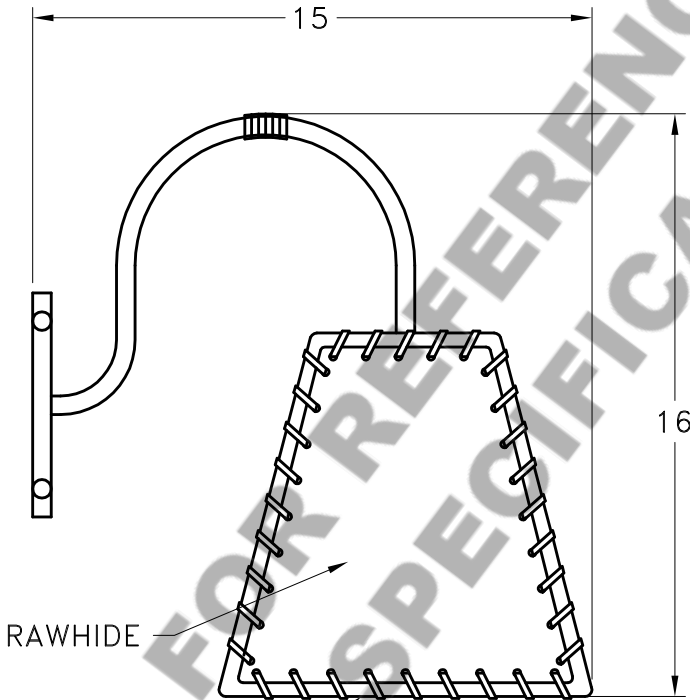

Location:

Product #: ID5003

MOUNTING PLATE

Visit hammerton.com for product options and specifications.

| | |
|----------------------------------|-------------------------------|
| Mounting Style: D | Electrical Type: INCANDESCENT |
| Approximate lbs.: 8 | Bulb Qty: 1 Wattage: 60 |
| Finish: SEE WEB SITE FOR OPTIONS | Voltage: 120 |
| Top Diffuser: NONE | Socket Type: E26/MEDIUM BASE |
| Bottom Diffuser: NONE | UL Location: DRY |

Mounting Detail

CAUTION
HARDWARE PACKET "D"
MOUNTS DIRECTLY TO
J-BOX.

All fixtures created by Hammerton are handcrafted by artisans. Dimensions may vary up to $\frac{7}{8}$ ".

©Copyright 2013. All rights in design, detail or invention of this drawing are reserved as the property of Hammerton. Any imitation or adaptation without written consent is strictly prohibited.