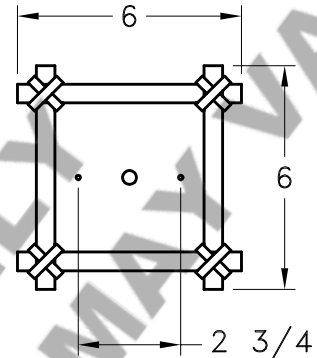

Location:

Product #: ID5003

MOUNTING PLATE

Visit hammerton.com for product options and specifications.

| | |
|----------------------------------|-------------------------------|
| Mounting Style: D | Electrical Type: INCANDESCENT |
| Approximate lbs.: 8 | Bulb Qty: 1 Wattage: 60 |
| Finish: SEE WEB SITE FOR OPTIONS | Voltage: 120 |
| Top Diffuser: NONE | Socket Type: E26/MEDIUM BASE |
| Bottom Diffuser: NONE | UL Location: DRY |

Mounting Detail

CAUTION
HARDWARE PACKET "D"
MOUNTS DIRECTLY TO
J-BOX.

All fixtures created by Hammerton are handcrafted by artisans. Dimensions may vary up to $\frac{7}{8}$ ".

©Copyright 2013. All rights in design, detail or invention of this drawing are reserved as the property of Hammerton. Any imitation or adaptation without written consent is strictly prohibited.