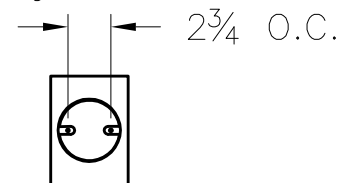

Location:

Product #: ID5003

MOUNTING PLATE

Visit hammerton.com for product options and specifications.

| | |
|----------------------------------|-------------------------------|
| Mounting Style: D | Electrical Type: INCANDESCENT |
| Approximate lbs.: 8 | Bulb Qty: 1 Wattage: 60 |
| Finish: SEE WEB SITE FOR OPTIONS | Voltage: 120 |
| Top Diffuser: NONE | Socket Type: E26/MEDIUM BASE |
| Bottom Diffuser: NONE | UL Location: DRY |

Mounting Detail

CAUTION
HARDWARE PACKET "D"
MOUNTS DIRECTLY TO
J-BOX.

All fixtures created by Hammerton are handcrafted by artisans. Dimensions may vary up to $\frac{7}{8}$ ".

©Copyright 2013. All rights in design, detail or invention of this drawing are reserved as the property of Hammerton. Any imitation or adaptation without written consent is strictly prohibited.