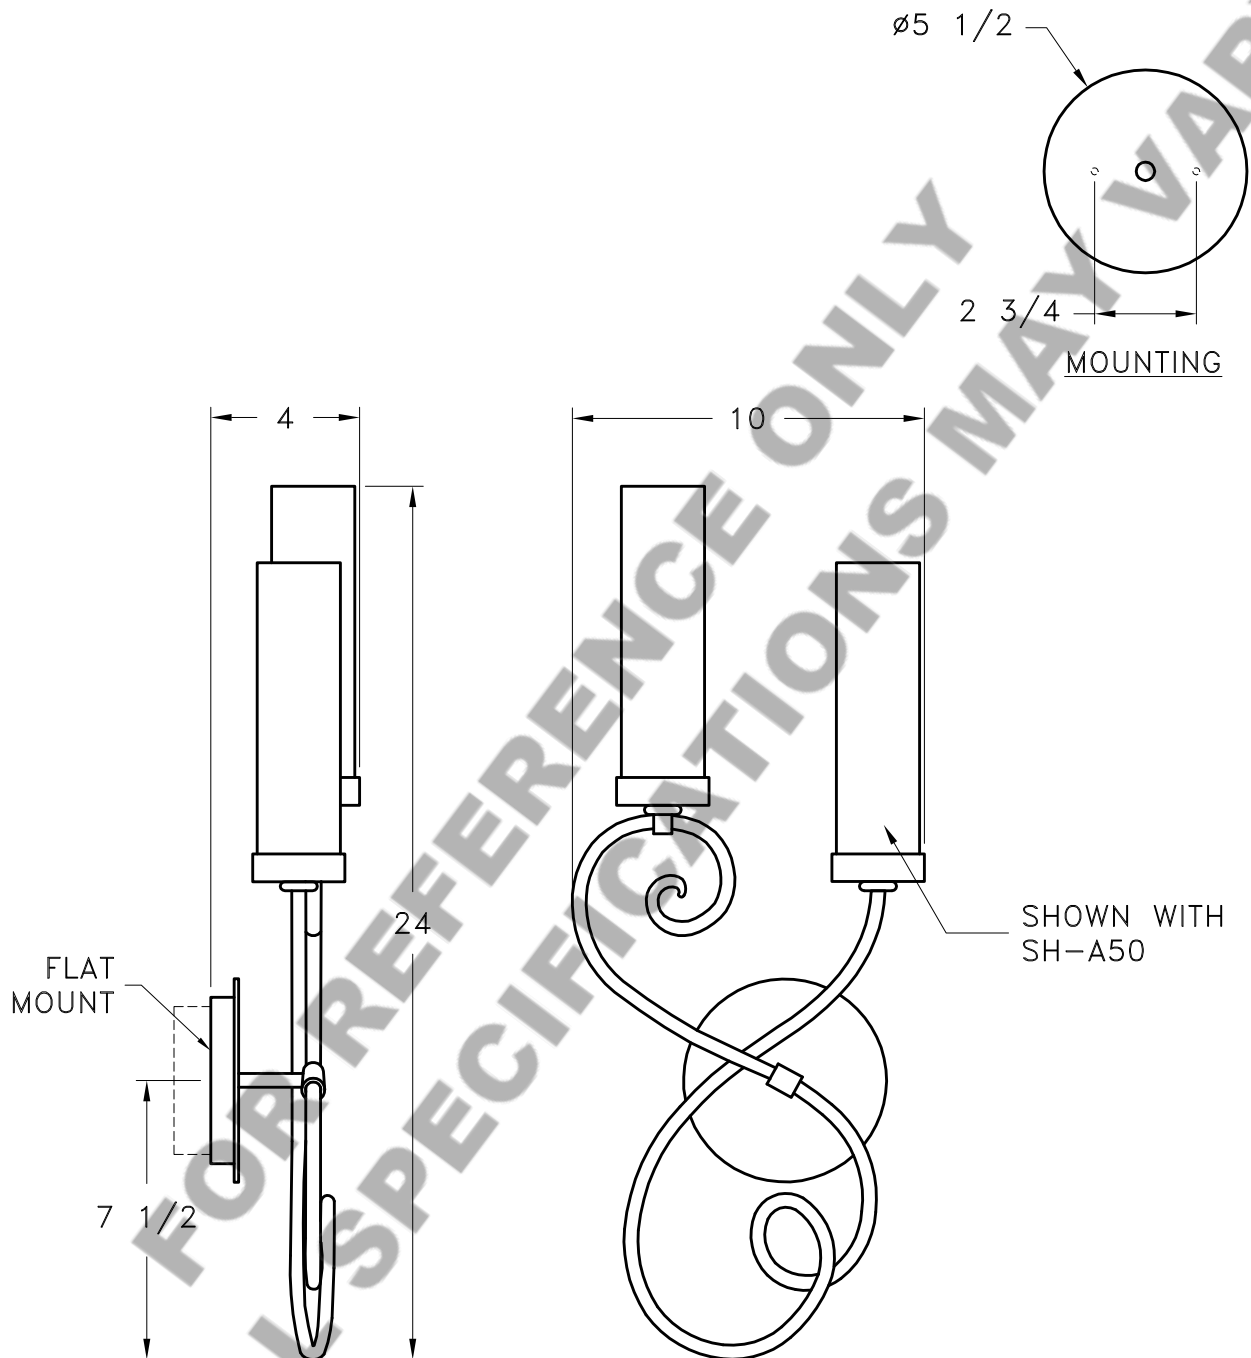

Location:

Product #: ID1017

Visit hammerton.com for product options and specifications.

Mounting Style: D	Electrical Type: INCANDESCENT	Mounting Detail 
Approximate lbs.: 13	Bulb Qty: 2 Wattage: SEE SHADE	
Finish: SEE WEB SITE FOR OPTIONS	Voltage: 120	
Top Diffuser: N/A	Socket Type: CANDELABRA	
Bottom Diffuser: N/A	UL Location: DRY	

All fixtures created by Hammerton are handcrafted by artisans. Dimensions may vary up to 7/8".

©Copyright 2013. All rights in design, detail or invention of this drawing are reserved as the property of Hammerton. Any imitation or adaptation without written consent is strictly prohibited.