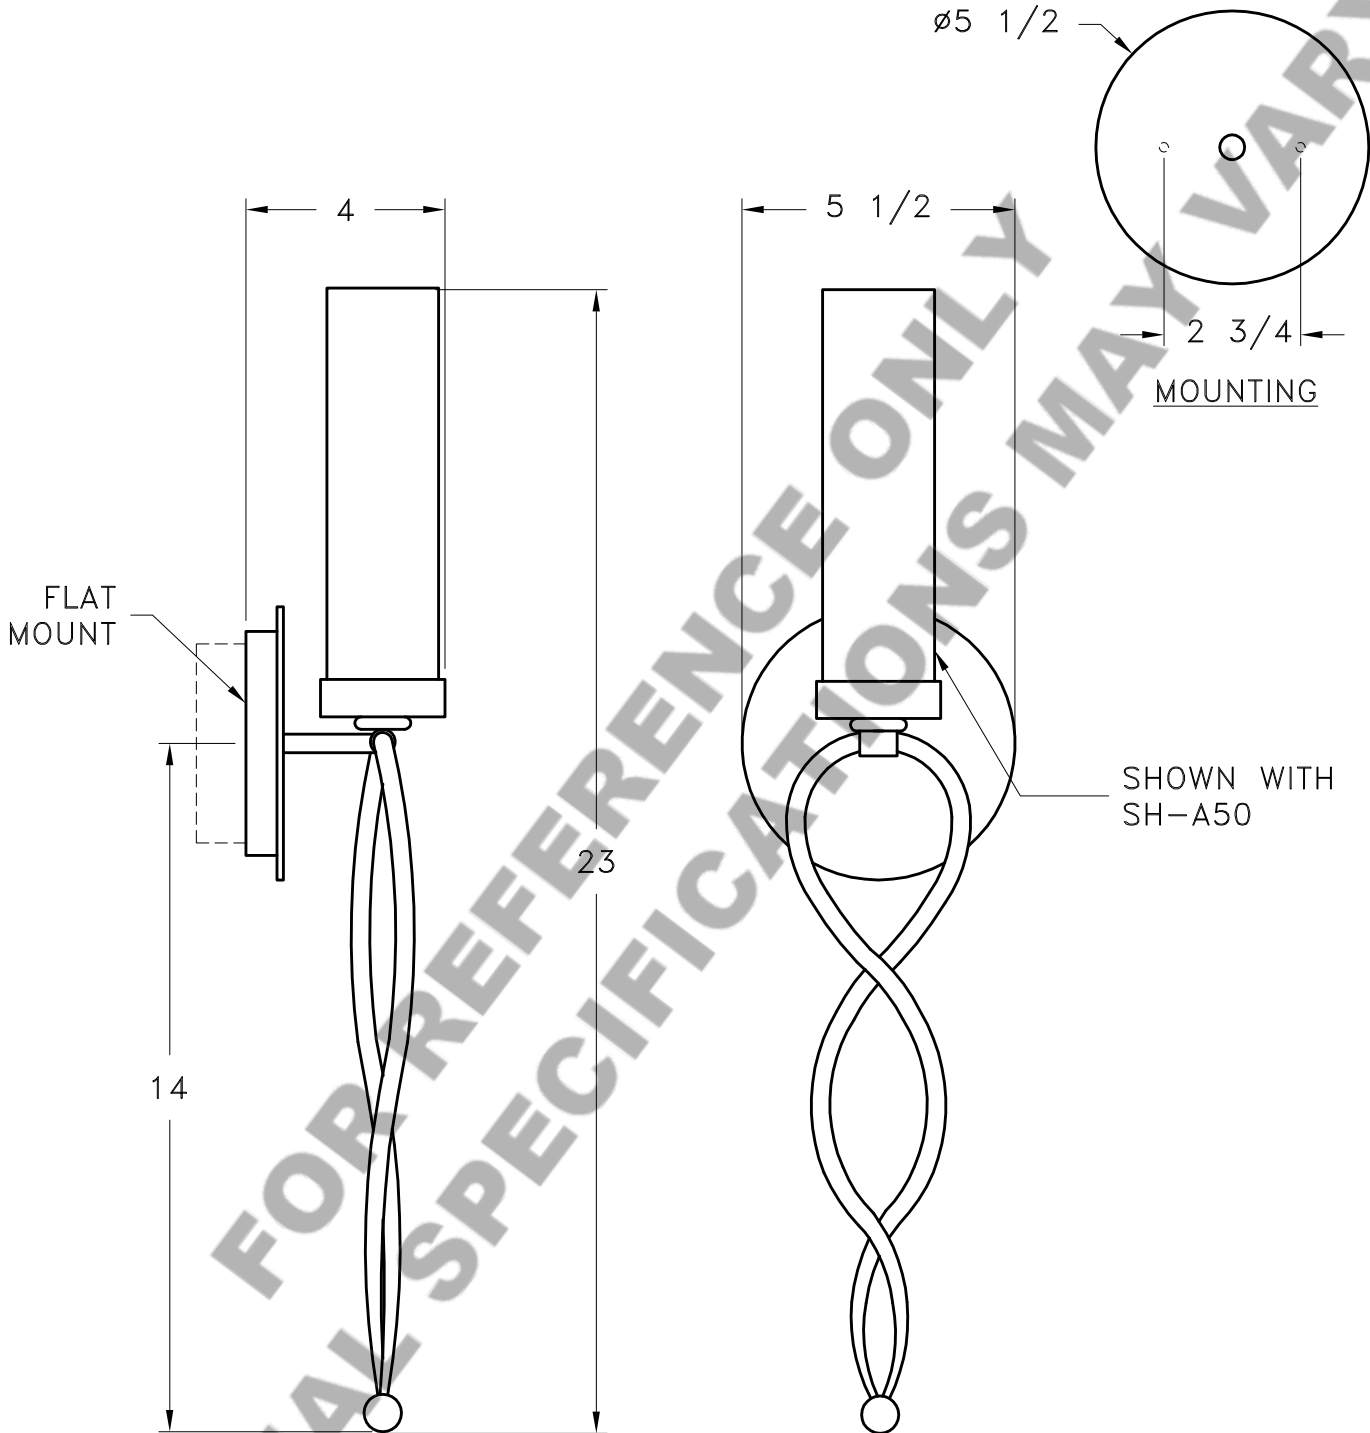

Location:

Product #: ID1012

Visit hammerton.com for product options and specifications.

Mounting Style: D	Electrical Type: INCANDESCENT	Mounting Detail  CAUTION HARDWARE PACKET "D" MOUNTS DIRECTLY TO J-BOX.
Approximate lbs.: 10	Bulb Qty: 1 Wattage: SEE SHADE	
Finish: SEE WEB SITE FOR OPTIONS	Voltage: 120	
Top Diffuser: N/A	Socket Type: CANDELABRA	
Bottom Diffuser: N/A	UL Location: DRY	
All fixtures created by Hammerton are handcrafted by artisans. Dimensions may vary up to 7/8". ©Copyright 2013. All rights in design, detail or invention of this drawing are reserved as the property of Hammerton. Any imitation or adaptation without written consent is strictly prohibited. Hammerton Inc. · 217 Wright Brothers Dr. · Salt Lake City, UT 84116 · (801) 973-8095		