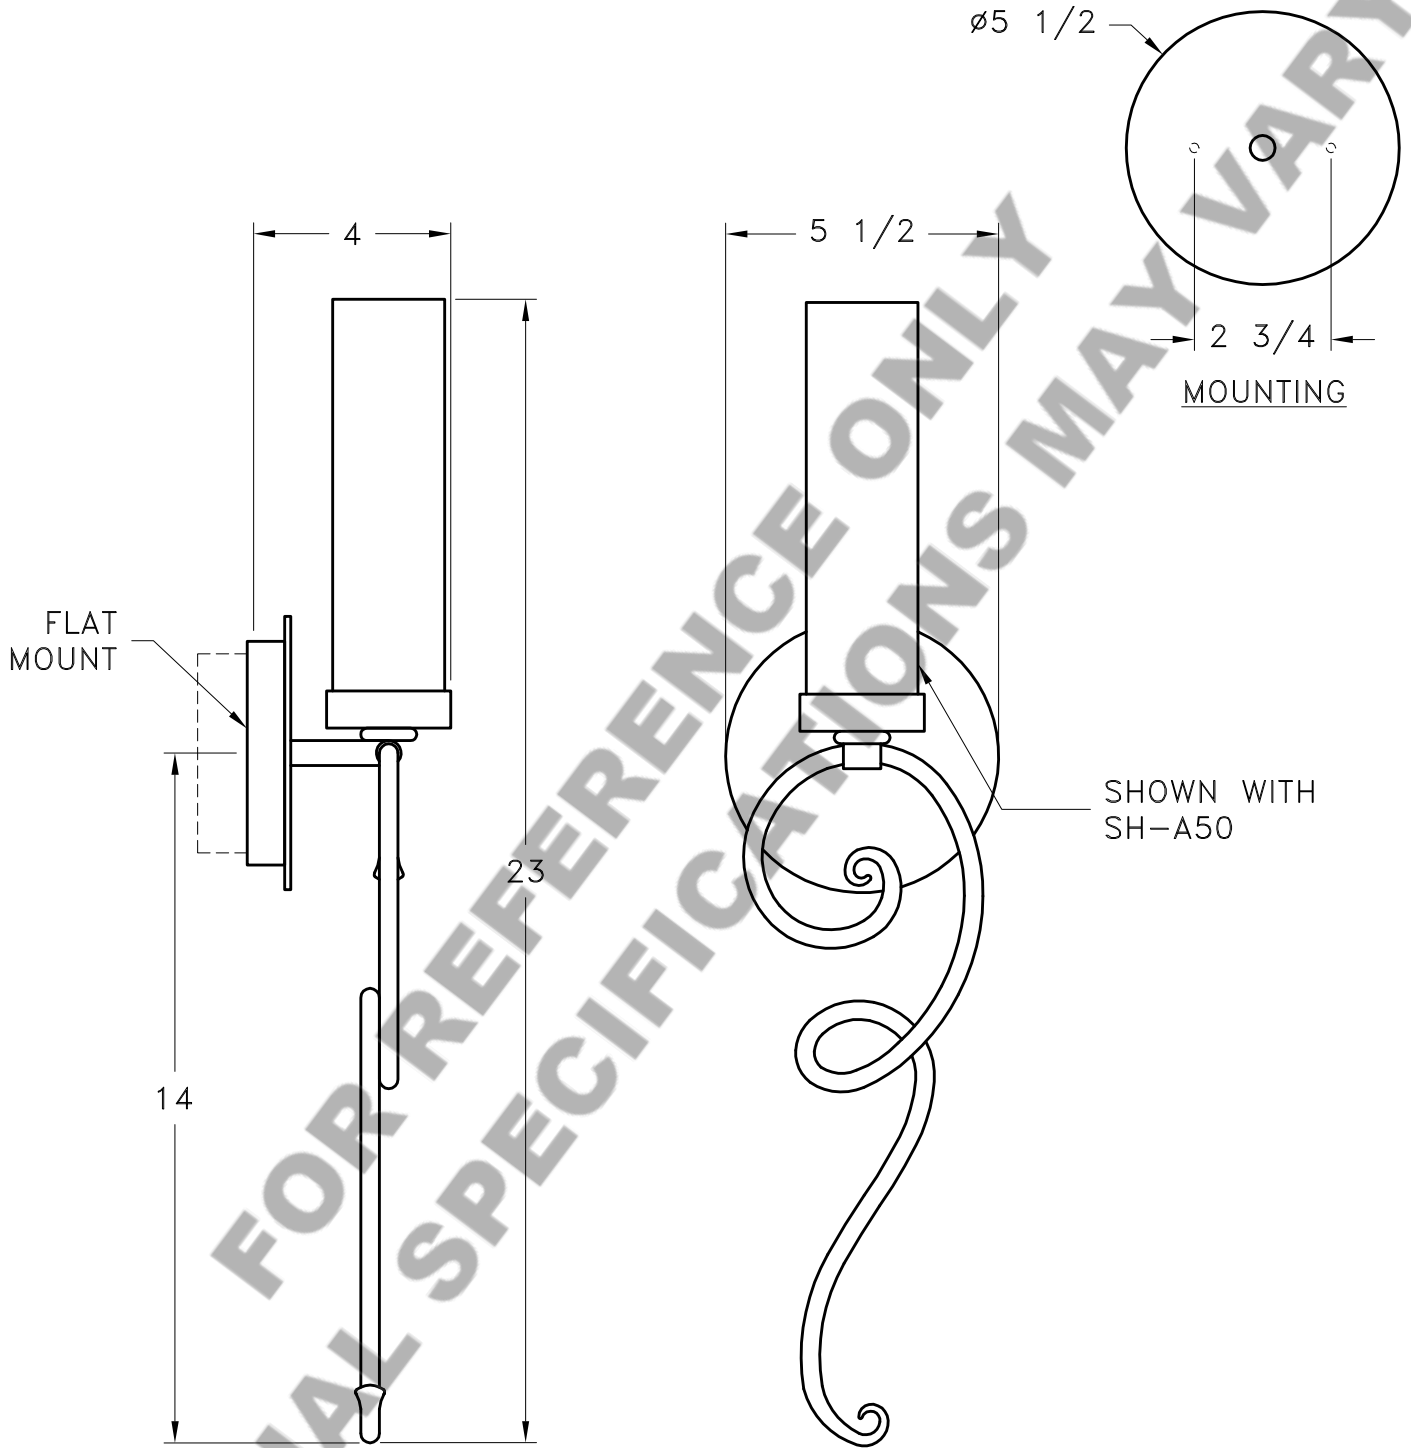

Location:

Product #: ID1011

Visit hammerton.com for product options and specifications.

Mounting Style: D	Electrical Type: INCANDESCENT	Mounting Detail
Approximate lbs.: 10	Bulb Qty: 1 Wattage: SEE SHADE	<p>2 $\frac{3}{4}$ O.C.</p>
Finish: SEE WEB SITE FOR OPTIONS	Voltage: 120	
Top Diffuser: N/A	Socket Type: CANDELABRA	
Bottom Diffuser: N/A	UL Location: DRY	
All fixtures created by Hammerton are handcrafted by artisans. Dimensions may vary up to $\frac{7}{8}$ ".		
©Copyright 2013. All rights in design, detail or invention of this drawing are reserved as the property of Hammerton. Any imitation or adaptation without written consent is strictly prohibited.		
Hammerton Inc. · 217 Wright Brothers Dr. · Salt Lake City, UT 84116 · (801) 973-8095		

CAUTION
HARDWARE PACKET "D"
MOUNTS DIRECTLY TO
J-BOX.