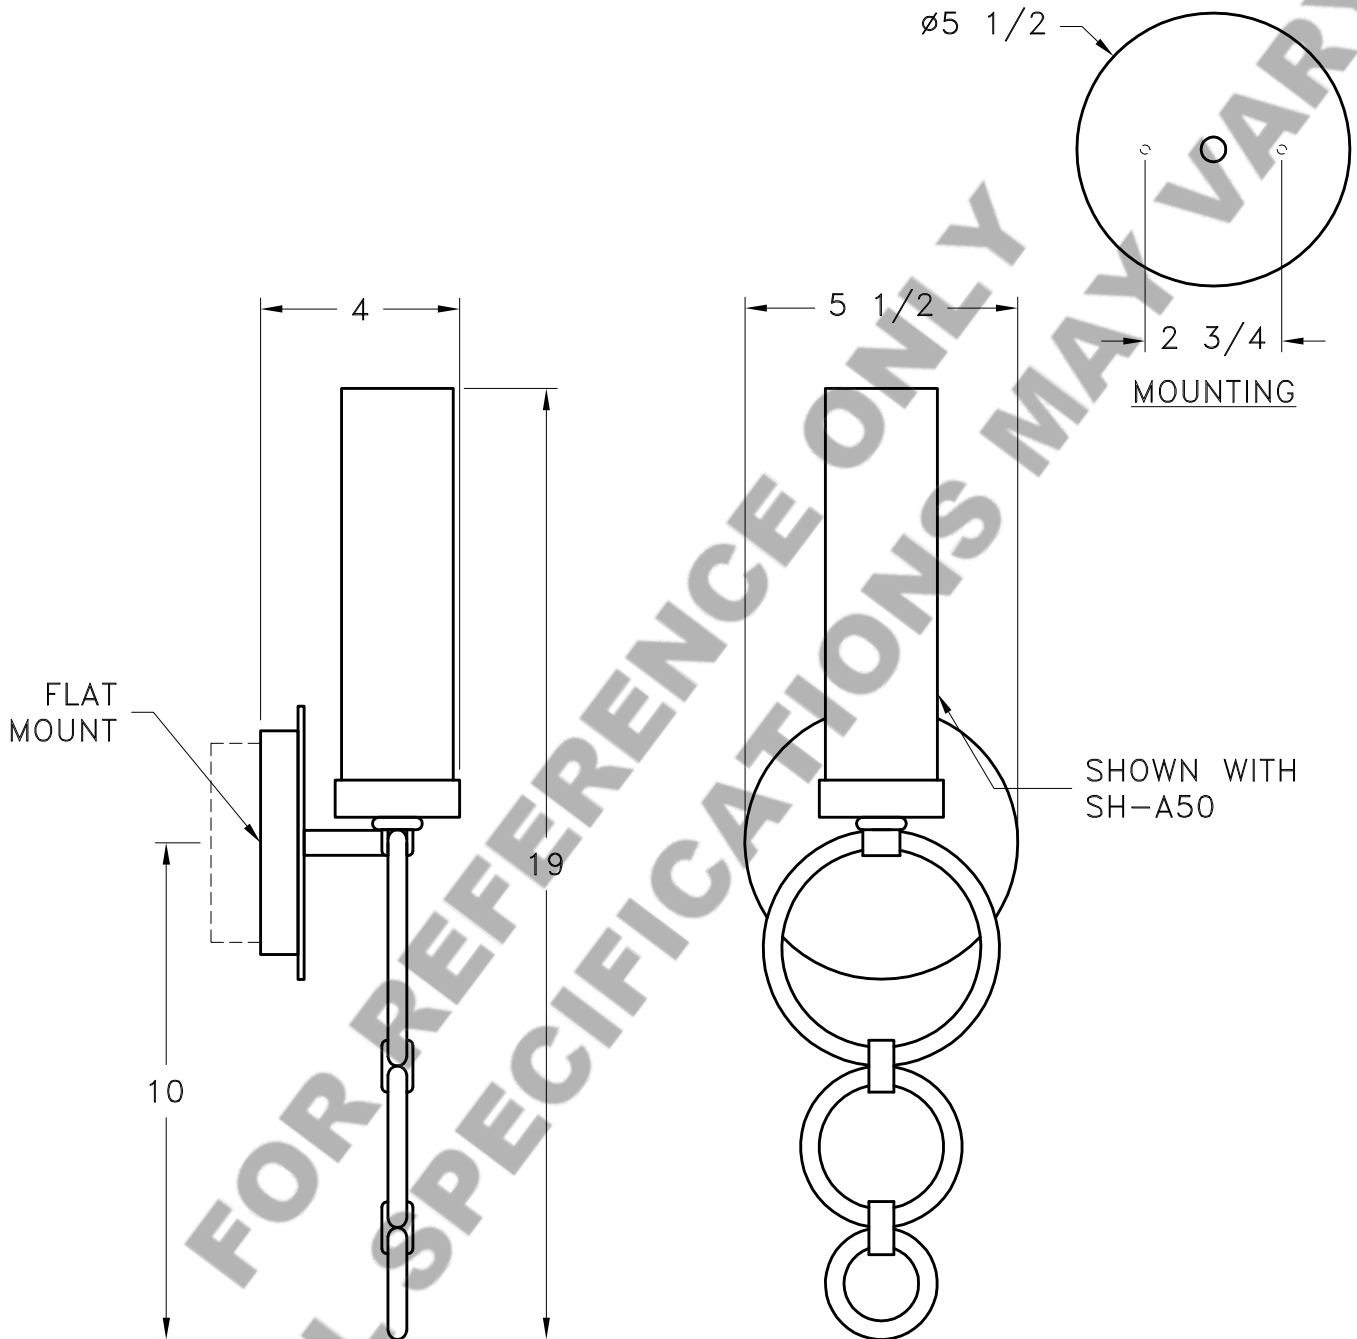

Location:

Product #: ID1010

Visit [hammerton.com](http://hammerton.com) for product options and specifications.

Mounting Style: D	Electrical Type: INCANDESCENT	Mounting Detail  CAUTION HARDWARE PACKET "D" MOUNTS DIRECTLY TO J-BOX.
Approximate lbs.: 10	Bulb Qty: 1    Wattage: SEE SHADE	
Finish: SEE WEB SITE FOR OPTIONS	Voltage: 120	
Top Diffuser: N/A	Socket Type: CANDELABRA	
Bottom Diffuser: N/A	UL Location: DRY	
All fixtures created by Hammerton are handcrafted by artisans. Dimensions may vary up to $\frac{7}{8}$ ". ©Copyright 2013. All rights in design, detail or invention of this drawing are reserved as the property of Hammerton. Any imitation or adaptation without written consent is strictly prohibited. Hammerton Inc. · 217 Wright Brothers Dr. · Salt Lake City, UT 84116 · (801) 973-8095		