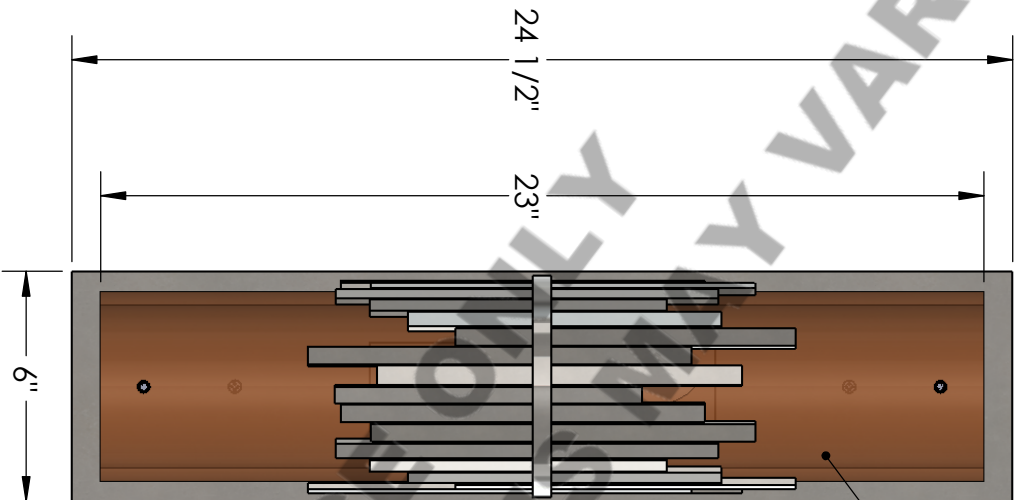

HAMMERTON

SPECIFICATION DRAWING

Approved By:

Product #: CS1001

CRYSTAL
GLASS WITH
CUSTOM TINT

Mounting Style: FLAT	Electrical Type: INCANDESCENT
Approximate lbs.: 18	Bulb Qty: 2 Wattage: 60
Finish:SEE WEB SITE FOR OPTIONS	Voltage:120
Top Diffuser: OPEN	Socket Type:MEDIUM
Bottom Diffuser: OPEN	UL Location: DRY