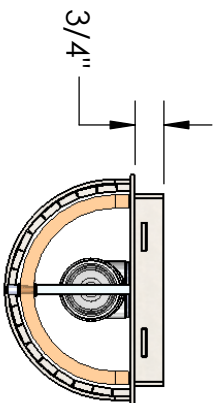

HAMMERTON

SPECIFICATION DRAWING

Approved By:

Product #: CS1001

CRYSTAL
GLASS WITH
CUSTOM TINT

Mounting Style: FLAT	Electrical Type: INCANDESCENT
Approximate lbs.: 18	Bulb Qty: 2 Wattage: 60
Finish:SEE WEB SITE FOR OPTIONS	Voltage:120
Top Diffuser: OPEN	Socket Type:MEDIUM
Bottom Diffuser: OPEN	UL Location: DRY

All fixtures created by Hammeron are handcrafted by artisans—dimensions may vary.

© Copyright 2018. All rights in design, detail or invention of this drawing are reserved as the property of Hammeron. Any imitation or adaptation without written consent is strictly prohibited.