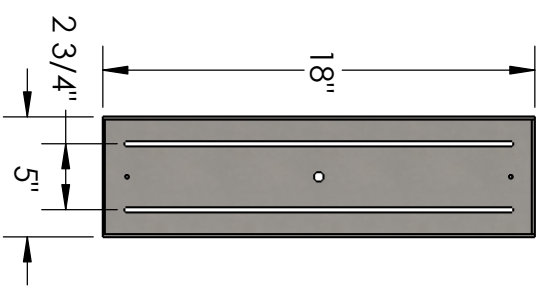

HAMMERTON

SPECIFICATION DRAWING

Approved By:

Product #: CS1001

CRYSTAL
GLASS WITH
CUSTOM TINT

Mounting Style: FLAT	Electrical Type: INCANDESCENT
Approximate lbs.: 18	Bulb Qty: 2 Wattage: 60
Finish:SEE WEB SITE FOR OPTIONS	Voltage:120
Top Diffuser: OPEN	Socket Type:MEDIUM
Bottom Diffuser: OPEN	UL Location: DRY