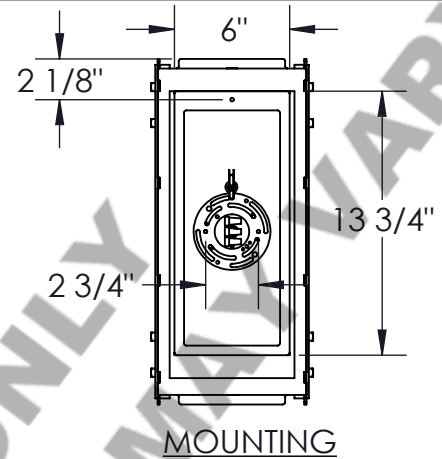

Approved By:

Product #: CS8076

Date: 4/20/23

| | |
|--|-------------------------------|
| Mounting Style: FLAT | Electrical Type: INCANDESCENT |
| Approximate lbs.: 21 | Bulb Qty: 2 Wattage: 75 |
| Finish: SEE WEBSITE FOR OPTIONS | Voltage: 120 |
| Top Diffuser: OPEN | Socket Type: E26 |
| Bottom Diffuser: SEE WEBSITE FOR OPTIONS | Location: DRY |
| All fixtures created by Hammerton are handcrafted by artisans—dimensions may vary. | |
| © Copyright 2023. All rights in design, detail or invention of this drawing are reserved as the property of Hammerton. Any imitation or adaptation without written consent is strictly prohibited. | |

Mounting Detail

UL APPROVED J-BOX

CAUTION
HARDWARE PACKET "E"
MOUNTS DIRECTLY TO J-BOX.