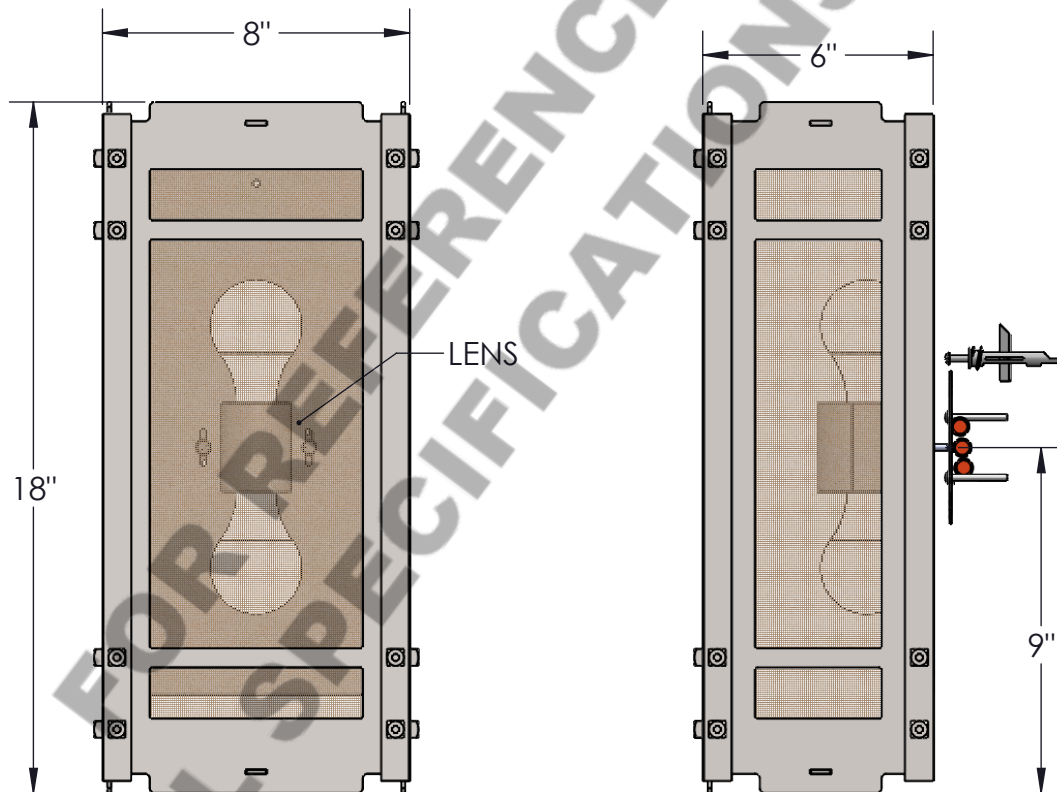

Approved By:

Product #: CS8076

Date: 4/20/23

| | |
|--|-------------------------------|
| Mounting Style: FLAT | Electrical Type: INCANDESCENT |
| Approximate lbs.: 21 | Bulb Qty: 2 Wattage: 75 |
| Finish: SEE WEBSITE FOR OPTIONS | Voltage: 120 |
| Top Diffuser: OPEN | Socket Type: E26 |
| Bottom Diffuser: SEE WEBSITE FOR OPTIONS | Location: DRY |
| All fixtures created by Hammerton are handcrafted by artisans—dimensions may vary. | |
| © Copyright 2023. All rights in design, detail or invention of this drawing are reserved as the property of Hammerton. Any imitation or adaptation without written consent is strictly prohibited. | |

Mounting Detail

UL APPROVED J-BOX

CAUTION
HARDWARE PACKET "E"
MOUNTS DIRECTLY TO J-BOX.