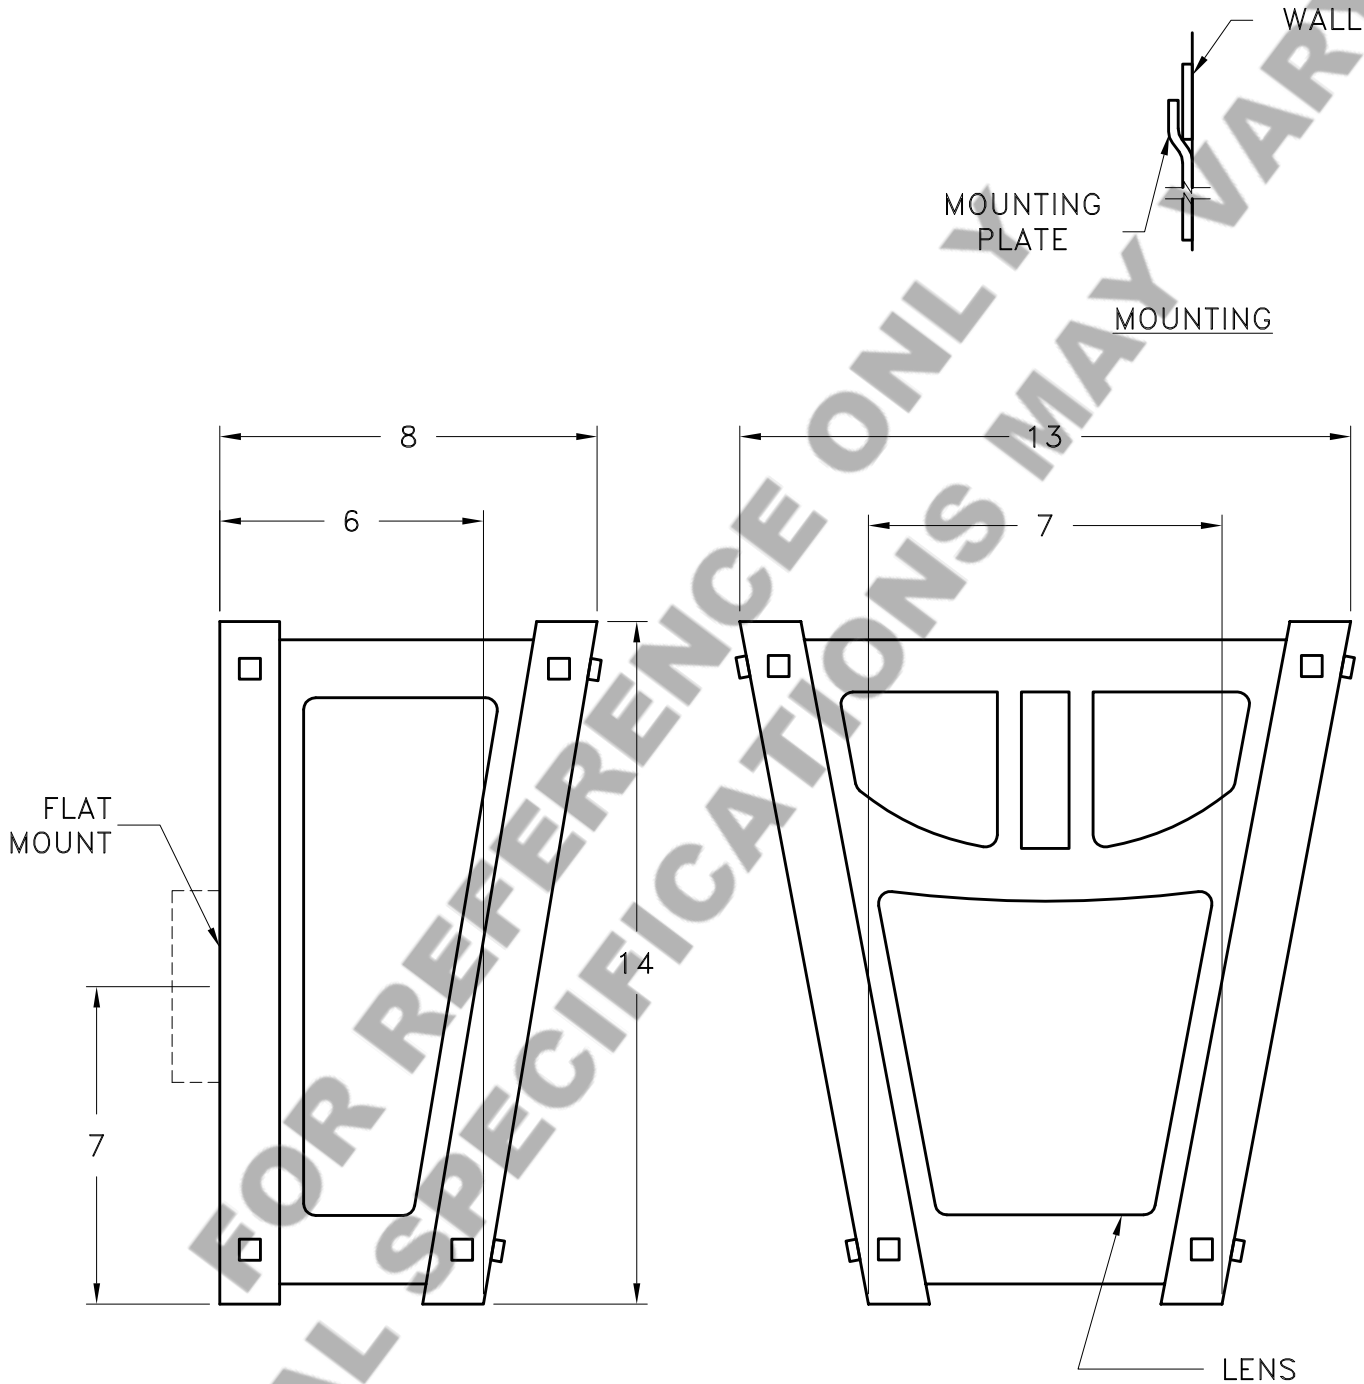

Location:

Product #: CS8027

Visit hammerton.com for product options and specifications.

Mounting Style: E	Electrical Type: INCANDESCENT	Mounting Detail 
Approximate lbs.: 15	Bulb Qty: 2 Wattage: 75	
Finish: SEE WEB SITE FOR OPTIONS	Voltage: 120	UL APPROVED J-BOX
Top Diffuser: OPEN	Socket Type: MEDIUM	
Bottom Diffuser: SAME AS LENS	UL Location: DRY	CAUTION HARDWARE PACKET "E" MOUNTS DIRECTLY TO J-BOX.
All fixtures created by Hammerton are handcrafted by artisans. Dimensions may vary up to 7/8".		
© Copyright 2013. All rights in design, detail or invention of this drawing are reserved as the property of Hammerton. Any imitation or adaptation without written consent is strictly prohibited.		
Hammerton Inc. • 217 Wright Brothers Dr. • Salt Lake City, UT 84116 • (801) 973-8095		