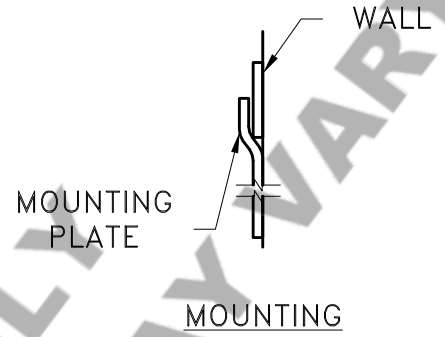

Location:

Product #: CS8009

Visit hammerton.com for product options and specifications.

Mounting Style: E	Electrical Type: INCANDESCENT
Approximate lbs.: 15	Bulb Qty: 2 Wattage: 75
Finish: SEE WEB SITE FOR OPTIONS	Voltage: 120
Top Diffuser: OPEN	Socket Type: MEDIUM
Bottom Diffuser: SAME AS LENS	UL Location: DRY

All fixtures created by Hammerton are handcrafted by artisans. Dimensions may vary up to 1/8".

©Copyright 2013. All rights in design, detail or invention of this drawing are reserved as the property of Hammerton. Any imitation or adaptation without written consent is strictly prohibited.