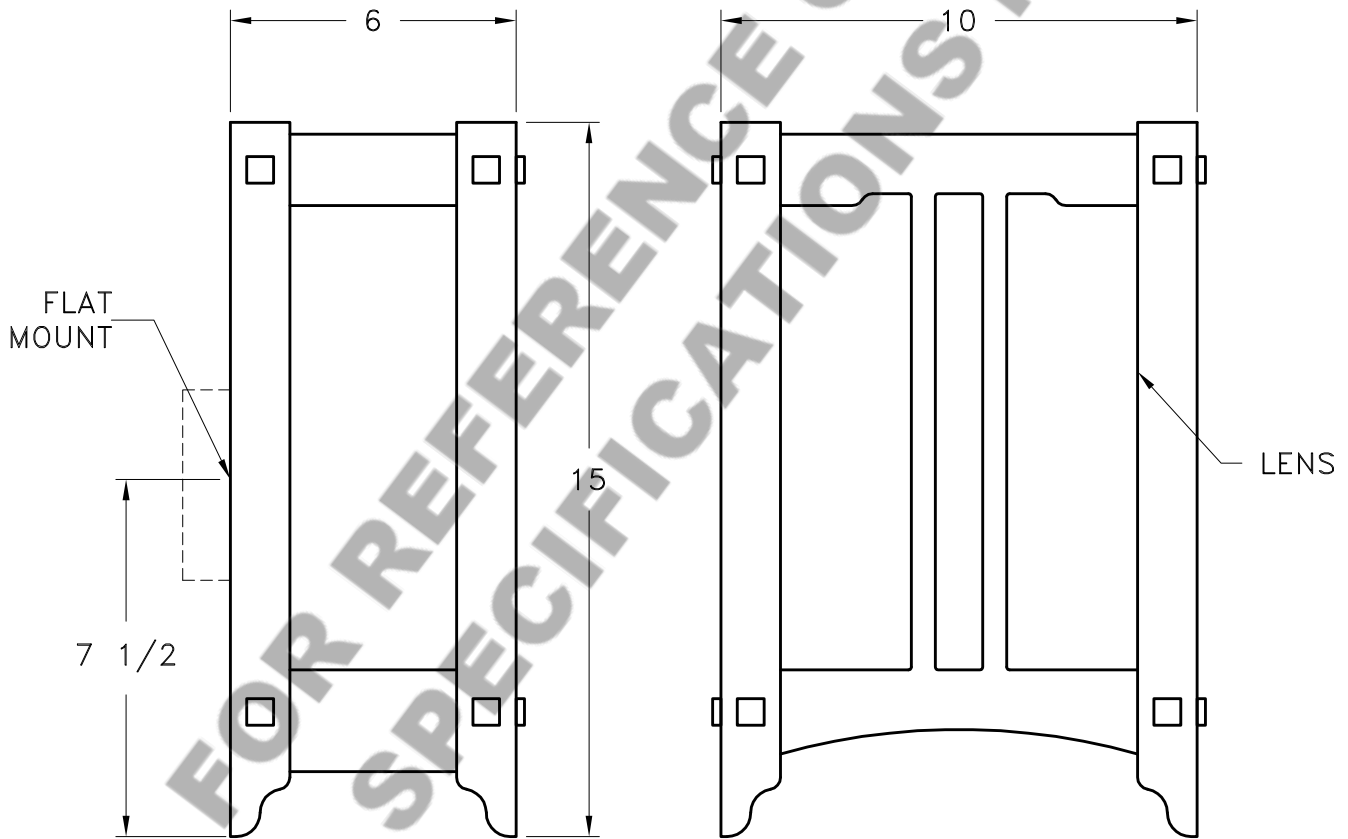

Location:

Product #: CS8009

Visit hammerton.com for product options and specifications.

Mounting Style: E	Electrical Type: INCANDESCENT
Approximate lbs.: 15	Bulb Qty: 2 Wattage: 75
Finish: SEE WEB SITE FOR OPTIONS	Voltage: 120
Top Diffuser: OPEN	Socket Type: MEDIUM
Bottom Diffuser: SAME AS LENS	UL Location: DRY

All fixtures created by Hammerton are handcrafted by artisans. Dimensions may vary up to 1/8".

©Copyright 2013. All rights in design, detail or invention of this drawing are reserved as the property of Hammerton. Any imitation or adaptation without written consent is strictly prohibited.