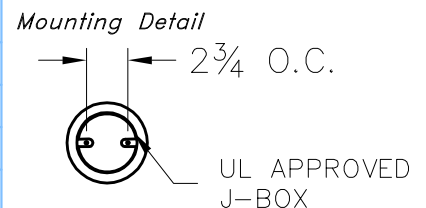

Location:

Product #: CS6018

BEAR MOTIF SHOWN

ANIMAL MOTIF OPTIONS:
RIGHT FACING SHOWN
LEFT FACING AVAILABLE

Visit hammerton.com for product options and specifications.

Mounting Style: E	Electrical Type: INCANDESCENT
Approximate lbs.: 12	Bulb Qty: 2 Wattage: 75
Finish: SEE WEB SITE FOR OPTIONS	Voltage: 120
Top Diffuser: OPEN	Socket Type: MEDIUM
Bottom Diffuser: SAME AS LENS	UL Location: DRY

CAUTION
HARDWARE PACKET "E"
MOUNTS DIRECTLY TO
J-BOX.

All fixtures created by Hammerton are handcrafted by artisans. Dimensions may vary up to 1/8".

©Copyright 2013. All rights in design, detail or invention of this drawing are reserved as the property of Hammerton. Any imitation or adaptation without written consent is strictly prohibited.