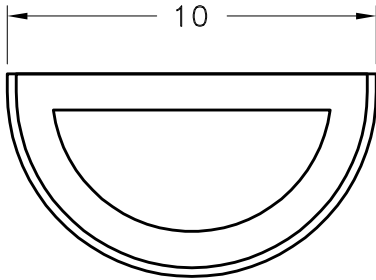

Location:

Product #: CS6018

BEAR MOTIF SHOWN

ANIMAL MOTIF OPTIONS:
RIGHT FACING SHOWN
LEFT FACING AVAILABLE

Visit hammerton.com for product options and specifications.

Mounting Style: E	Electrical Type: INCANDESCENT
Approximate lbs.: 12	Bulb Qty: 2 Wattage: 75
Finish: SEE WEB SITE FOR OPTIONS	Voltage: 120
Top Diffuser: OPEN	Socket Type: MEDIUM
Bottom Diffuser: SAME AS LENS	UL Location: DRY

CAUTION
HARDWARE PACKET "E"
MOUNTS DIRECTLY TO
J-BOX.

All fixtures created by Hammerton are handcrafted by artisans. Dimensions may vary up to 1/8".

©Copyright 2013. All rights in design, detail or invention of this drawing are reserved as the property of Hammerton. Any imitation or adaptation without written consent is strictly prohibited.