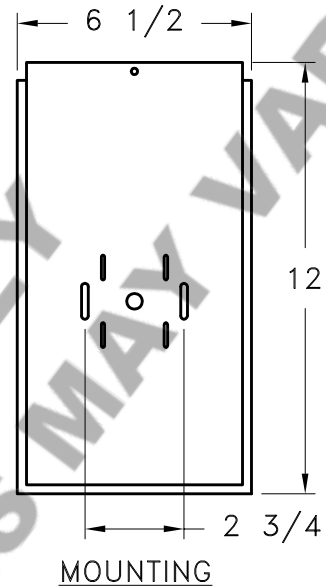

Location:

Product #: CS6018

BEAR MOTIF SHOWN

ANIMAL MOTIF OPTIONS:
RIGHT FACING SHOWN
LEFT FACING AVAILABLE

Visit hammerton.com for product options and specifications.

Mounting Style: E	Electrical Type: INCANDESCENT
Approximate lbs.: 12	Bulb Qty: 2 Wattage: 75
Finish: SEE WEB SITE FOR OPTIONS	Voltage: 120
Top Diffuser: OPEN	Socket Type: MEDIUM
Bottom Diffuser: SAME AS LENS	UL Location: DRY

CAUTION
HARDWARE PACKET "E"
MOUNTS DIRECTLY TO
J-BOX.

All fixtures created by Hammerton are handcrafted by artisans. Dimensions may vary up to 1/8".

©Copyright 2013. All rights in design, detail or invention of this drawing are reserved as the property of Hammerton. Any imitation or adaptation without written consent is strictly prohibited.