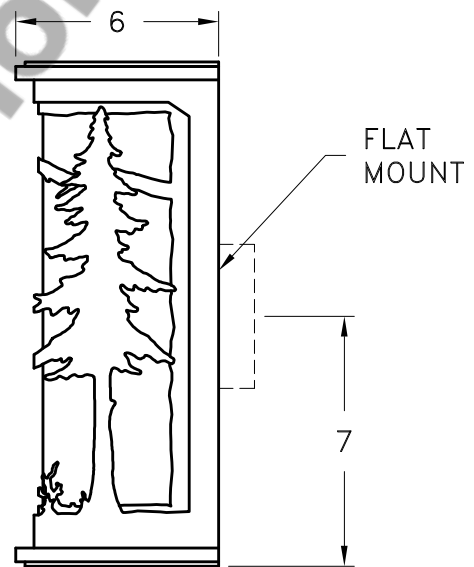

Location:

Product #: CS6018

BEAR MOTIF SHOWN

ANIMAL MOTIF OPTIONS:
RIGHT FACING SHOWN
LEFT FACING AVAILABLE

Visit hammerton.com for product options and specifications.

Mounting Style: E	Electrical Type: INCANDESCENT
Approximate lbs.: 12	Bulb Qty: 2 Wattage: 75
Finish: SEE WEB SITE FOR OPTIONS	Voltage: 120
Top Diffuser: OPEN	Socket Type: MEDIUM
Bottom Diffuser: SAME AS LENS	UL Location: DRY

CAUTION
HARDWARE PACKET "E"
MOUNTS DIRECTLY TO
J-BOX.

All fixtures created by Hammerton are handcrafted by artisans. Dimensions may vary up to 1/8".

©Copyright 2013. All rights in design, detail or invention of this drawing are reserved as the property of Hammerton. Any imitation or adaptation without written consent is strictly prohibited.