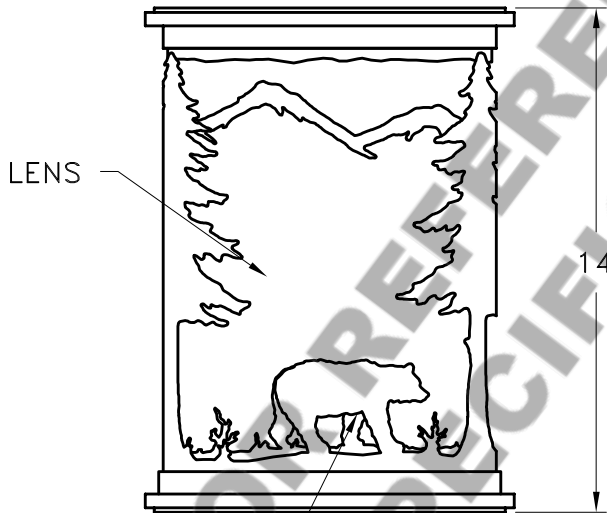

Location:

Product #: CS6018

BEAR MOTIF SHOWN

ANIMAL MOTIF OPTIONS:
RIGHT FACING SHOWN
LEFT FACING AVAILABLE

Visit hammerton.com for product options and specifications.

Mounting Style: E	Electrical Type: INCANDESCENT
Approximate lbs.: 12	Bulb Qty: 2 Wattage: 75
Finish: SEE WEB SITE FOR OPTIONS	Voltage: 120
Top Diffuser: OPEN	Socket Type: MEDIUM
Bottom Diffuser: SAME AS LENS	UL Location: DRY

CAUTION
HARDWARE PACKET "E"
MOUNTS DIRECTLY TO
J-BOX.

All fixtures created by Hammerton are handcrafted by artisans. Dimensions may vary up to 1/8".

©Copyright 2013. All rights in design, detail or invention of this drawing are reserved as the property of Hammerton. Any imitation or adaptation without written consent is strictly prohibited.