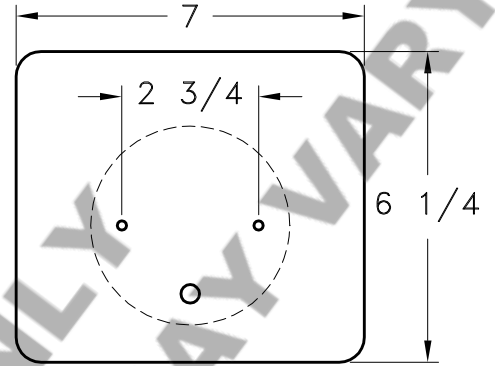

Location:

Product #: CS1016

MOUNTING

Visit hammerton.com for product options and specifications.

Mounting Style: J	Electrical Type: INCANDESCENT	<p>Mounting Detail</p> <p>CAUTION HARDWARE PACKET "D" MOUNTS DIRECTLY TO J-BOX.</p>
Approximate lbs.: CS1016	Bulb Qty: 2 Wattage: 60	
Finish: SEE WEB SITE FOR OPTIONS	Voltage: 120	
Top Diffuser: OPEN	Socket Type: CANDELABRA	
Bottom Diffuser: OPEN	UL Location: DRY	
<p>All fixtures created by Hammerton are handcrafted by artisans. Dimensions may vary up to 7/8".</p> <p>©Copyright 2013. All rights in design, detail or invention of this drawing are reserved as the property of Hammerton. Any imitation or adaptation without written consent is strictly prohibited.</p> <p>Hammerton Inc. · 217 Wright Brothers Dr. · Salt Lake City, UT 84116 · (801) 973-8095</p>		