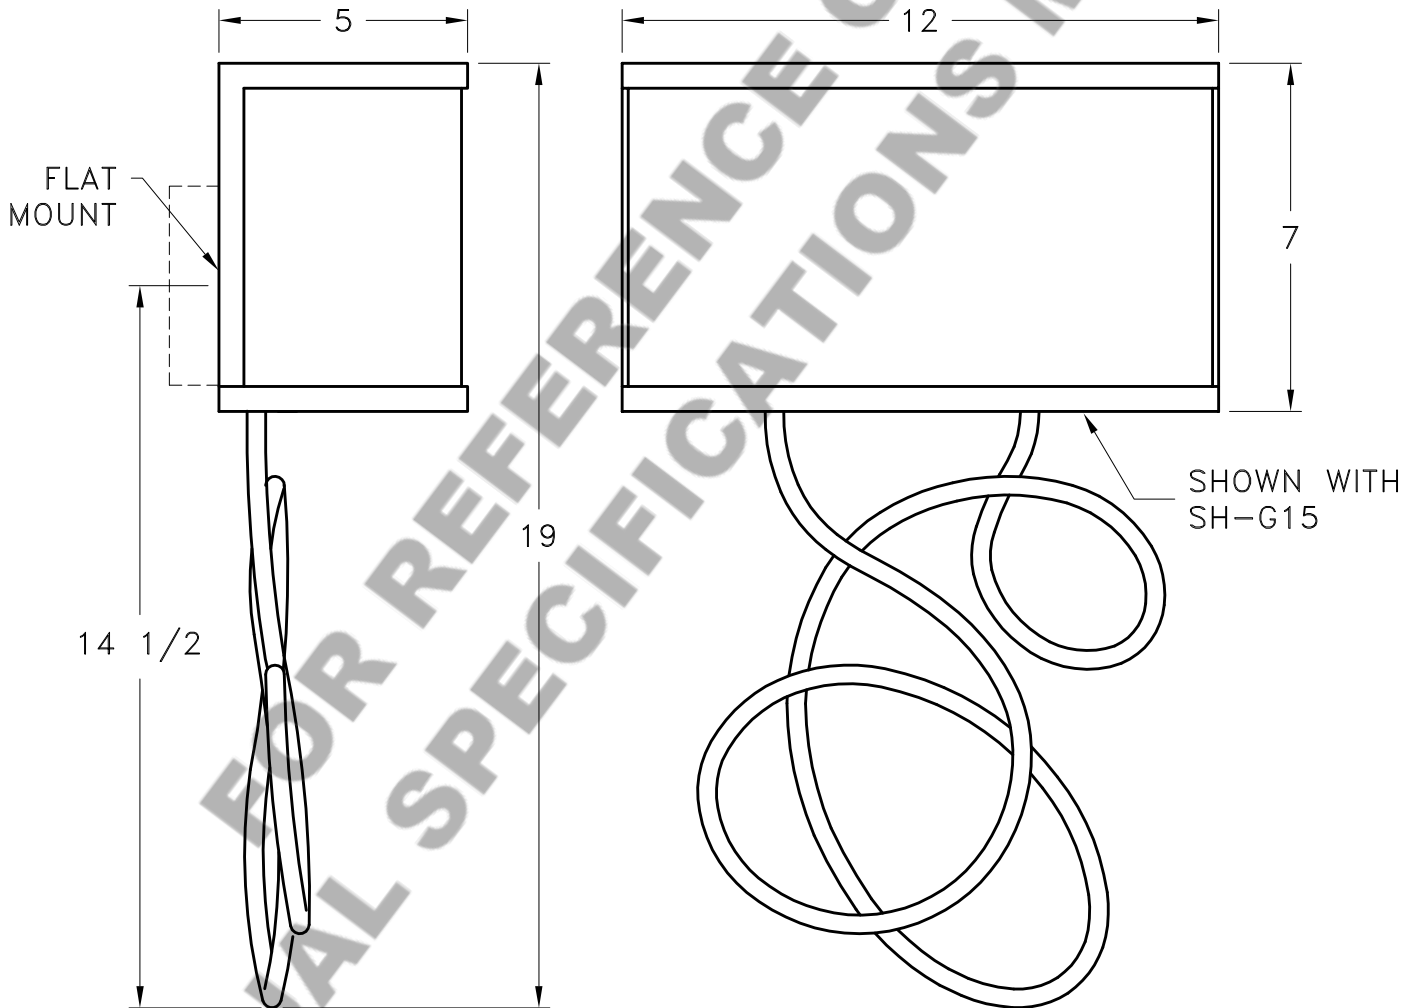

Location:

Product #: CS1016

MOUNTING

Visit hammerton.com for product options and specifications.

Mounting Style: J	Electrical Type: INCANDESCENT	<p>Mounting Detail</p> <p>CAUTION HARDWARE PACKET "D" MOUNTS DIRECTLY TO J-BOX.</p>
Approximate lbs.: CS1016	Bulb Qty: 2 Wattage: 60	
Finish: SEE WEB SITE FOR OPTIONS	Voltage: 120	
Top Diffuser: OPEN	Socket Type: CANDELABRA	
Bottom Diffuser: OPEN	UL Location: DRY	
<p>All fixtures created by Hammerton are handcrafted by artisans. Dimensions may vary up to 7/8".</p> <p>©Copyright 2013. All rights in design, detail or invention of this drawing are reserved as the property of Hammerton. Any imitation or adaptation without written consent is strictly prohibited.</p> <p>Hammerton Inc. · 217 Wright Brothers Dr. · Salt Lake City, UT 84116 · (801) 973-8095</p>		