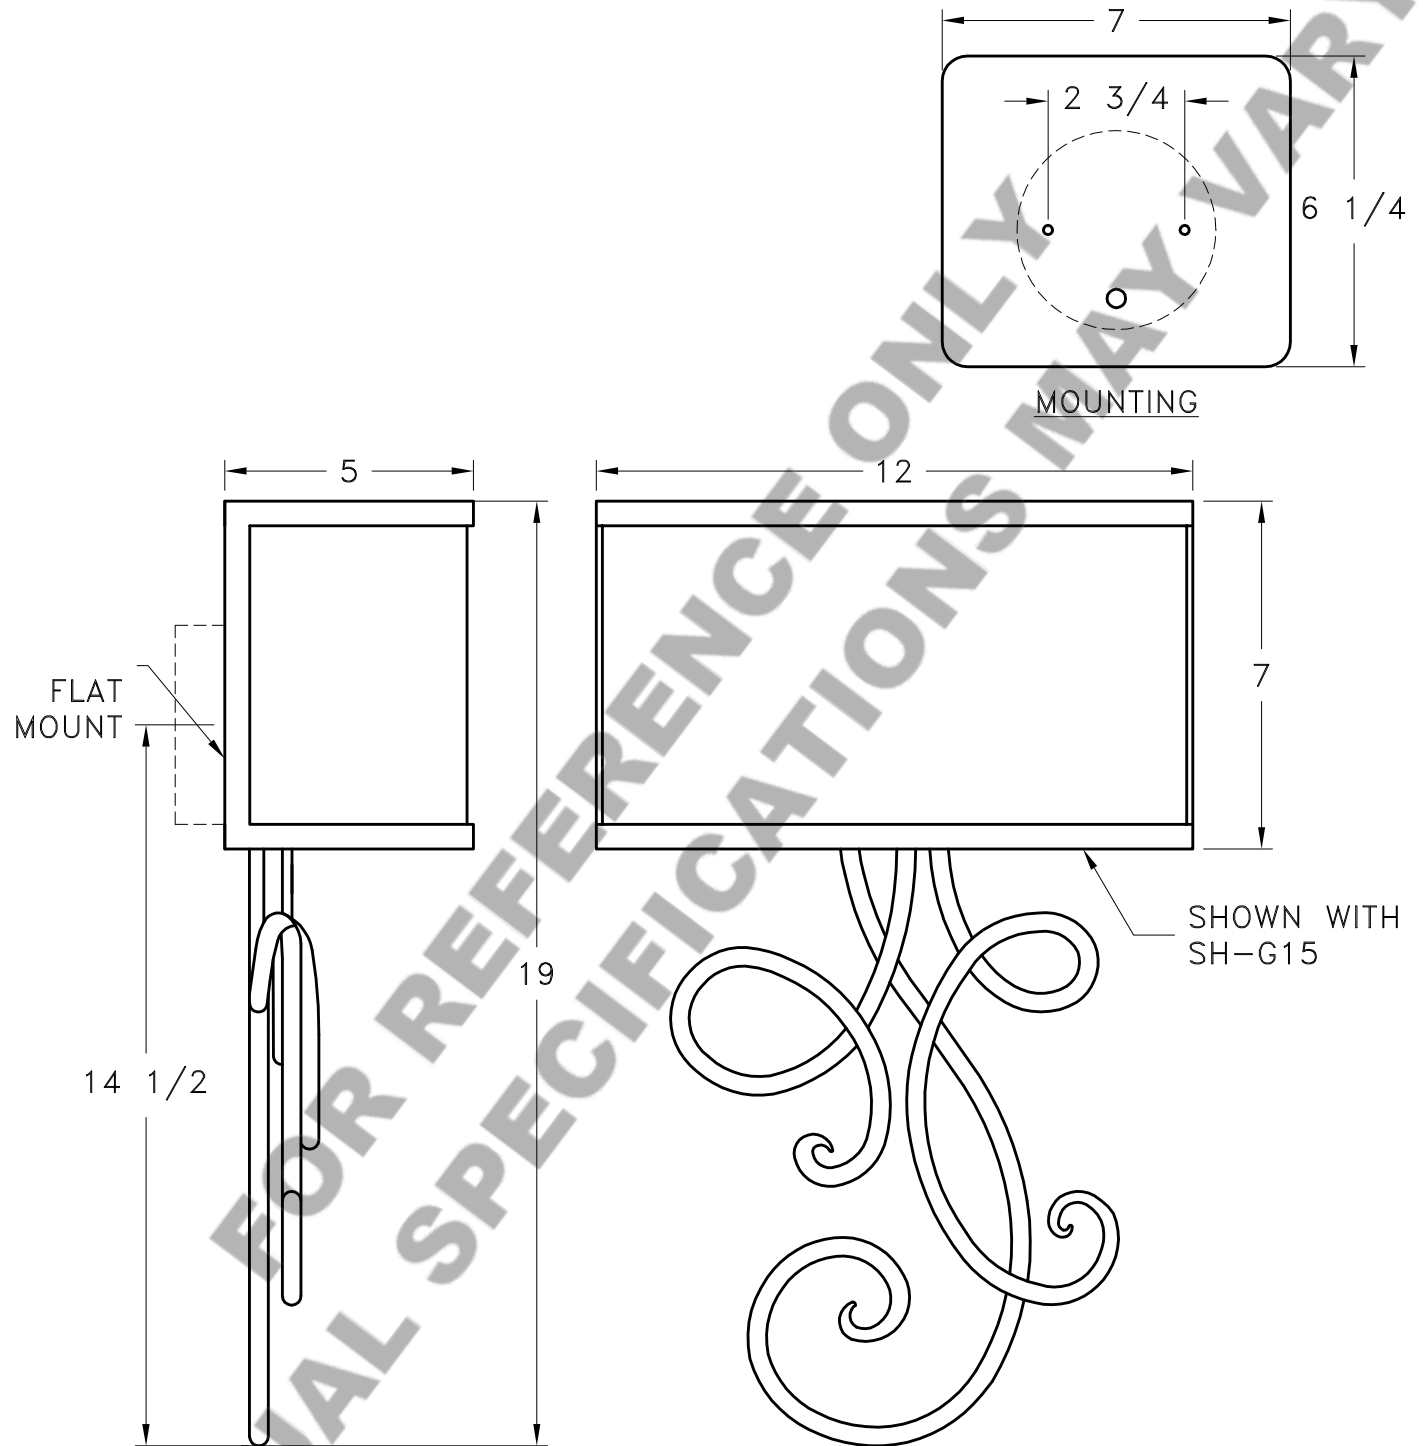

Location:

Product #: CS1015

Visit [hammerton.com](http://hammerton.com) for product options and specifications.

Mounting Style: D	Electrical Type: INCANDESCENT	Mounting Detail 
Approximate lbs.: 8	Bulb Qty: 2    Wattage: 60	
Finish: SEE WEB SITE FOR OPTIONS	Voltage: 120	<b>CAUTION</b> <b>HARDWARE PACKET "D"</b> <b>MOUNTS DIRECTLY TO</b> <b>J-BOX.</b>
Top Diffuser: OPEN	Socket Type: CANDELABRA	
Bottom Diffuser: OPEN	UL Location: DRY	
All fixtures created by Hammerton are handcrafted by artisans. Dimensions may vary up to 7/8". ©Copyright 2013. All rights in design, detail or invention of this drawing are reserved as the property of Hammerton. Any imitation or adaptation without written consent is strictly prohibited. Hammerton Inc. · 217 Wright Brothers Dr. · Salt Lake City, UT 84116 · (801) 973-8095		