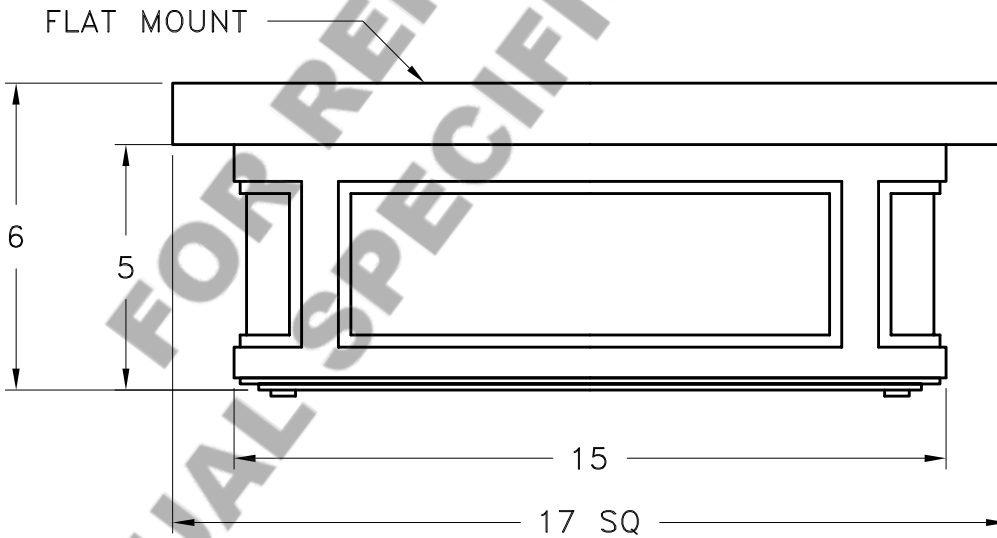

Location:

Product #: CL8068

CANOPY

Visit hammerton.com for product options and specifications.

Mounting Style: L	Electrical Type: INCANDESCENT	<p>UL APPROVED J-BOX</p>
Approximate lbs.: 35	Bulb Qty: 2 Wattage: 60	
Finish: SEE WEB SITE FOR OPTIONS	Voltage: 120	
Top Diffuser: N/A	Socket Type: MEDIUM	
Bottom Diffuser: SAME AS LENS	UL Location: DRY	

CAUTION
HARDWARE PACKET "L"
MOUNTS DIRECTLY TO
J-BOX.

All fixtures created by Hammerton are handcrafted by artisans. Dimensions may vary up to 7/8".

©Copyright 2013. All rights in design, detail or invention of this drawing are reserved as the property of Hammerton. Any imitation or adaptation without written consent is strictly prohibited.