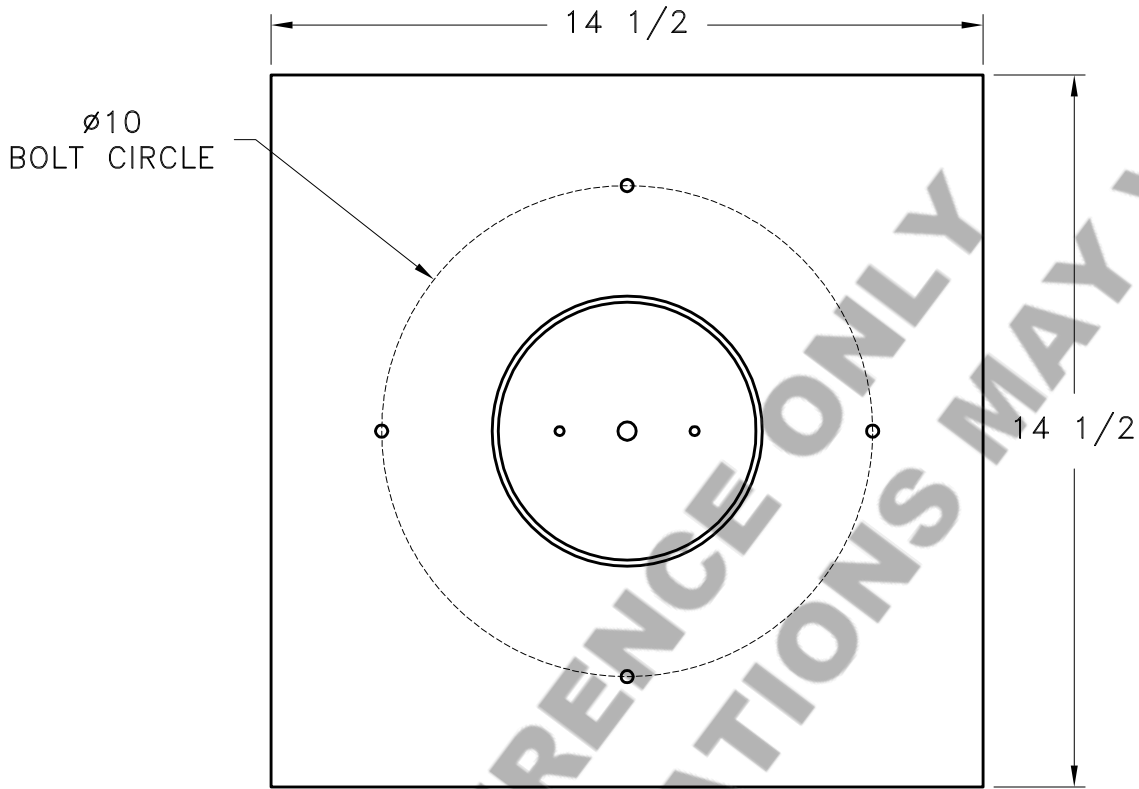

Location:

Product #: CL8068

CANOPY

Visit hammerton.com for product options and specifications.

Mounting Style: L	Electrical Type: INCANDESCENT	<p>UL APPROVED J-BOX</p>
Approximate lbs.: 35	Bulb Qty: 2 Wattage: 60	
Finish: SEE WEB SITE FOR OPTIONS	Voltage: 120	
Top Diffuser: N/A	Socket Type: MEDIUM	
Bottom Diffuser: SAME AS LENS	UL Location: DRY	

CAUTION
HARDWARE PACKET "L"
MOUNTS DIRECTLY TO
J-BOX.

All fixtures created by Hammerton are handcrafted by artisans. Dimensions may vary up to 7/8".

©Copyright 2013. All rights in design, detail or invention of this drawing are reserved as the property of Hammerton. Any imitation or adaptation without written consent is strictly prohibited.