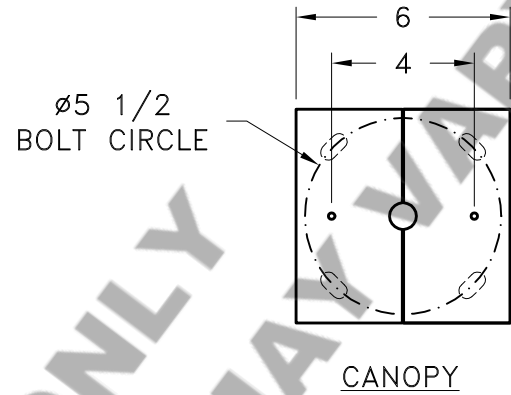

Location:

Product #: CL8032

Visit [hammerton.com](http://hammerton.com) for product options and specifications.

Mounting Style: A	Electrical Type: INCANDESCENT	
Approximate lbs.: 55	Bulb Qty: 6    Wattage: 75	
Finish: SEE WEB SITE FOR OPTIONS	Voltage: 120	
Top Diffuser: OPEN	Socket Type: MEDIUM	
Bottom Diffuser: STEEL	UL Location: DRY	

All fixtures created by Hammerton are handcrafted by artisans. Dimensions may vary up to 1/8".

©Copyright 2013. All rights in design, detail or invention of this drawing are reserved as the property of Hammerton. Any imitation or adaptation without written consent is strictly prohibited.