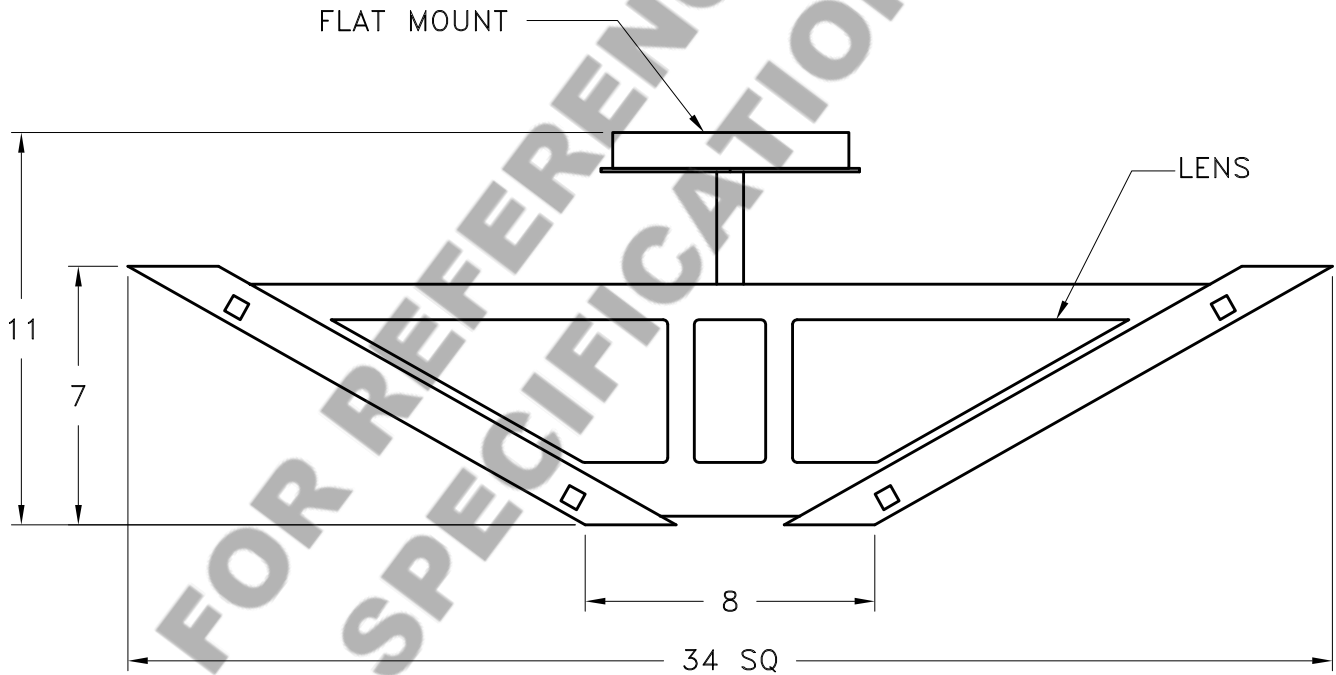

Location:

Product #: CL8032

Visit [hammerton.com](http://hammerton.com) for product options and specifications.

Mounting Style: A	Electrical Type: INCANDESCENT	
Approximate lbs.: 55	Bulb Qty: 6    Wattage: 75	
Finish: SEE WEB SITE FOR OPTIONS	Voltage: 120	
Top Diffuser: OPEN	Socket Type: MEDIUM	
Bottom Diffuser: STEEL	UL Location: DRY	

All fixtures created by Hammerton are handcrafted by artisans. Dimensions may vary up to 1/8".

©Copyright 2013. All rights in design, detail or invention of this drawing are reserved as the property of Hammerton. Any imitation or adaptation without written consent is strictly prohibited.