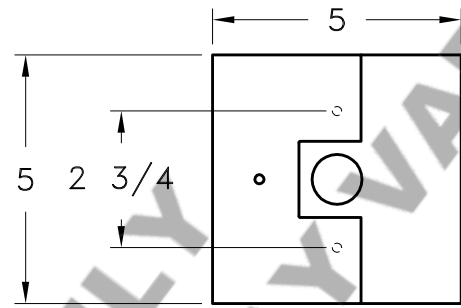

Location:

Product #: CL8031

CANOPY

Visit hammerton.com for product options and specifications.

Mounting Style: J	Electrical Type: INCANDESCENT	<p>Mounting Detail</p> <p>UL APPROVED J-BOX</p>
Approximate lbs.: 30	Bulb Qty: 2 Wattage: 60	
Finish: SEE WEB SITE FOR OPTIONS	Voltage: 120	
Top Diffuser: OPEN	Socket Type: MEDIUM	
Bottom Diffuser: SAME AS LENS	UL Location: DRY	

All fixtures created by Hammerton are handcrafted by artisans. Dimensions may vary up to 7/8".

©Copyright 2013. All rights in design, detail or invention of this drawing are reserved as the property of Hammerton. Any imitation or adaptation without written consent is strictly prohibited.