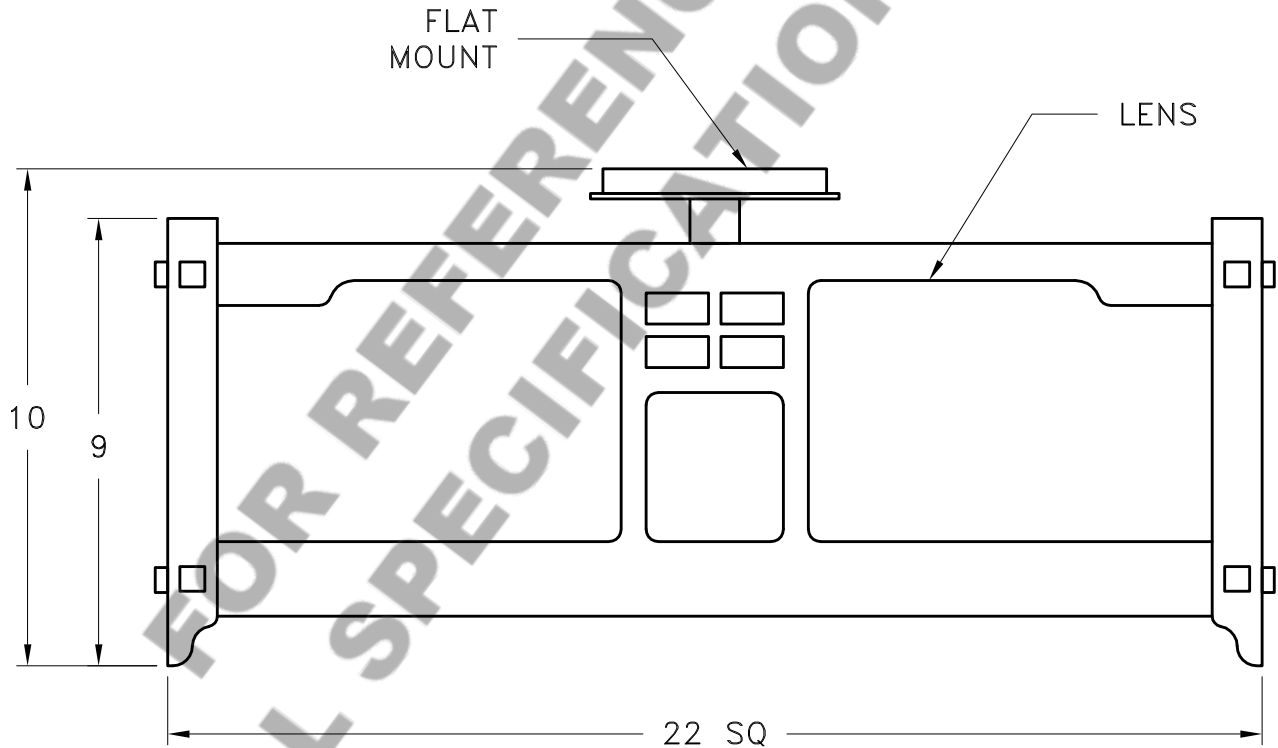

Location:

Product #: CL8031

CANOPY

Visit hammerton.com for product options and specifications.

Mounting Style: J	Electrical Type: INCANDESCENT	<p>Mounting Detail</p> <p>UL APPROVED J-BOX</p>
Approximate lbs.: 30	Bulb Qty: 2 Wattage: 60	
Finish: SEE WEB SITE FOR OPTIONS	Voltage: 120	
Top Diffuser: OPEN	Socket Type: MEDIUM	
Bottom Diffuser: SAME AS LENS	UL Location: DRY	

All fixtures created by Hammerton are handcrafted by artisans. Dimensions may vary up to 7/8".

©Copyright 2013. All rights in design, detail or invention of this drawing are reserved as the property of Hammerton. Any imitation or adaptation without written consent is strictly prohibited.