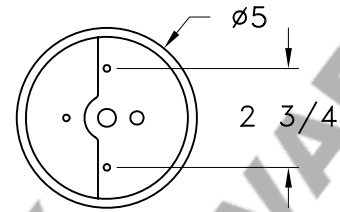

# HAMMERTON

MOUNTING DETAIL

STANDARD FLAT CANOPY

RAWHIDE

FOR REFERENCE ONLY SPECIFICATIONS MAY VARY

**MOUNTING SPECIFICATION NOTES:**

UL APPROVED  
J-BOX

**CAUTION**  
HARDWARE PACKET "J" MOUNTS  
DIRECTLY TO J-BOX.

**ELECTRICAL SPECIFICATION NOTES:**

**ELECTRICAL: 2-60 WATT MAX**  
**EDISON BASE**  
**120v TYPICAL**

Light Bulb NOT Included

CATALOG # CL5035

APPROXIMATE WEIGHT: 35 Lbs.

HARDWARE PACKET: J

SHADE MATERIAL : RAWHIDE

UL RATING: DRY

DIMENSION TOLERANCE  $\pm 7/8"$ .

[www.hammerton.com](http://www.hammerton.com)

© Copyright 2006, All rights in design, detail or invention of this drawing are reserved as the property of Hammerton. Any imitation or adaptation without written consent is strictly prohibited.