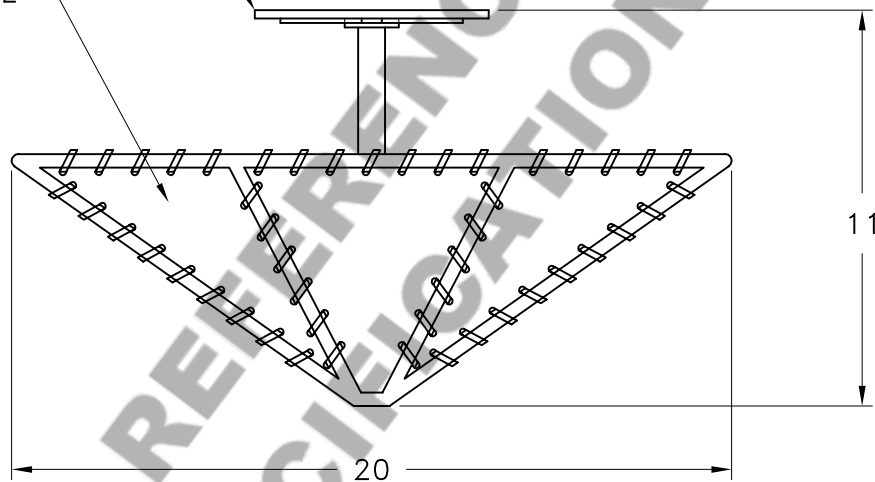

# HAMMERTON

MOUNTING DETAIL

STANDARD FLAT CANOPY

RAWHIDE

FOR REFERENCE ONLY SPECIFICATIONS MAY VARY

**MOUNTING SPECIFICATION NOTES:**

UL APPROVED  
J-BOX

**CAUTION**  
HARDWARE PACKET "J" MOUNTS  
DIRECTLY TO J-BOX.

**ELECTRICAL SPECIFICATION NOTES:**

**ELECTRICAL: 2-60 WATT MAX**  
**EDISON BASE**  
**120v TYPICAL**

Light Bulb NOT Included

CATALOG # CL5035

APPROXIMATE WEIGHT: 35 Lbs.

HARDWARE PACKET: J

SHADE MATERIAL : RAWHIDE

UL RATING: DRY

DIMENSION TOLERANCE  $\pm 7/8"$ .

[www.hammerton.com](http://www.hammerton.com)

© Copyright 2006, All rights in design, detail or invention of this drawing are reserved as the property of Hammerton. Any imitation or adaptation without written consent is strictly prohibited.