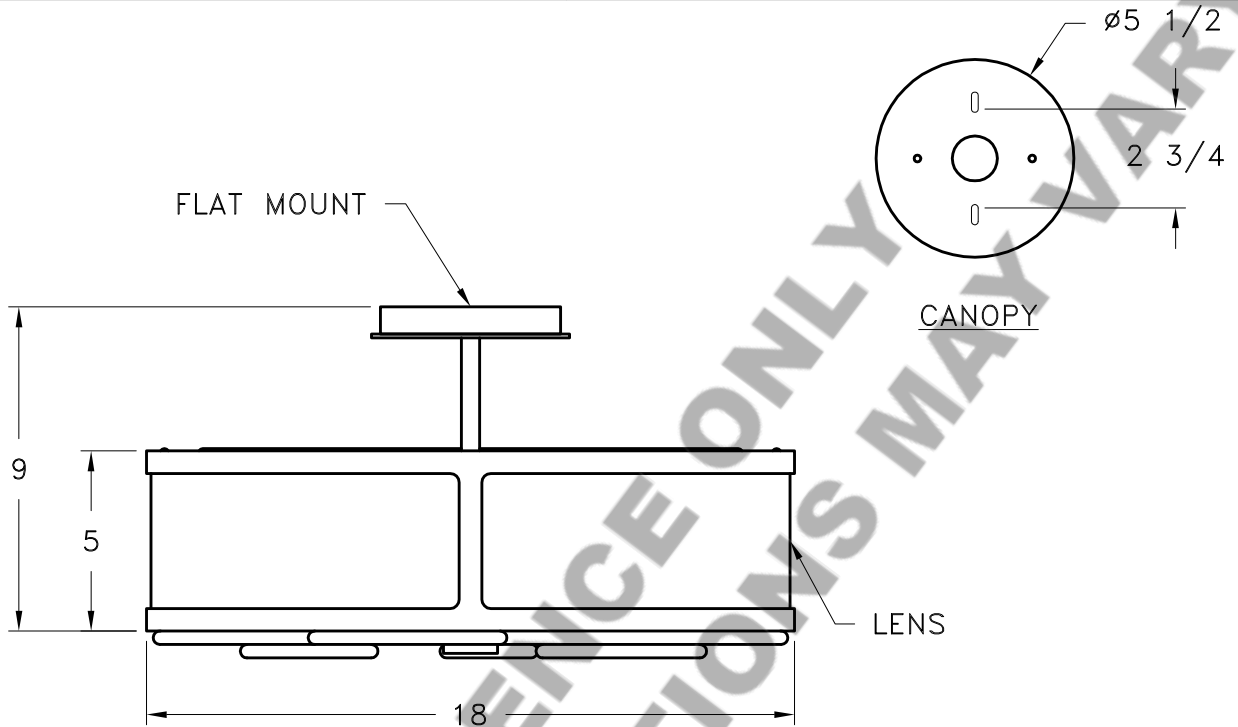

Location:

Product #: CL1029

BOTTOM VIEW
(NOT TO SCALE)

Visit hammerton.com for product options and specifications.

Mounting Style: J	Electrical Type: INCANDESCENT	<p>Mounting Detail</p>
Approximate lbs.: 30	Bulb Qty: 3 Wattage: 60	
Finish: SEE WEB SITE FOR OPTIONS	Voltage: 120	
Top Diffuser: OPEN	Socket Type: MEDIUM	
Bottom Diffuser: SAME AS LENS	UL Location: DRY	

All fixtures created by Hammerton are handcrafted by artisans. Dimensions may vary up to 1/8".

©Copyright 2013. All rights in design, detail or invention of this drawing are reserved as the property of Hammerton. Any imitation or adaptation without written consent is strictly prohibited.