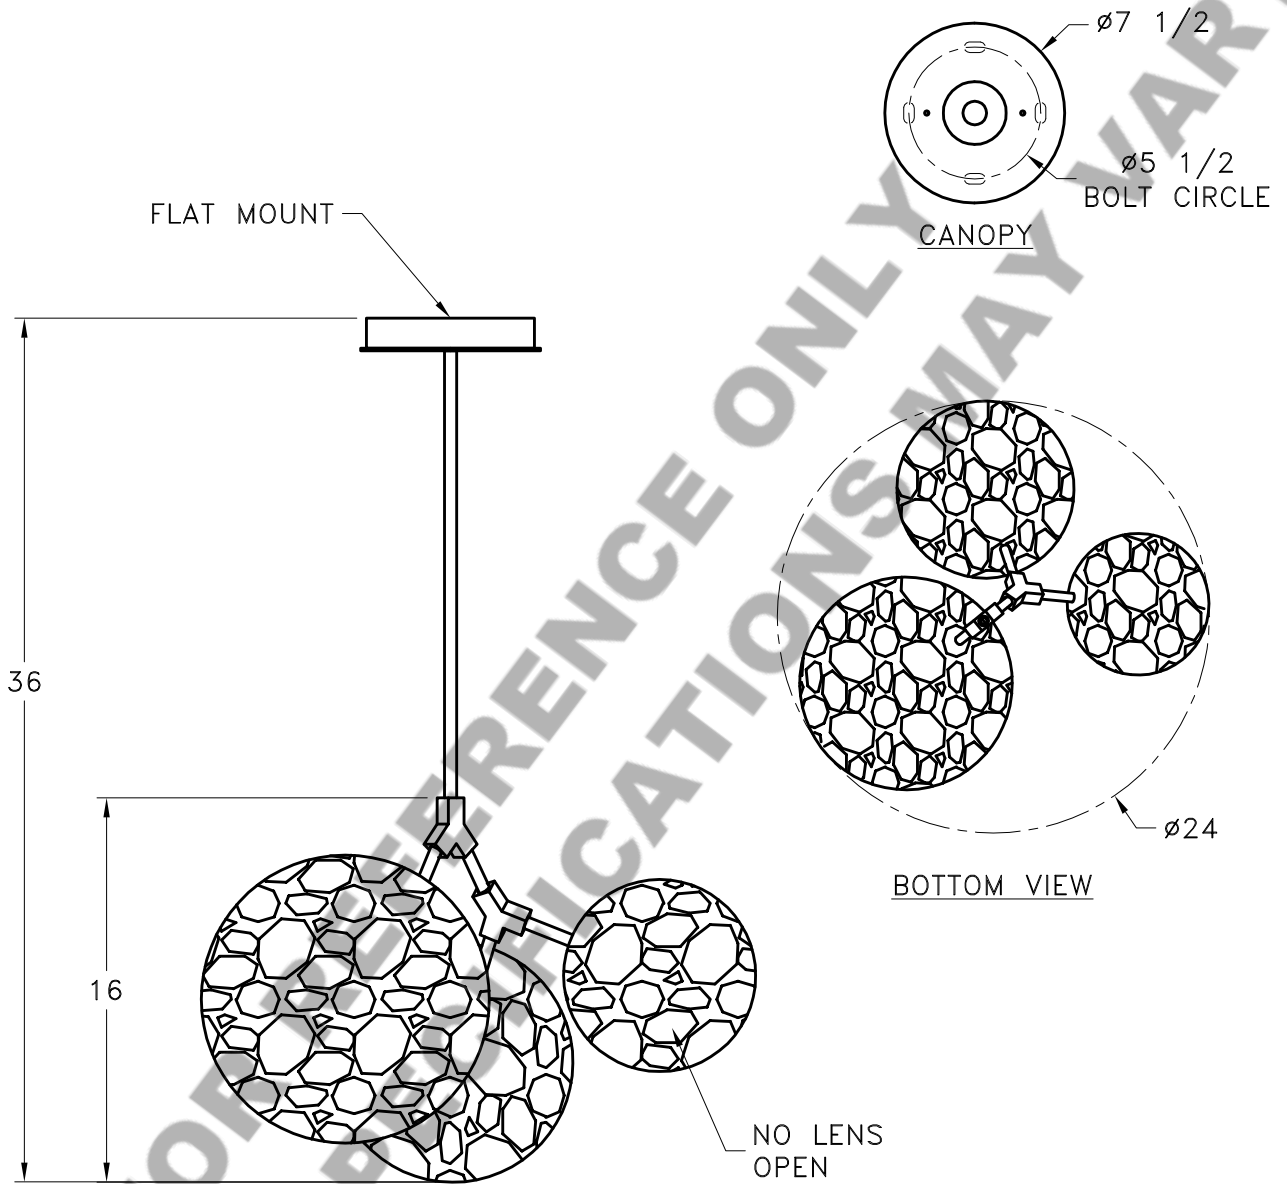

Location:

Product #: CHA2183

Visit hammerton.com for product options and specifications.

Mounting Style: A	Electrical Type: INCANDESCENT
Approximate lbs.: 95	Bulb Qty: 3 Wattage: 60
Finish: SEE WEB SITE FOR OPTIONS	Voltage: 120
Top Diffuser: N/A	Socket Type: MEDIUM
Bottom Diffuser: N/A	UL Location: DRY

All fixtures created by Hammerton are handcrafted by artisans. Dimensions may vary up to 1/8".

©Copyright 2013. All rights in design, detail or invention of this drawing are reserved as the property of Hammerton. Any imitation or adaptation without written consent is strictly prohibited.