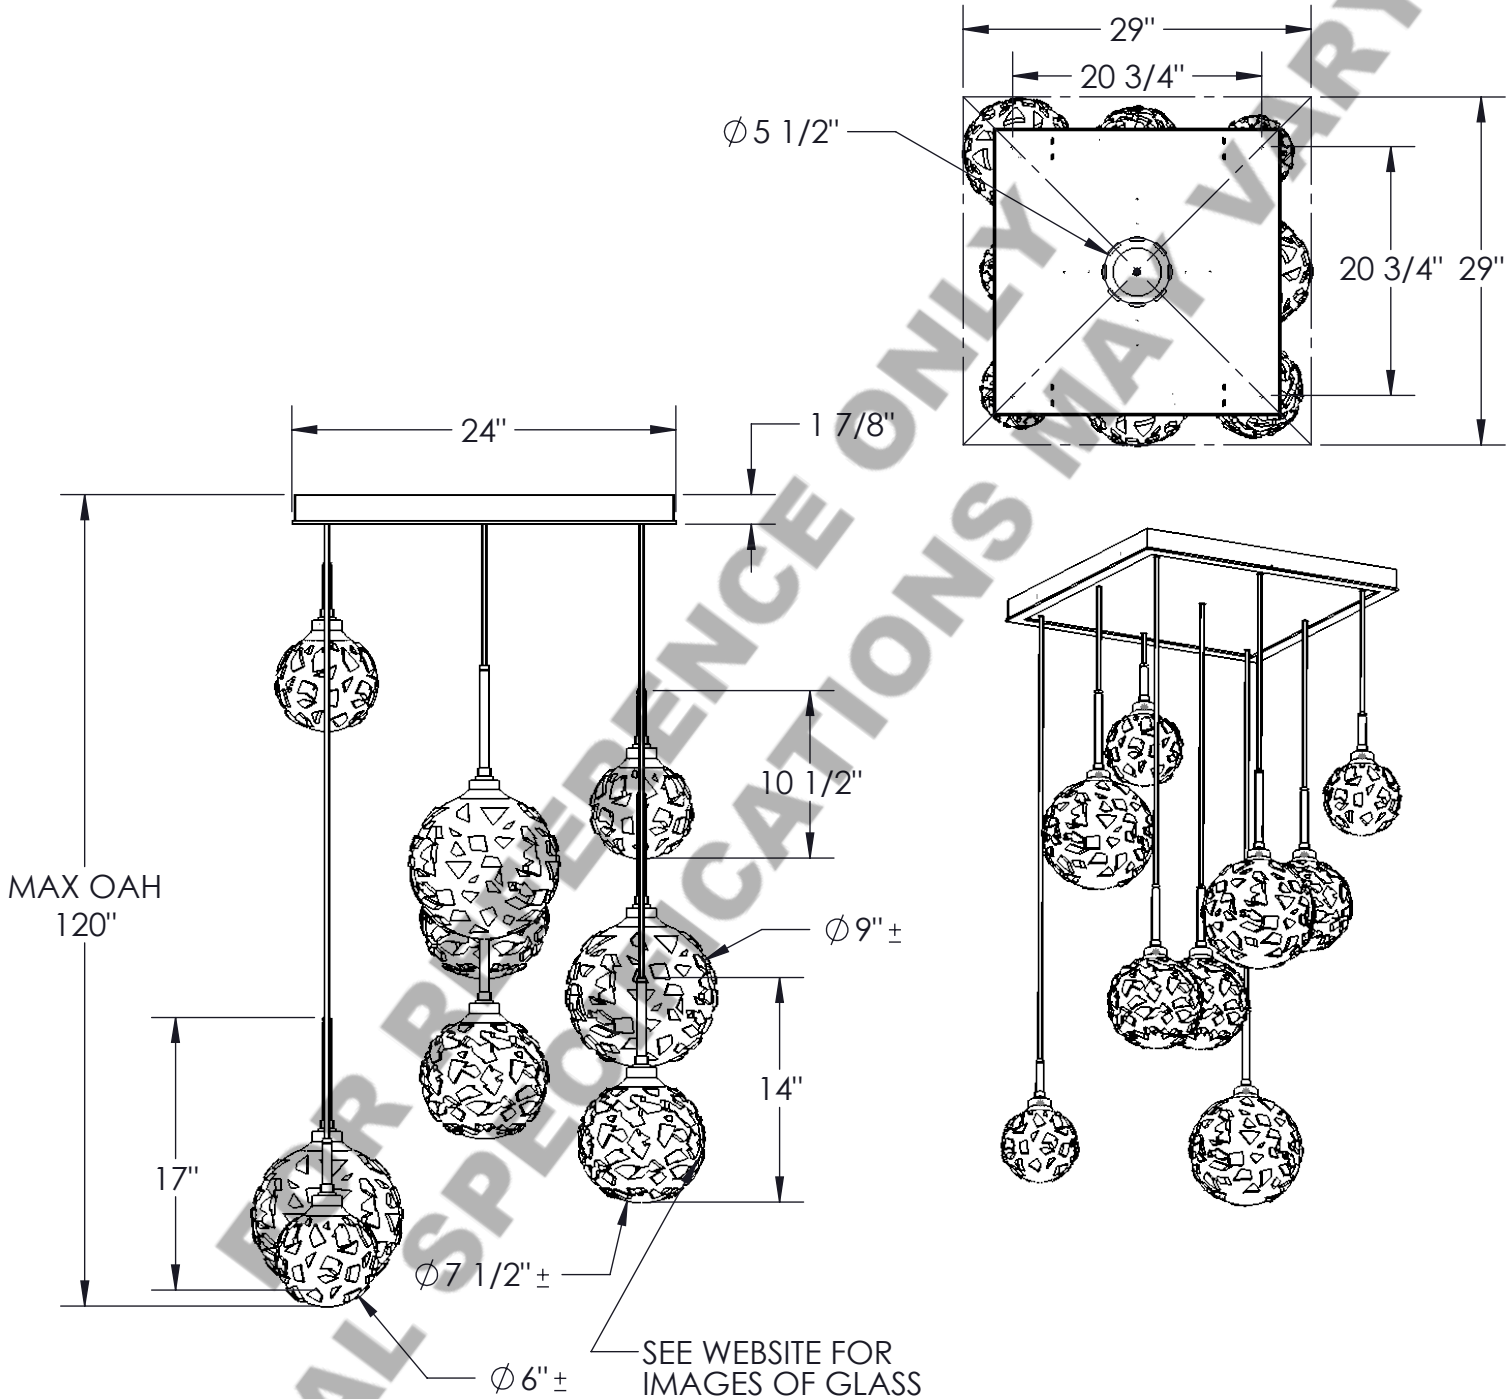

Approved By:

Product #: CHA2171

Date: 4/25/2018

Mounting Style: FLAT	Electrical Type: LED
Approximate lbs.: 61	Bulb Qty: 9 Wattage: 47
Finish: SEE WEBSITE FOR OPTIONS	Voltage: 120
Top Diffuser: CLOSED	Socket Type: N/A
Bottom Diffuser: CLOSED GLASS	UL Location: DRY

All fixtures created by Hammerton are handcrafted by artisans—dimensions may vary.

© Copyright 2015. All rights in design, detail or invention of this drawing are reserved as the property of Hammerton. Any imitation or adaptation without written consent is strictly prohibited.