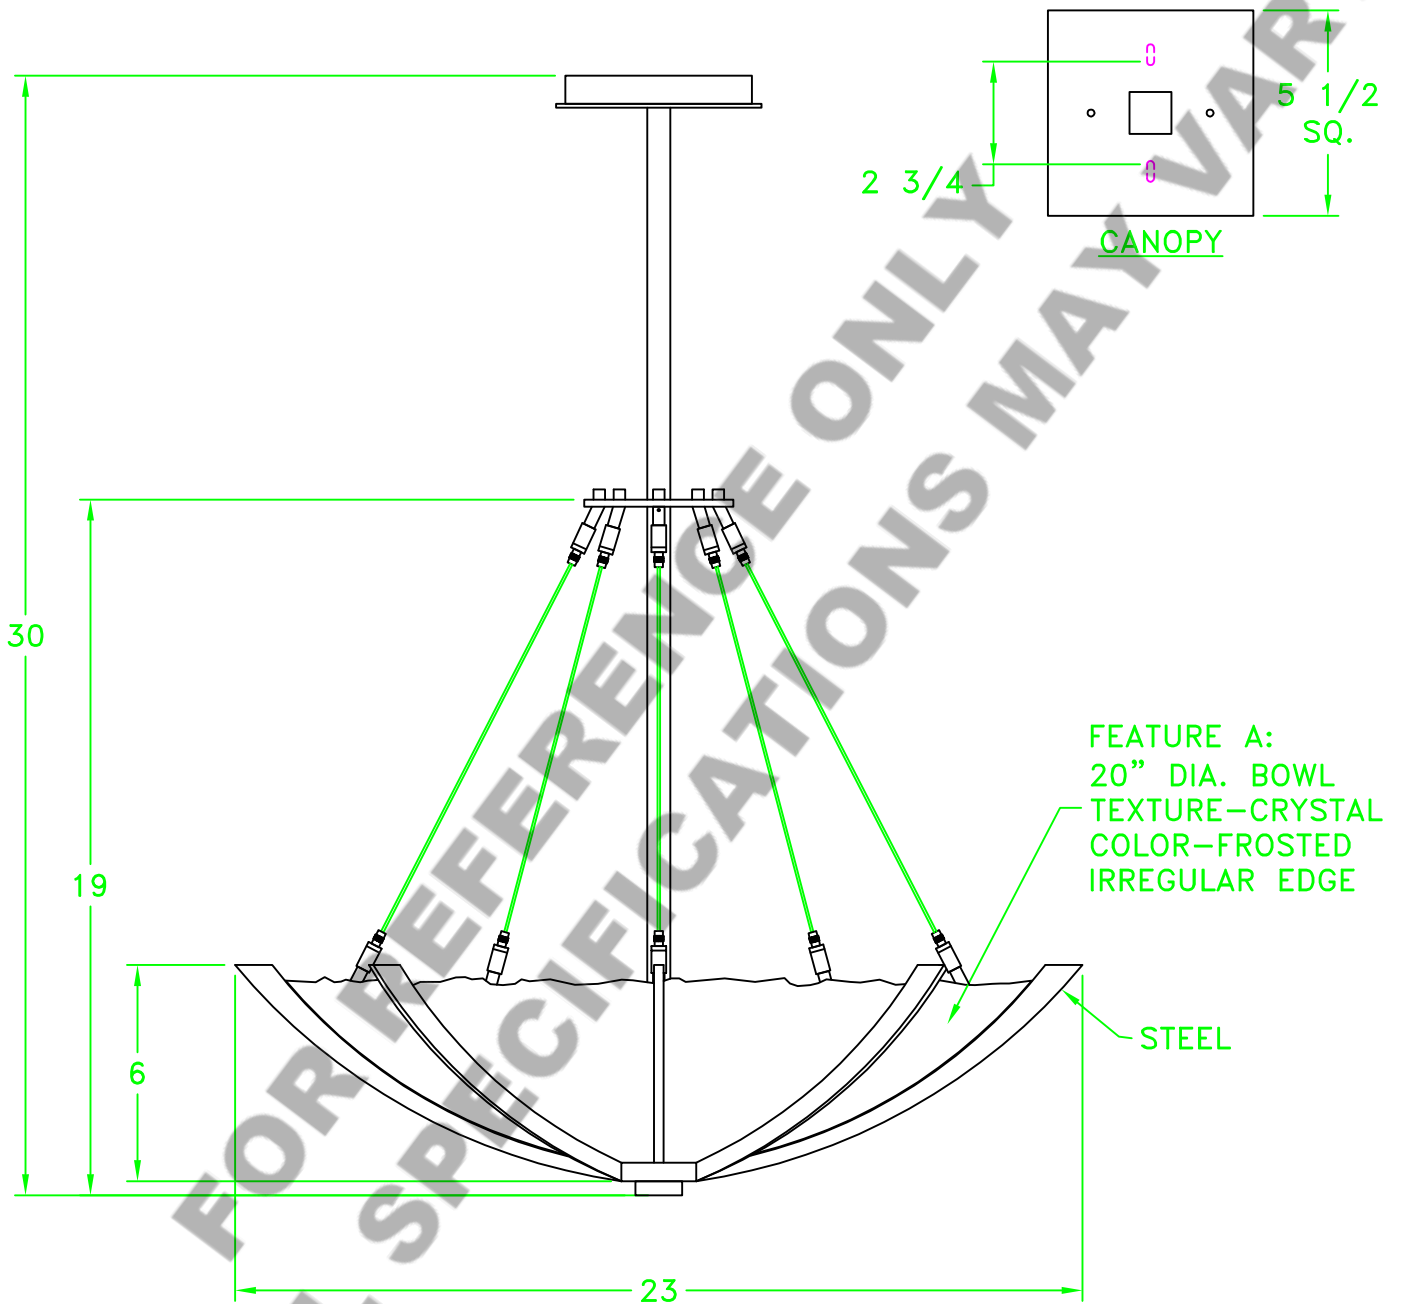

Location:

Product #: CHA2024

Visit hammerton.com for product options and specifications.

Mounting Style: J	Electrical Type: INCANDESCENT
Approximate lbs.: 45	Bulb Qty: 4 Wattage: 100
Finish: SEE WEB SITE FOR OPTIONS	Voltage: 120
Top Diffuser: OPEN	Socket Type: MEDIUM
Bottom Diffuser: N/A	UL Location: DRY

CAUTION

HARDWARE PACKET "J"
MOUNTS DIRECTLY TO
J-BOX.

All fixtures created by Hammerton are handcrafted by artisans. Dimensions may vary up to 7/8".

©Copyright 2016. All rights in design, detail or invention of this drawing are reserved as the property of Hammerton. Any imitation or adaptation without written consent is strictly prohibited.