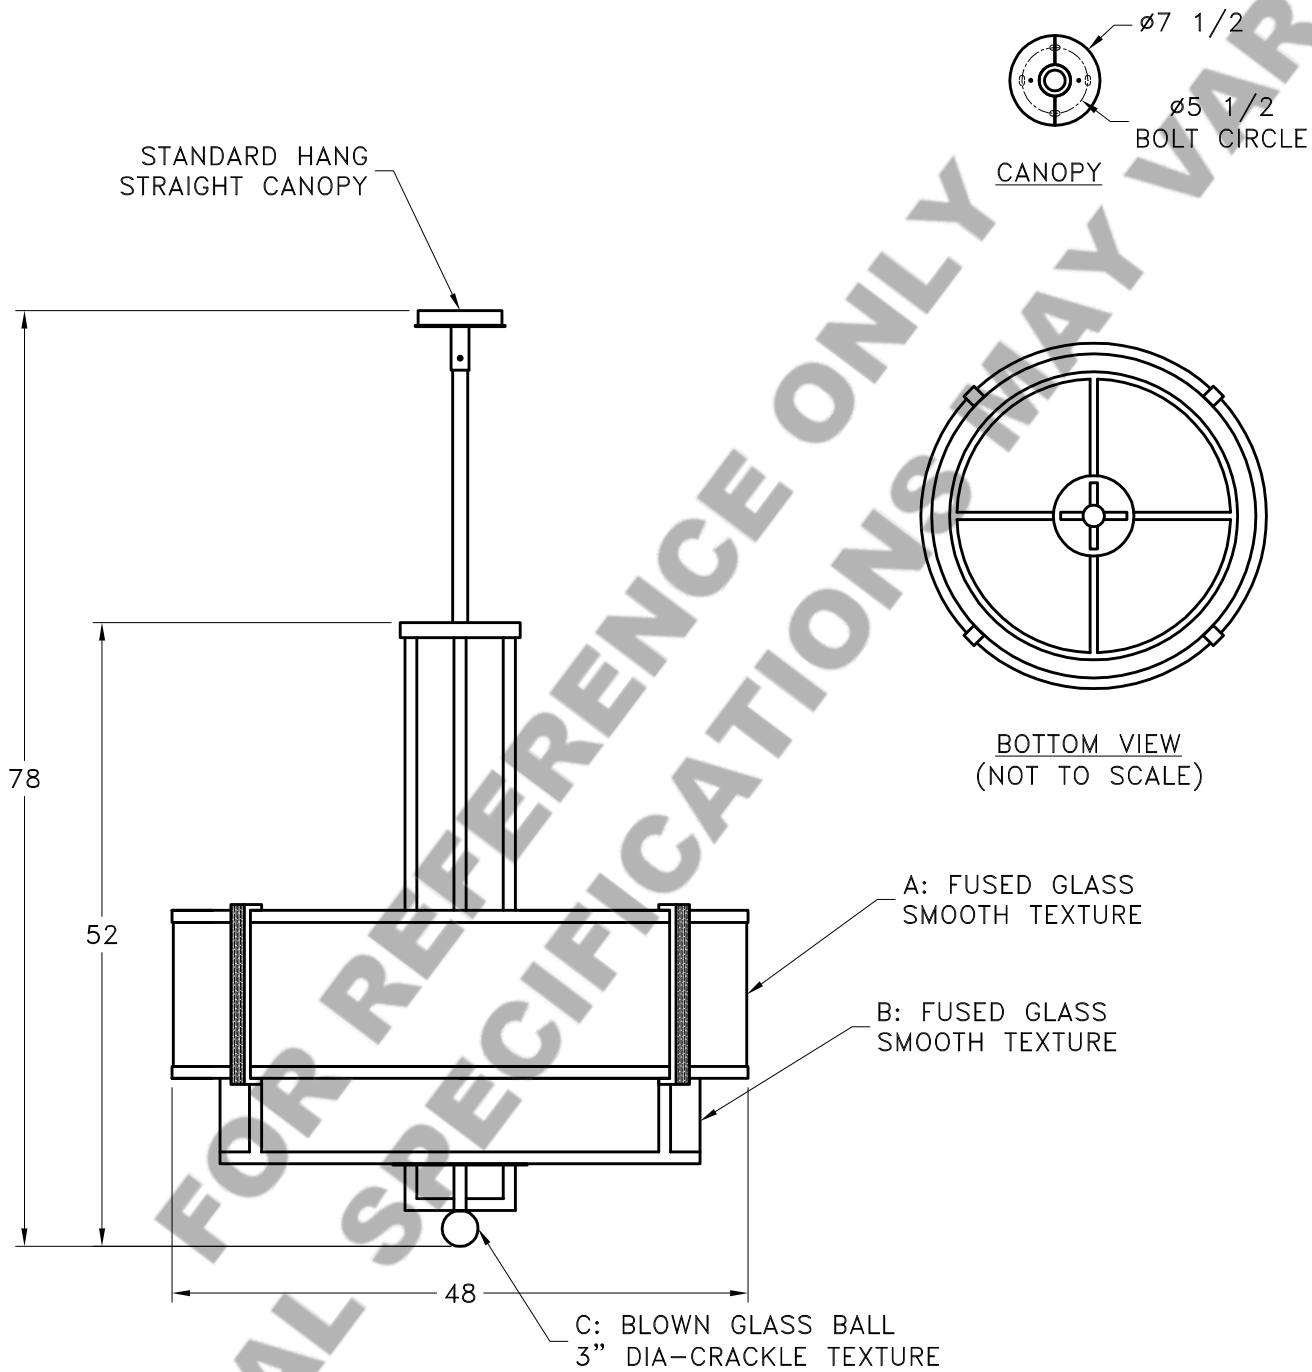

Location:

Product #: CHA2023

Visit hammerton.com for product options and specifications.

Mounting Style: A	Electrical Type: INCANDESCENT
Approximate lbs.: 150	Bulb Qty: 6 Wattage: 60
Finish: SEE WEB SITE FOR OPTIONS	Voltage: 120
Top Diffuser: OPEN	Socket Type: MEDIUM
Bottom Diffuser: SAME AS LENS	UL Location: DRY

All fixtures created by Hammerton are handcrafted by artisans. Dimensions may vary up to 7/8".

©Copyright 2016. All rights in design, detail or invention of this drawing are reserved as the property of Hammerton. Any imitation or adaptation without written consent is strictly prohibited.