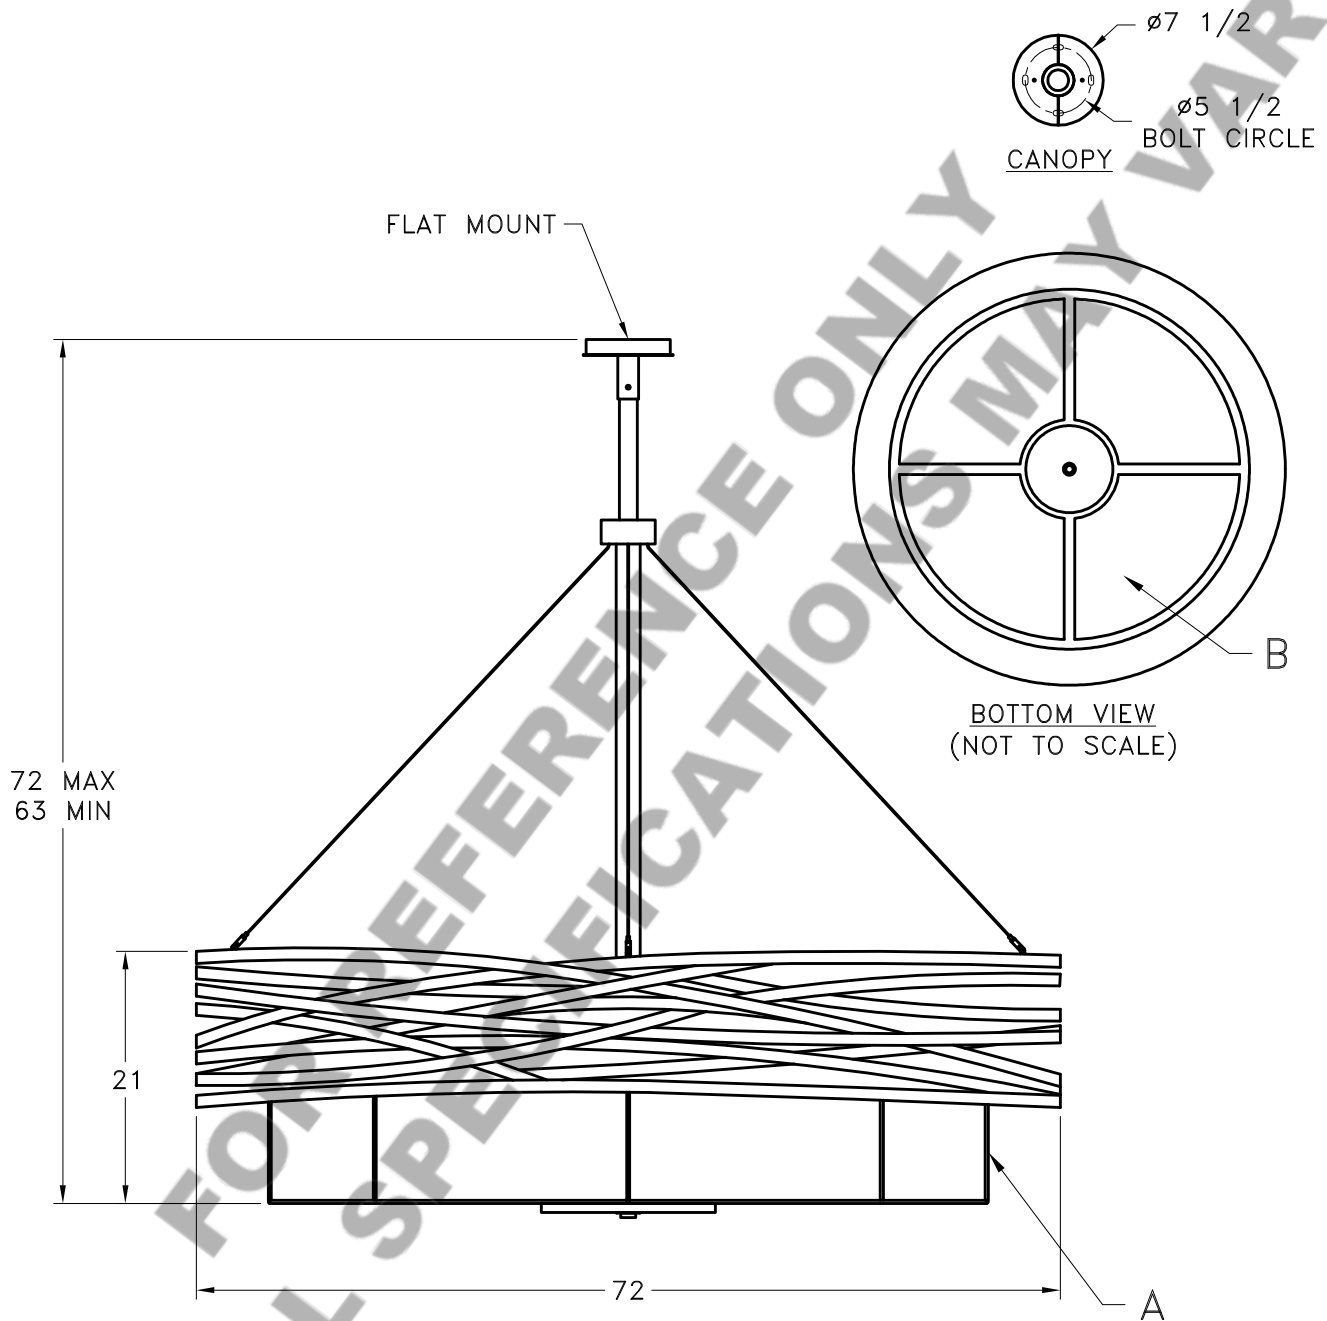

Location:

Product Name:

Product #: CHA2016

Visit [lightspann.com](http://lightspann.com) for product options and specifications.

Mounting Style: A	Electrical Type: INCANDESCENT
Approximate lbs.: 250	Bulb Qty: 6    Wattage: 100
Finish: SEE WEB SITE FOR OPTIONS	Voltage: 120
Top Diffuser: OPEN	Socket Type: MEDIUM
Bottom Diffuser: OPTION B	UL Location: DRY

### Mounting Detail

**CAUTION**  
HARDWARE PACKET "A"  
MOUNTS DIRECTLY TO  
BUILDING STRUCTURE.

All fixtures created by Lightspann are handcrafted by artisans. Dimensions may vary up to 7/8".

©Copyright 2016. All rights in design, detail or invention of this drawing are reserved as the property of Lightspann. Any imitation or adaptation without written consent is strictly prohibited.