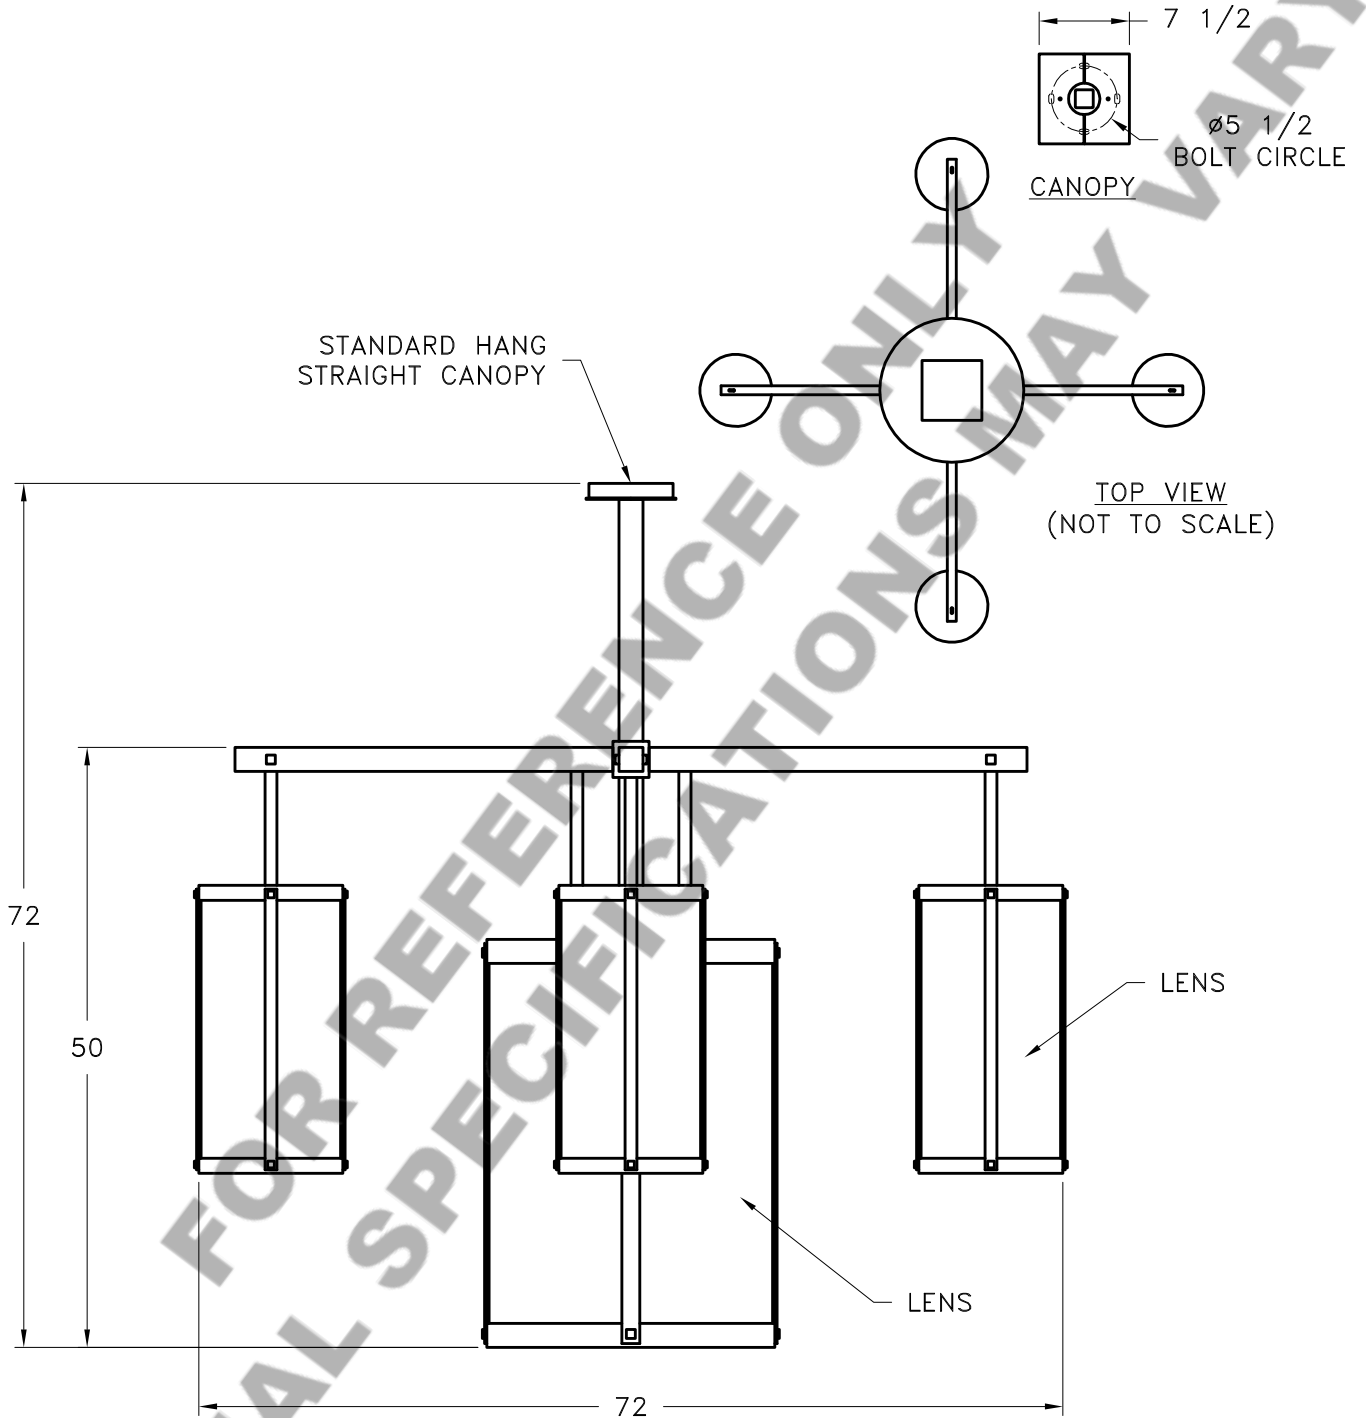

Location:

Product #: CH8111

Visit hammerton.com for product options and specifications.

Mounting Style: A	Electrical Type: INCANDESCENT
Approximate lbs.: 190	Bulb Qty: 8 Wattage: 75
Finish: SEE WEB SITE FOR OPTIONS	Voltage: 120
Top Diffuser: CLOSED METAL	Socket Type: MEDIUM
Bottom Diffuser: SAME AS LENS	UL Location: DRY

Mounting Detail

CAUTION
HARDWARE PACKET "A"
MOUNTS DIRECTLY TO
BUILDING STRUCTURE.

All fixtures created by Hammerton are handcrafted by artisans. Dimensions may vary up to 1/8".

©Copyright 2016. All rights in design, detail or invention of this drawing are reserved as the property of Hammerton. Any imitation or adaptation without written consent is strictly prohibited.